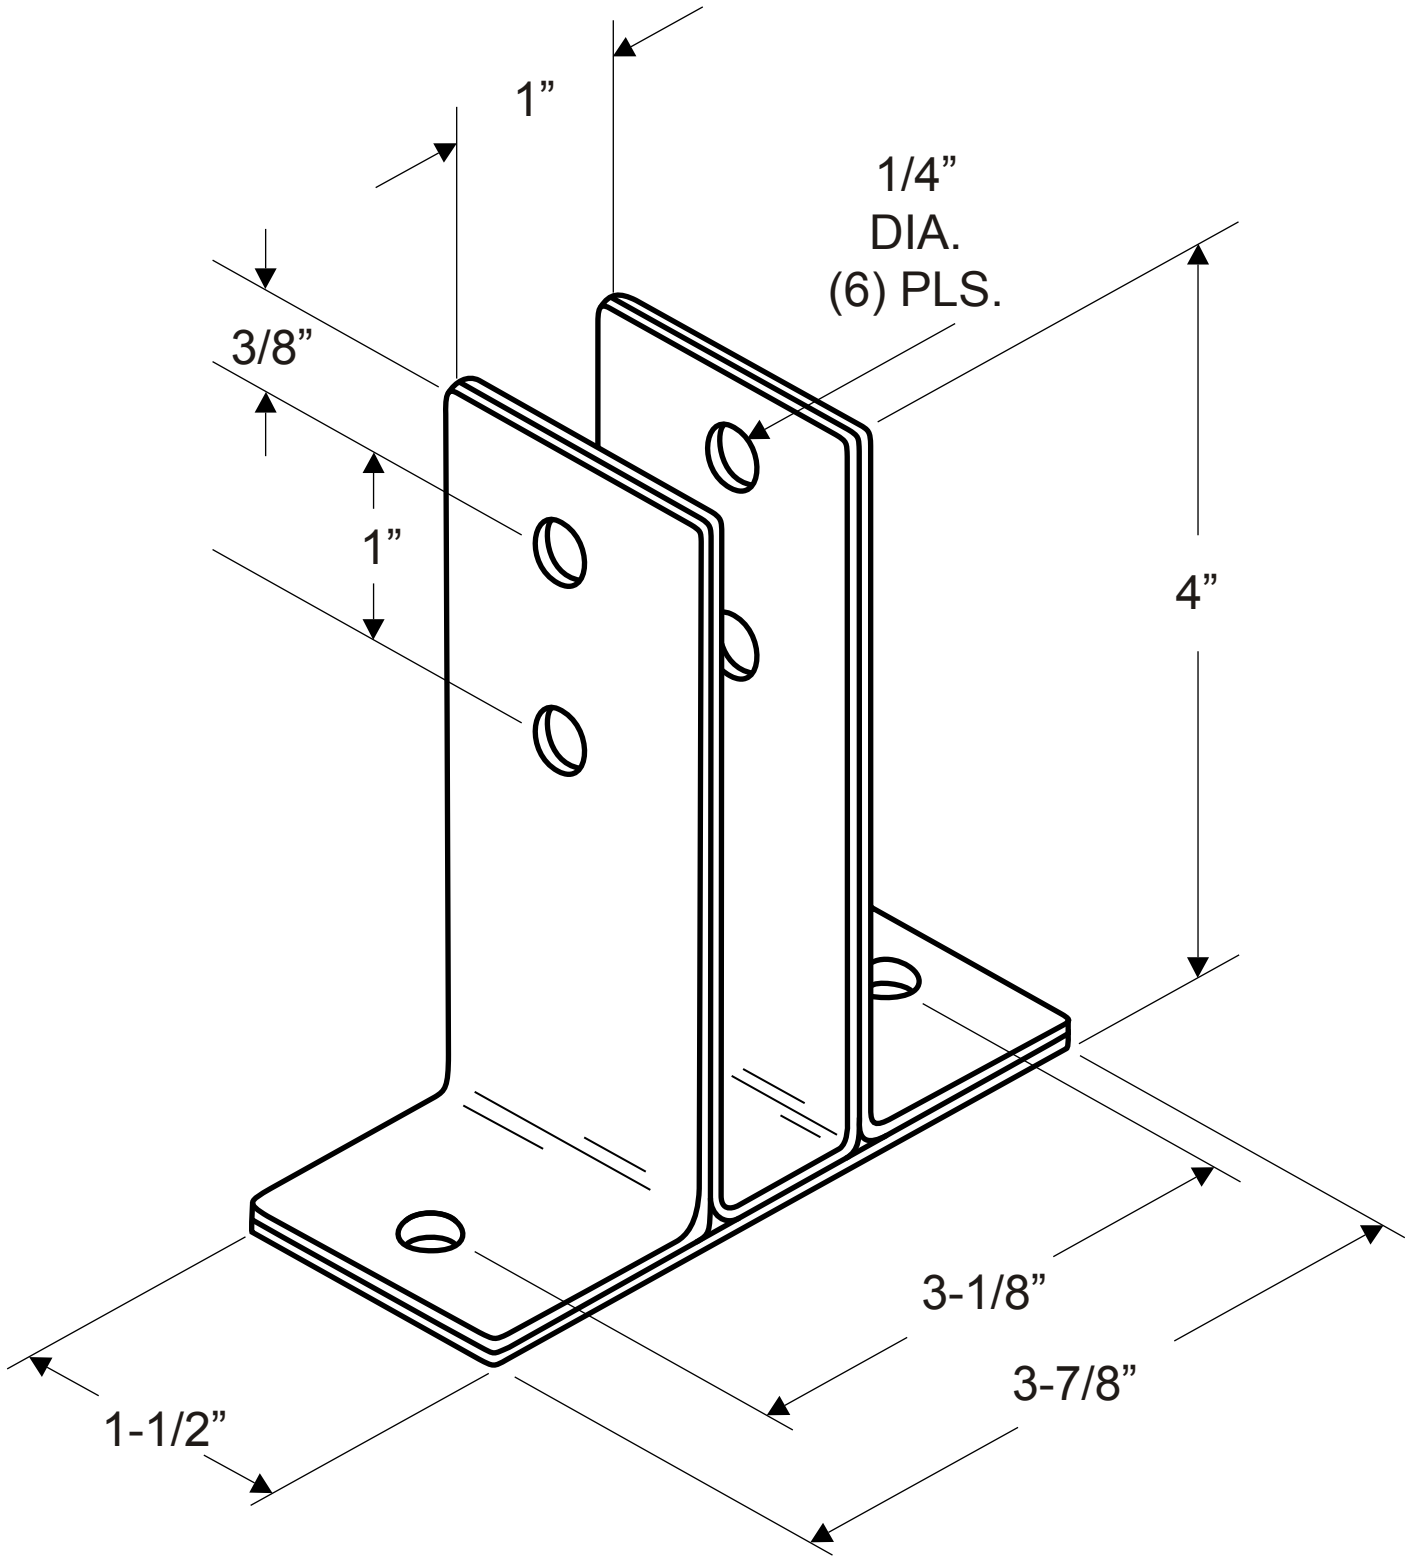

**4339  
(URINAL SCREEN BRACKET - X-HEAVY X-LONG 1")**

**NOTE: 14 GAUGE (.075" THICK STAINLESS)**