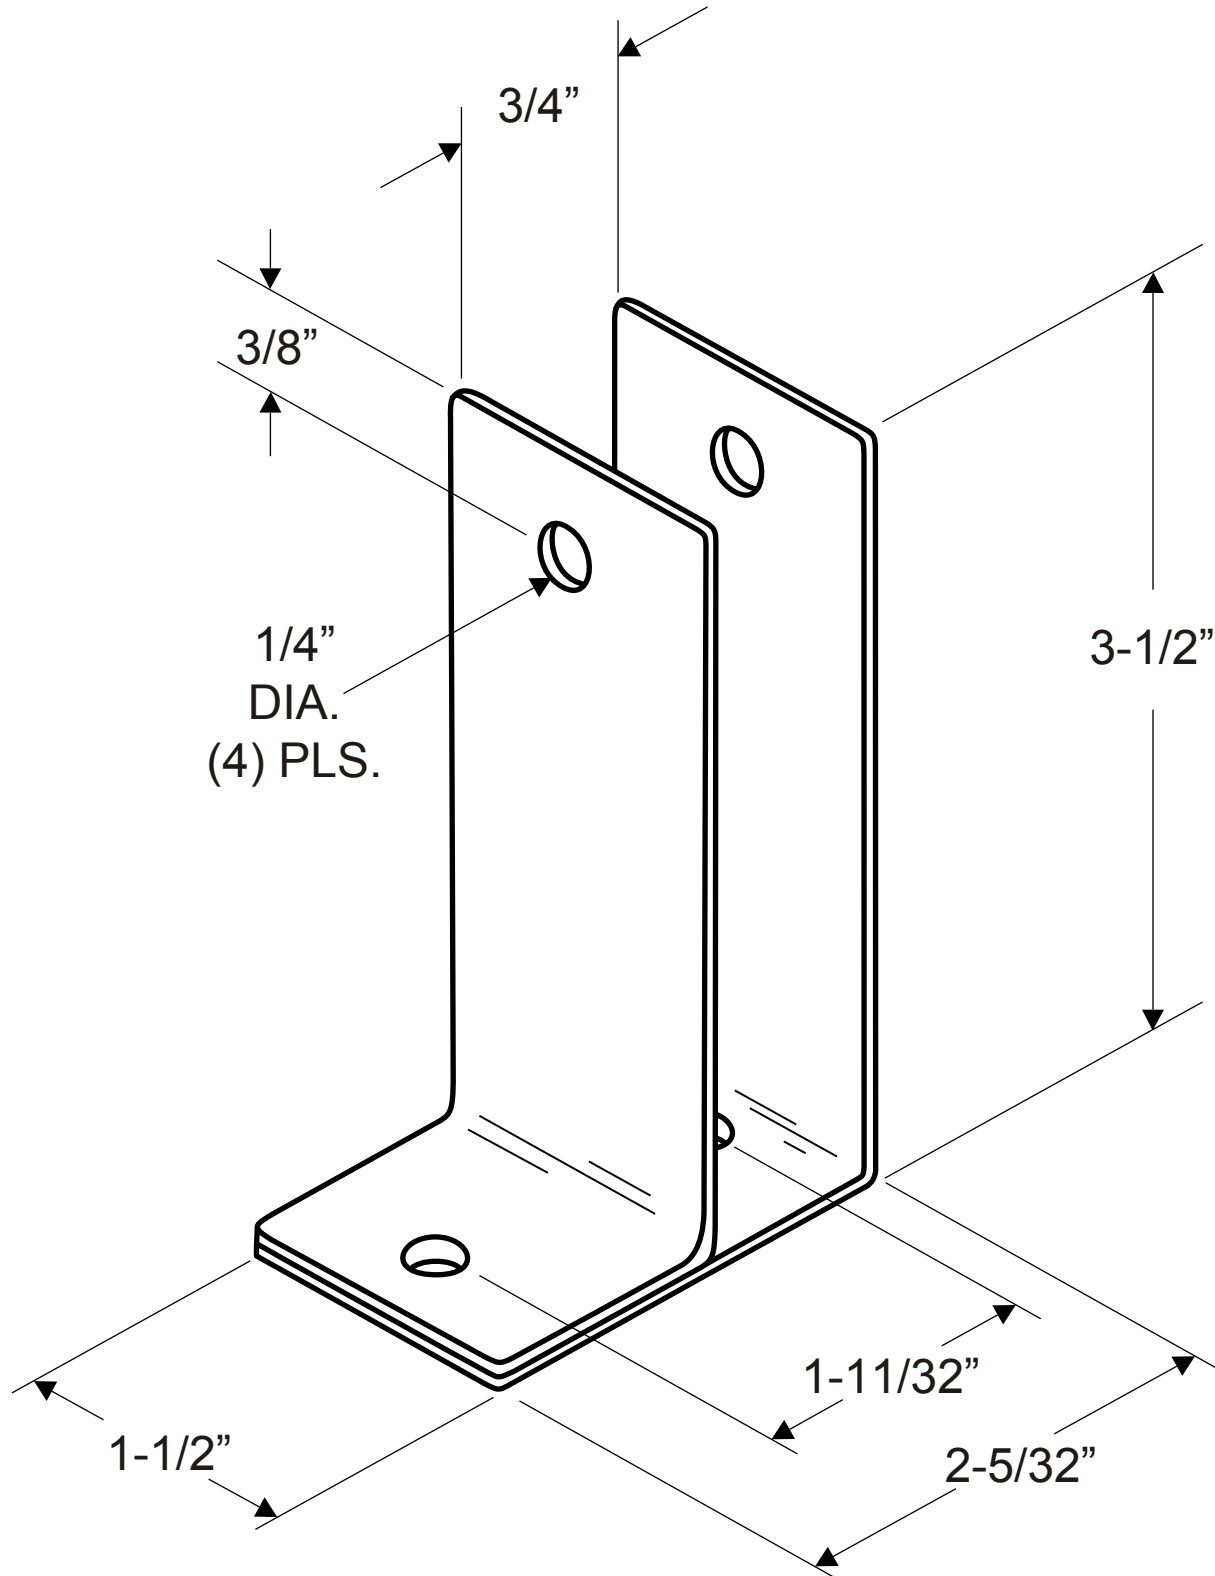

1259
(WALL BRACKET - ONE EAR X-LONG 3/4")

NOTE: 14 GAUGE (.075" THICK STAINLESS)