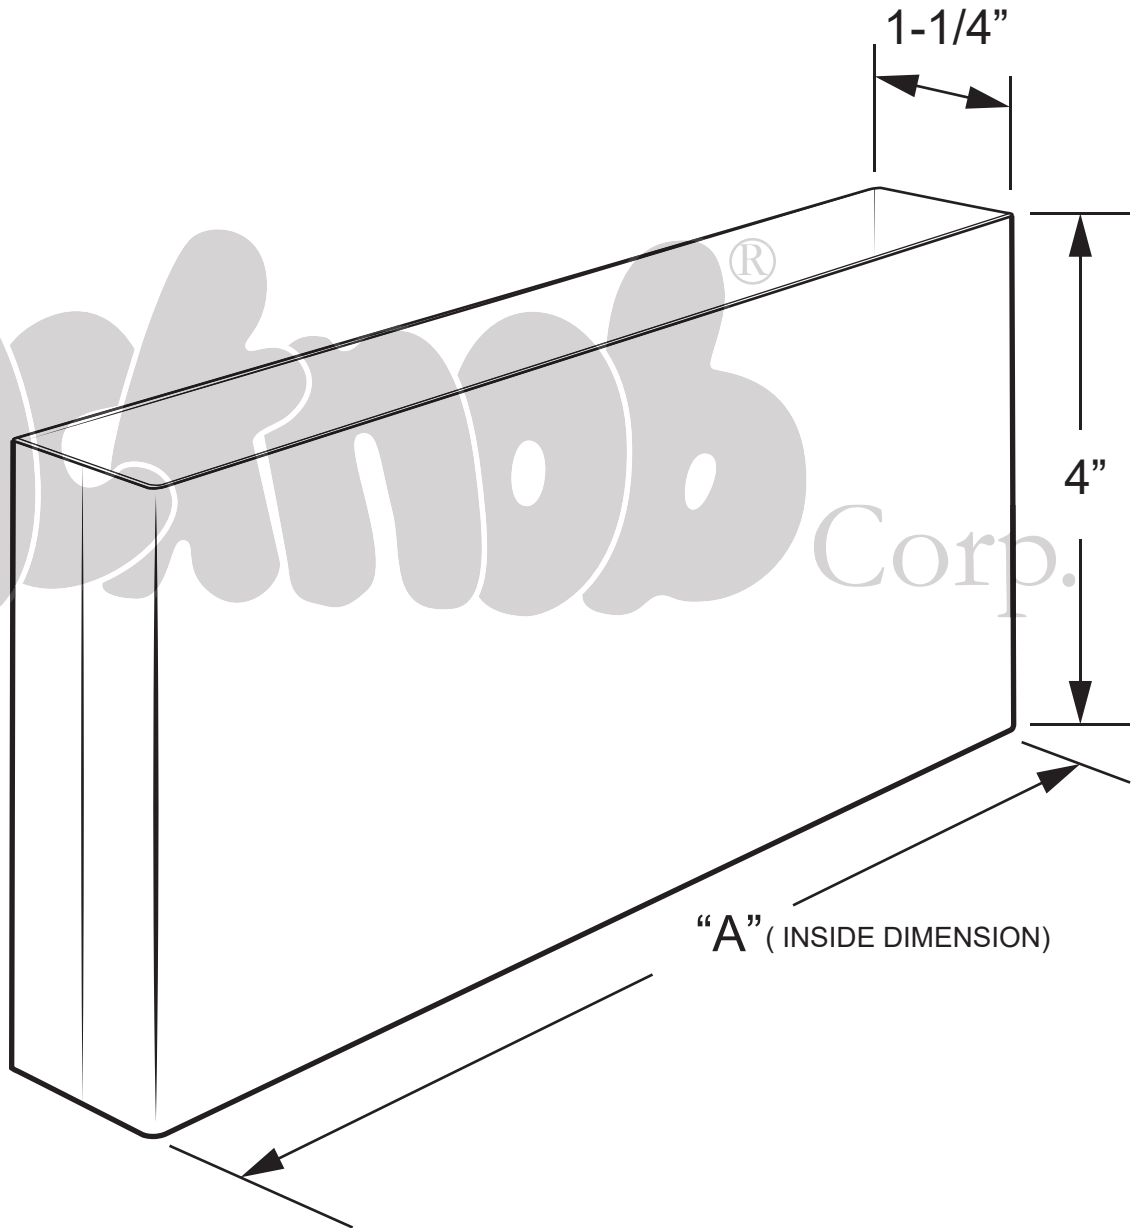

42009 SERIES PILASTER SHOES (PILASTER SHOE 1-1/4" WIDE X 4" HIGH)

NOTE: 22 GAUGE STAINLESS

PART #	"A"
42029	2-1/32"
42039	3-1/32"
42049	4-1/32"
42059	5-1/32"
42069	6-1/32"
42079	7-1/32"
42089	8-1/32"
42099	9-1/32"
42109	10-1/32"
42129	12-1/32"
42149	14-1/32"
42169	16-1/32"
42189	18-1/32"
42209	20-1/32"
42229	22-1/32"
42249	24-1/32"

*CUSTOM SIZES AVAILABLE

Copyright - 2019 Jacknob Corp. all rights reserved

All dimensions shown are approximate. Do not predrill or fabricate based on dimensions shown.

The manufacturer reserves the right to, and may from time to time, make changes in dimensions and designs.