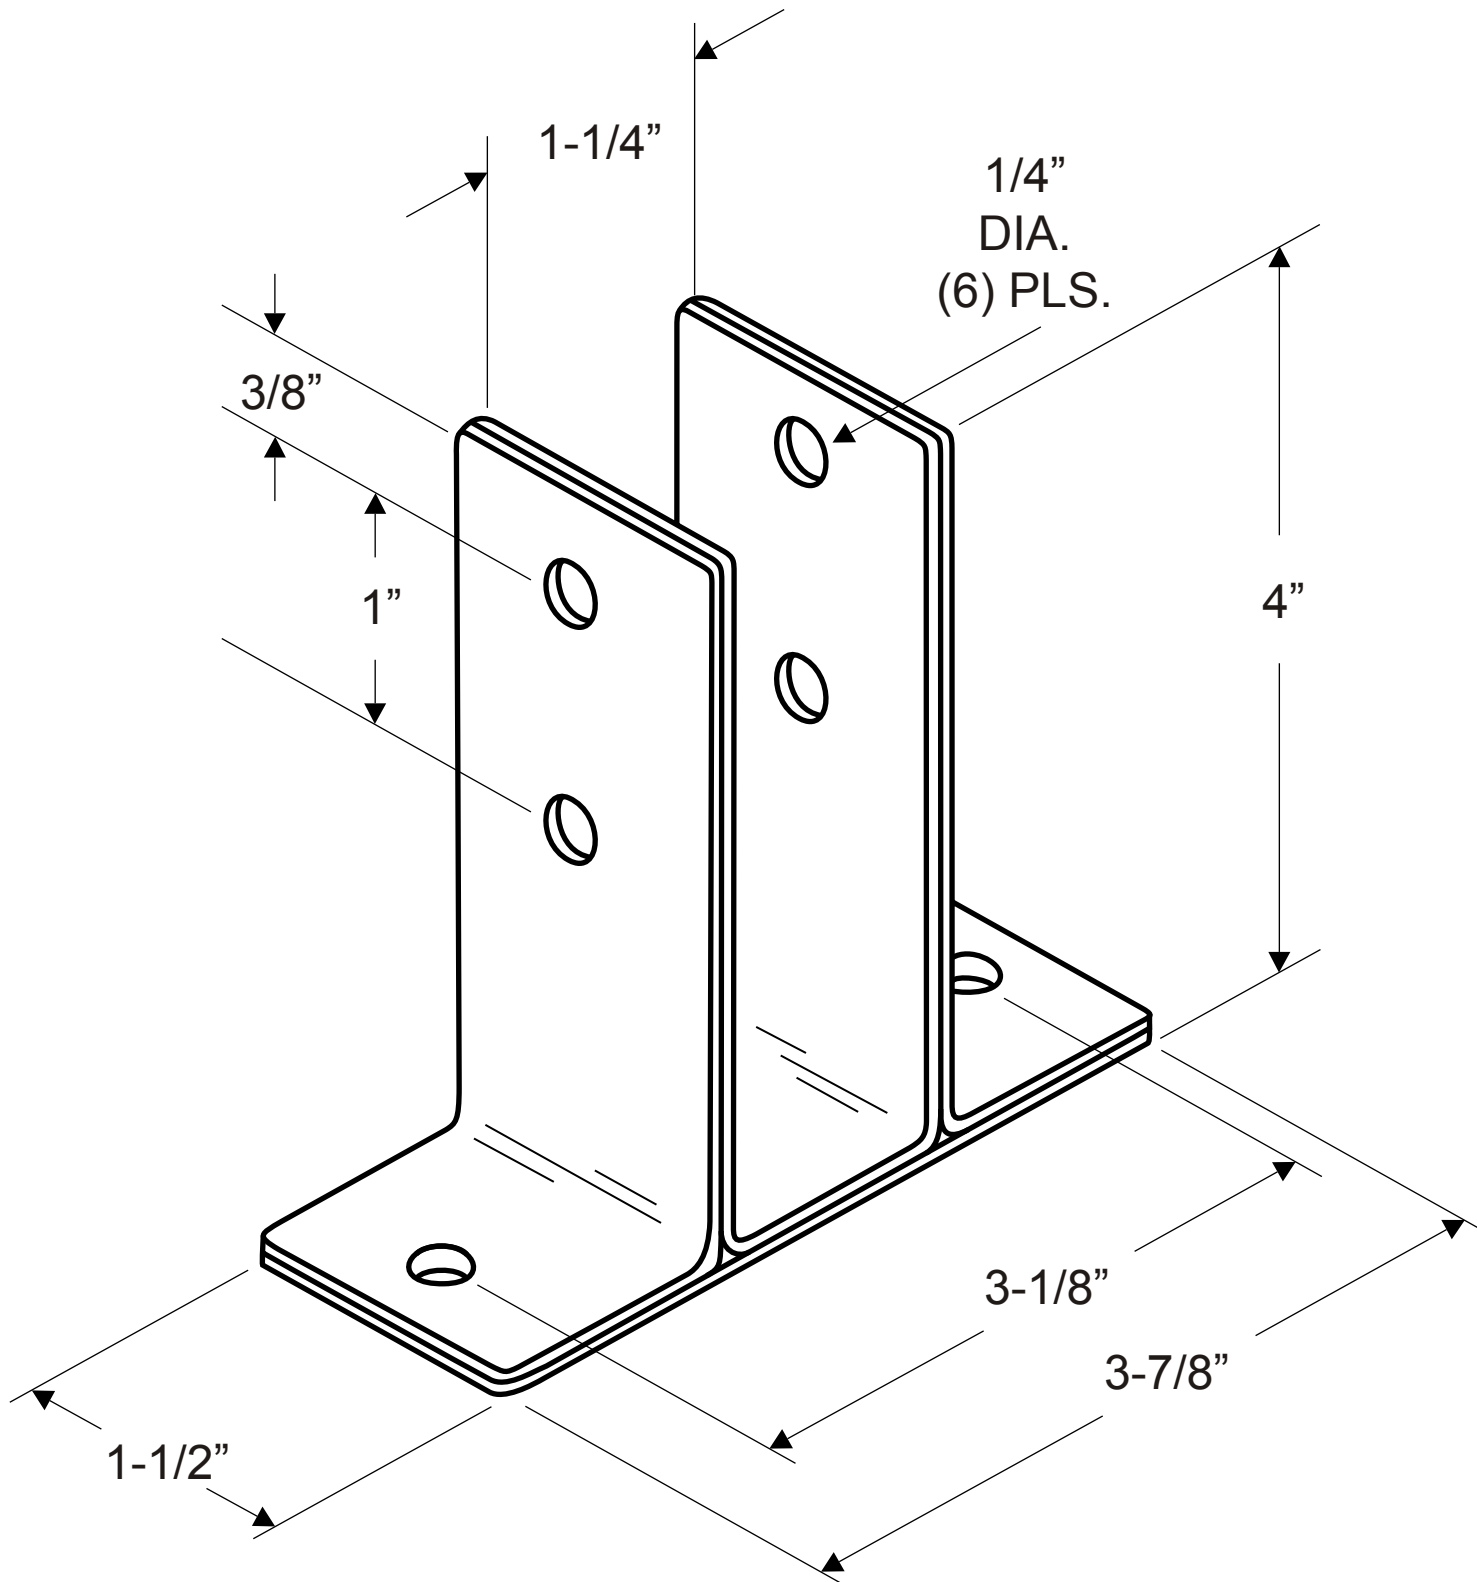

**4349**  
**(URINAL SCREEN BRACKET - X-HEAVY X-LONG 1-1/4")**

**NOTE: 14 GAUGE (.075" THICK STAINLESS)**