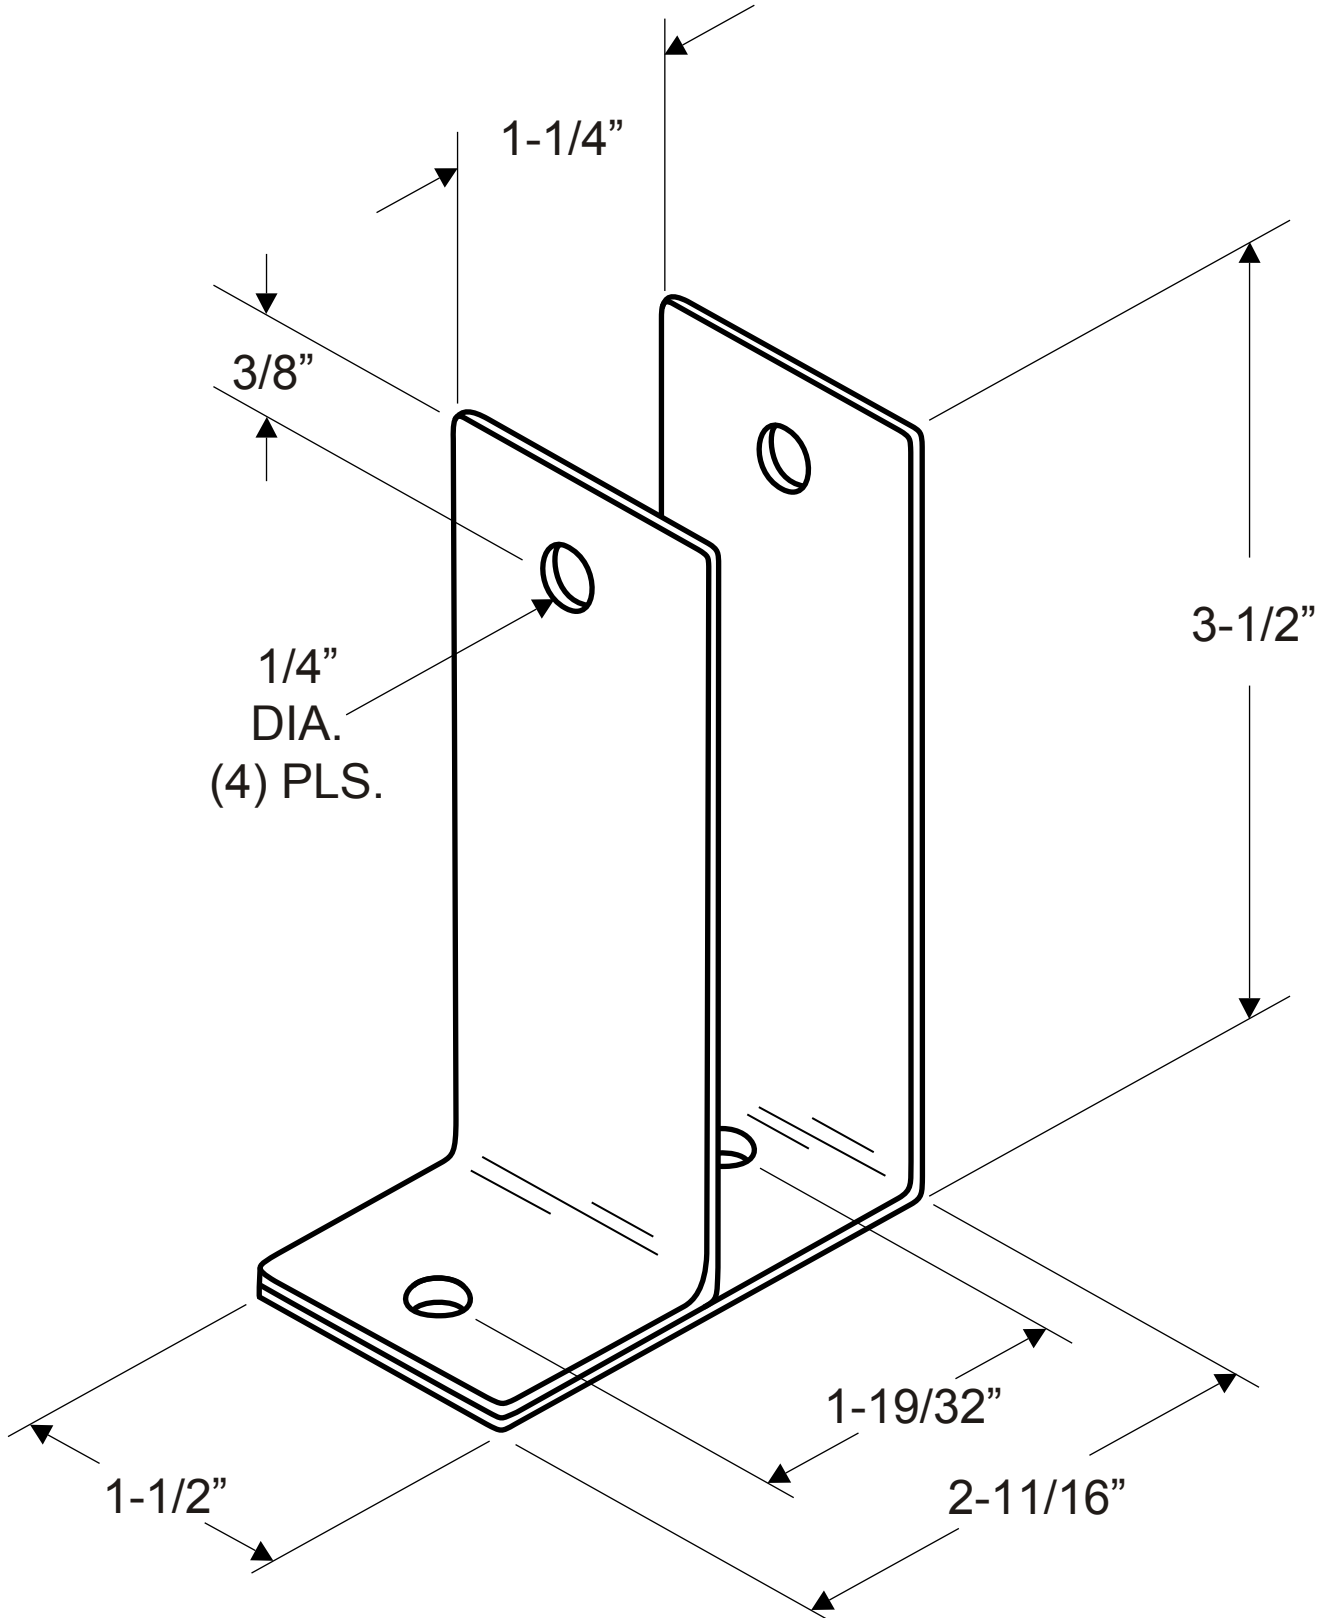

**1319**  
**(WALL BRACKET - ONE EAR X-LONG 1-1/4")**

**NOTE: 14 GAUGE (.075" THICK STAINLESS)**