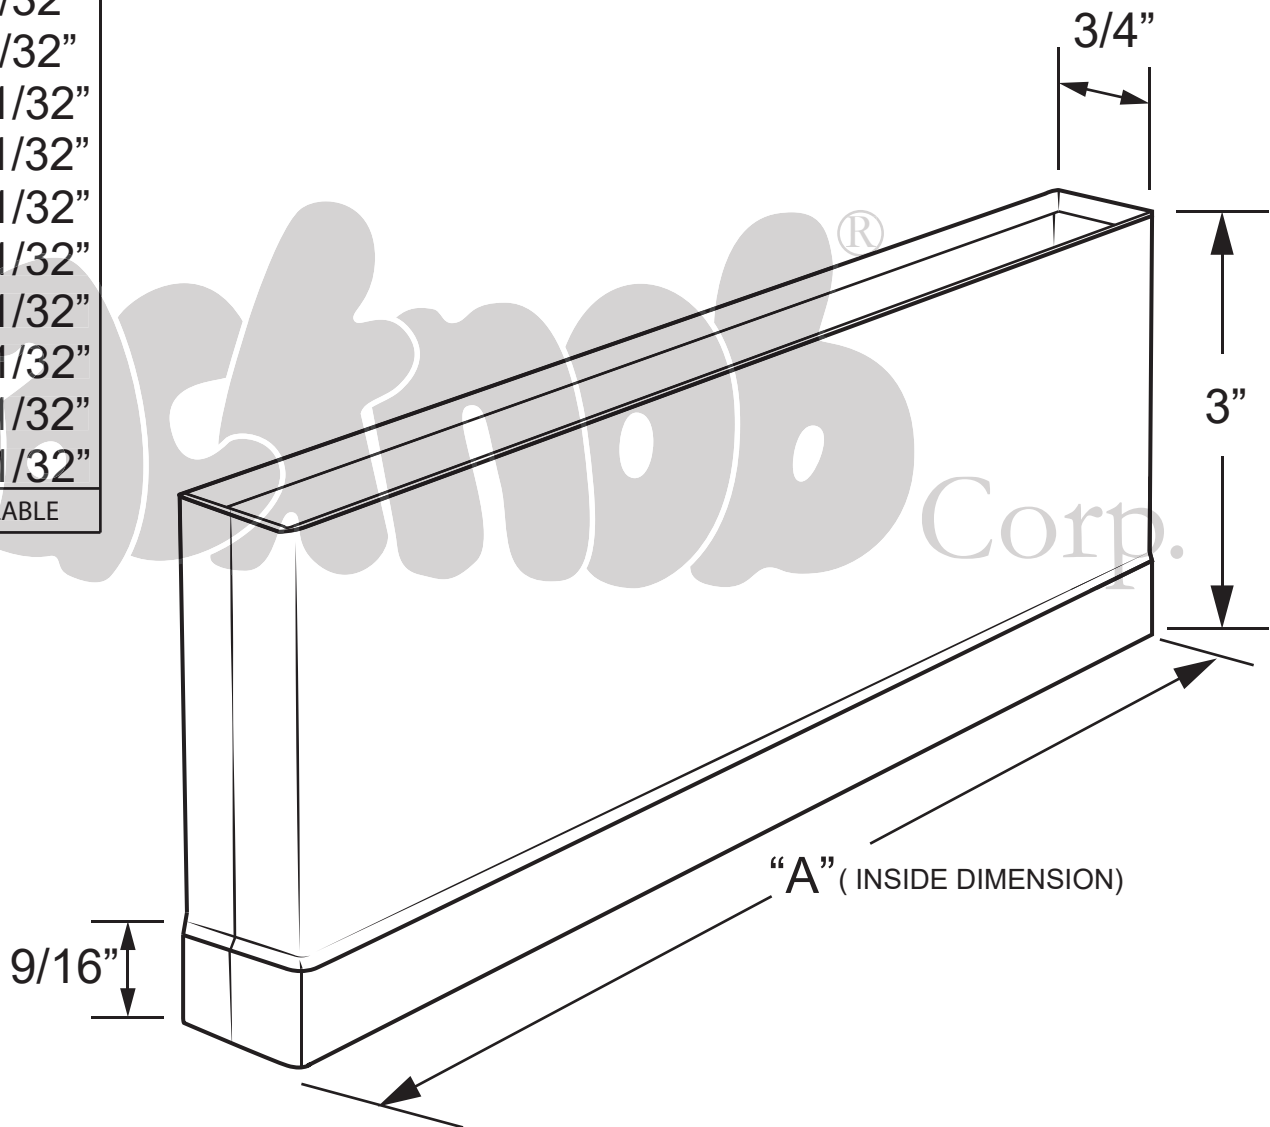

35009 SERIES PILASTER SHOES (PILASTER SHOE 3/4" WIDE X 3" HIGH)

PART #	"A"
35029	2-1/32"
35039	3-1/32"
35049	4-1/32"
35059	5-1/32"
35069	6-1/32"
35079	7-1/32"
35089	8-1/32"
35099	9-1/32"
35109	10-1/32"
35129	12-1/32"
35149	14-1/32"
35169	16-1/32"
35189	18-1/32"
35209	20-1/32"
35229	22-1/32"
35249	24-1/32"

*CUSTOM SIZES AVAILABLE

NOTE: 22 GAUGE STAINLESS

Copyright - 2019 Jacknob Corp. all rights reserved

All dimensions shown are approximate. Do not predrill or fabricate based on dimensions shown.

The manufacturer reserves the right to, and may from time to time, make changes in dimensions and designs.