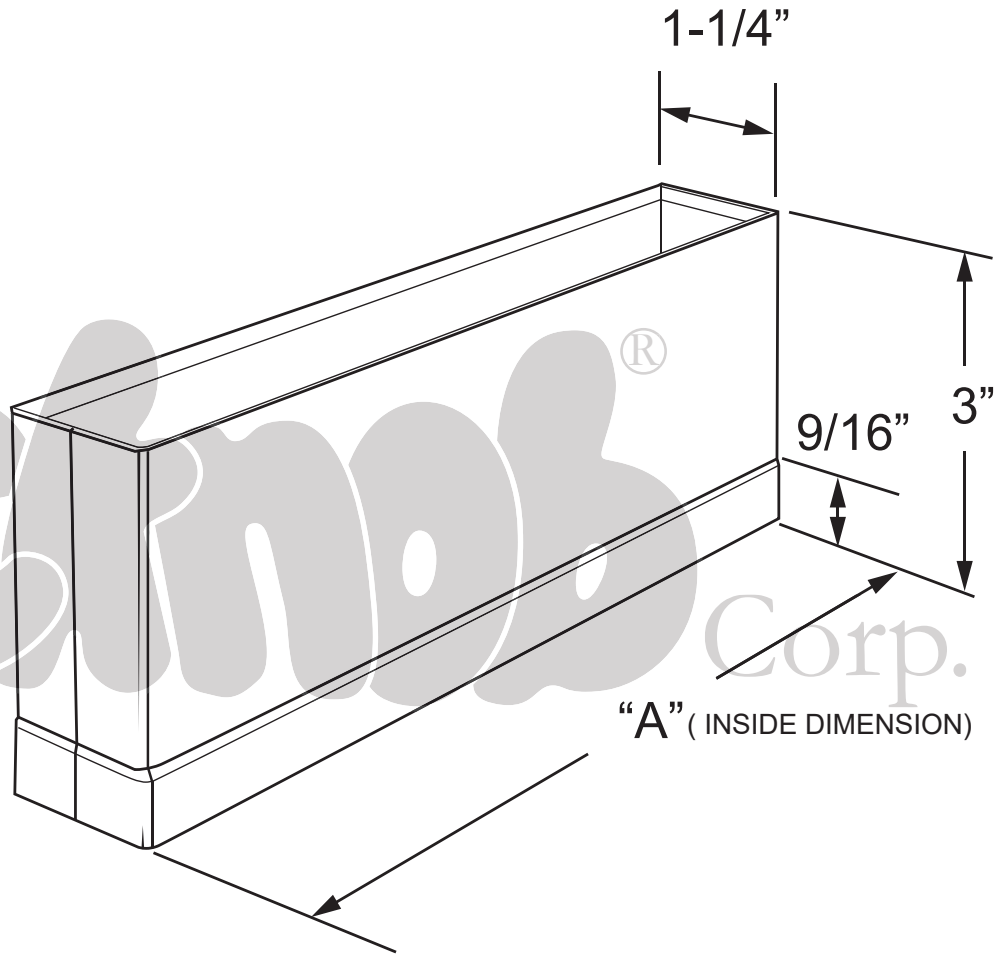

32009 SERIES PILASTER SHOES (PILASTER SHOE 1-1/4" WIDE X 3" HIGH)

PART #	"A"
32029	2-1/32"
32039	3-1/32"
32049	4-1/32"
32059	5-1/32"
32069	6-1/32"
32079	7-1/32"
32089	8-1/32"
32099	9-1/32"
32109	10-1/32"
32129	12-1/32"
32149	14-1/32"
32169	16-1/32"
32189	18-1/32"
32209	20-1/32"
32229	22-1/32"
32249	24-1/32"

*CUSTOM SIZES AVAILABLE

NOTE: 22 GAUGE STAINLESS

Copyright - 2019 Jacknob Corp. all rights reserved

All dimensions shown are approximate. Do not predrill or fabricate based on dimensions shown.

The manufacturer reserves the right to, and may from time to time, make changes in dimensions and designs.