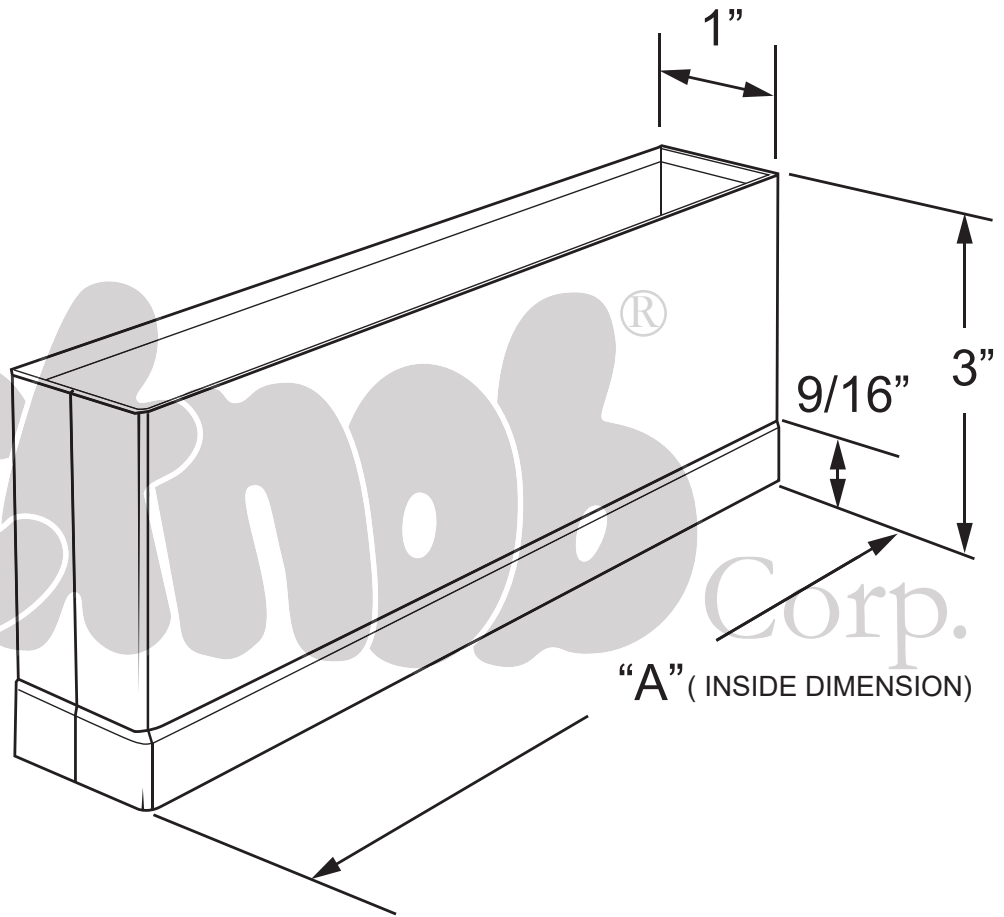

## 34009 SERIES PILASTER SHOES (PILASTER SHOE 1" WIDE X 3" HIGH)

PART #	"A"
34029	2-1/32"
34039	3-1/32"
34049	4-1/32"
34059	5-1/32"
34069	6-1/32"
34079	7-1/32"
34089	8-1/32"
34099	9-1/32"
34109	10-1/32"
34129	12-1/32"
34149	14-1/32"
34169	16-1/32"
34189	18-1/32"
34209	20-1/32"
34229	22-1/32"
34249	24-1/32"

\*CUSTOM SIZES AVAILABLE

**NOTE: 22 GAUGE STAINLESS**

Copyright - 2019 Jacknob Corp. all rights reserved

All dimensions shown are approximate. Do not predrill or fabricate based on dimensions shown.

The manufacturer reserves the right to, and may from time to time, make changes in dimensions and designs.