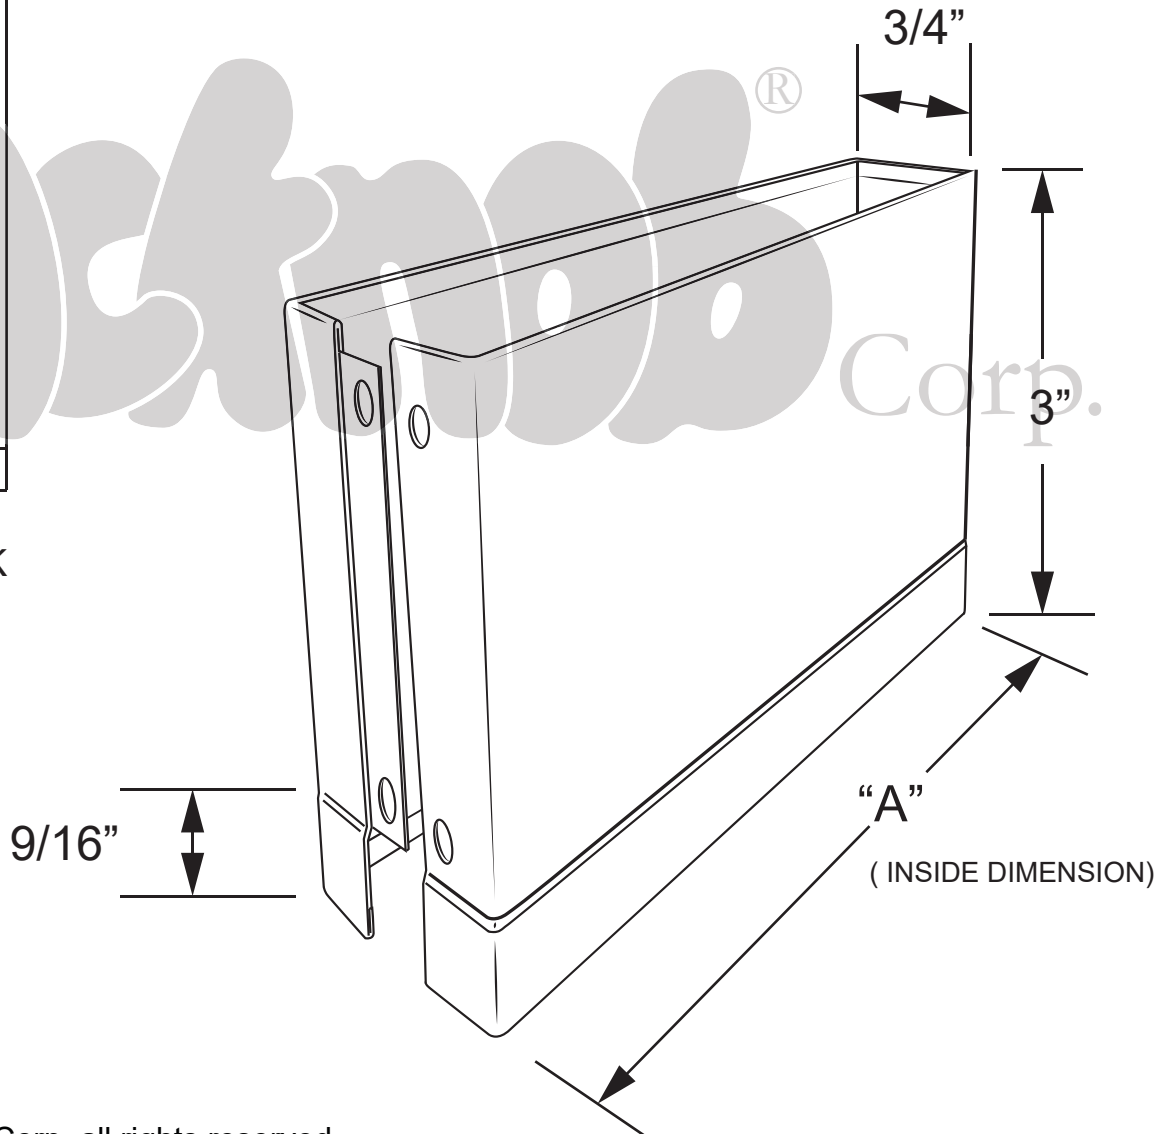

35005 SERIES PILASTER SHOES (PILASTER SHOE 3/4" WIDE X 3" HIGH OPEN END)

PART #	"A"
35025	2-1/32"
35035	3-1/32"
35045	4-1/32"
35055	5-1/32"
35065	6-1/32"
35075	7-1/32"
35085	8-1/32"
35095	9-1/32"
35105	10-1/32"
35125	12-1/32"
35145	14-1/32"
35165	16-1/32"
35185	18-1/32"
35205	20-1/32"
35225	22-1/32"
35245	24-1/32"

*CUSTOM SIZES AVAILABLE

NOTE: 22 GAUGE STAINLESS

FOR SCREW PACK
USE PART# 60269