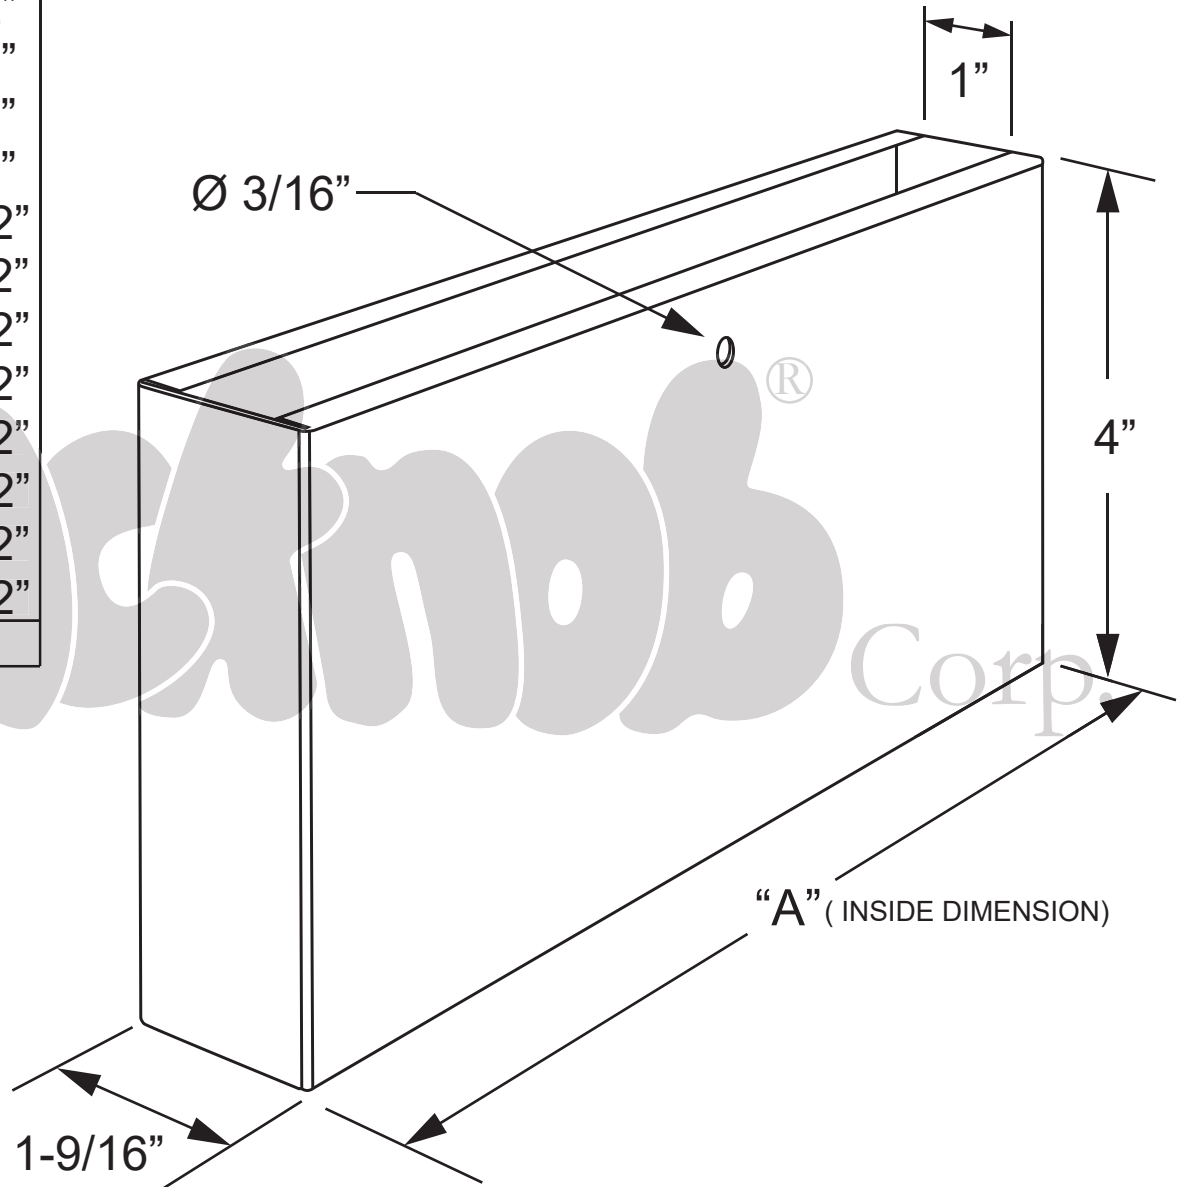

54009 SERIES PILASTER SHOES (PILASTER SHOE OFFSET 1" WIDE X 4" HIGH)

PART #	"A"
54029	2-1/32"
54039	3-1/32"
54049	4-1/32"
54059	5-1/32"
54069	6-1/32"
54079	7-1/32"
54089	8-1/32"
54099	9-1/32"
54109	10-1/32"
54129	12-1/32"
54149	14-1/32"
54169	16-1/32"
54189	18-1/32"
54209	20-1/32"
54229	22-1/32"
54249	24-1/32"

*CUSTOM SIZES AVAILABLE

NOTE: 22 GAUGE STAINLESS

Copyright - 2019 Jacknob Corp. all rights reserved

All dimensions shown are approximate. Do not predrill or fabricate based on dimensions shown.

The manufacturer reserves the right to, and may from time to time, make changes in dimensions and designs.