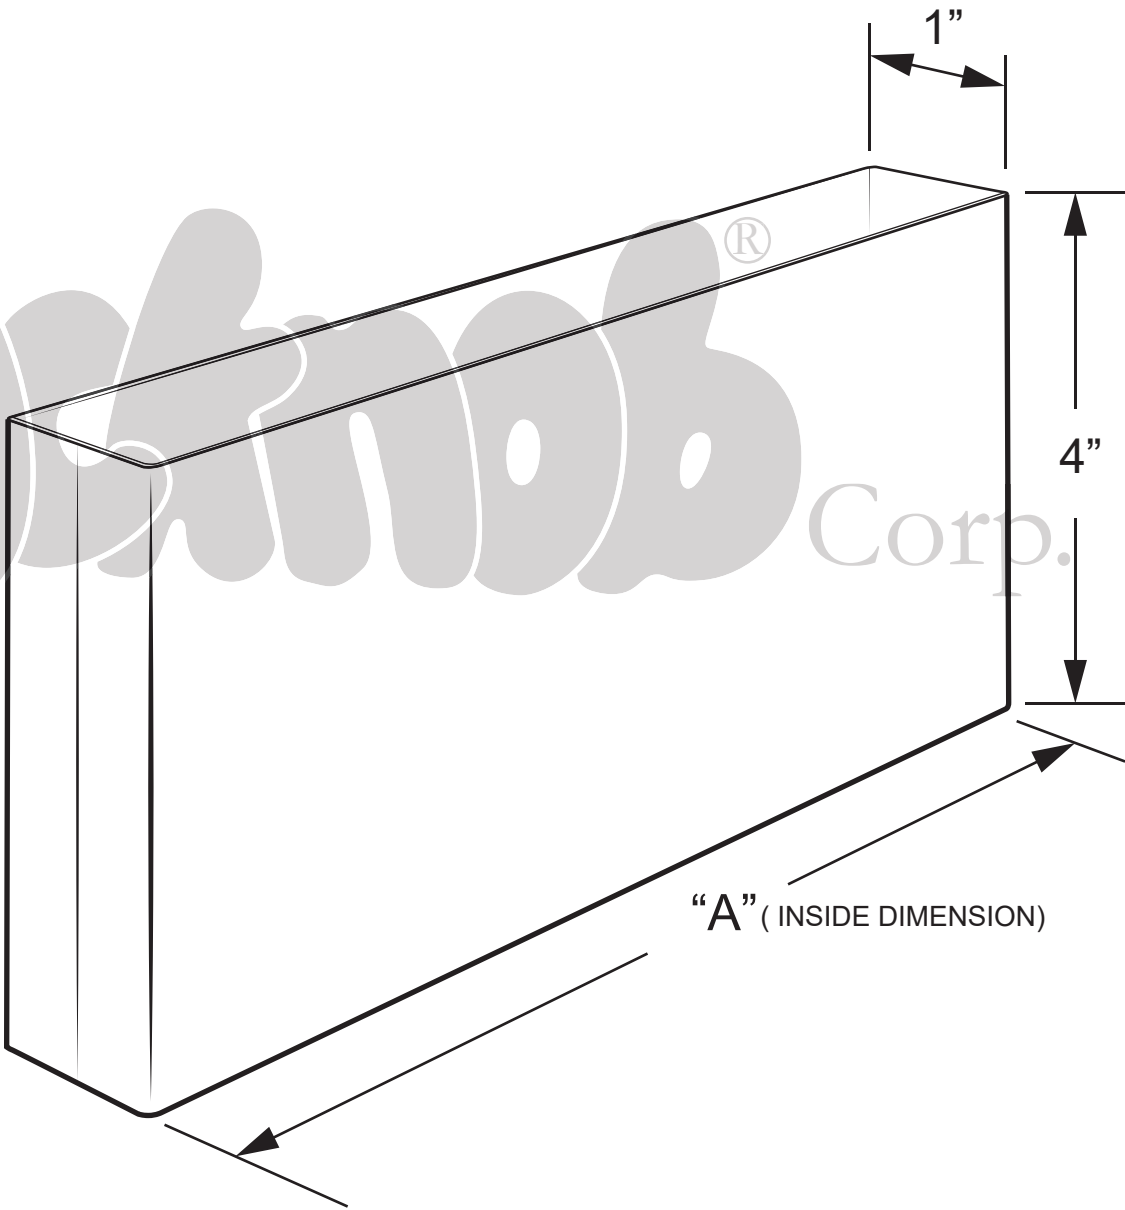

44009 SERIES PILASTER SHOES (PILASTER SHOE 1" WIDE X 4" HIGH)

NOTE: 22 GAUGE STAINLESS

PART #	"A"
44029	2-1/32"
44039	3-1/32"
44049	4-1/32"
44059	5-1/32"
44069	6-1/32"
44079	7-1/32"
44089	8-1/32"
44099	9-1/32"
44109	10-1/32"
44129	12-1/32"
44149	14-1/32"
44169	16-1/32"
44189	18-1/32"
44209	20-1/32"
44229	22-1/32"
44249	24-1/32"

*CUSTOM SIZES AVAILABLE

Copyright - 2019 Jacknob Corp. all rights reserved
All dimensions shown are approximate. Do not predrill or fabricate based on dimensions shown.
The manufacturer reserves the right to, and may from time to time, make changes in dimensions and designs.