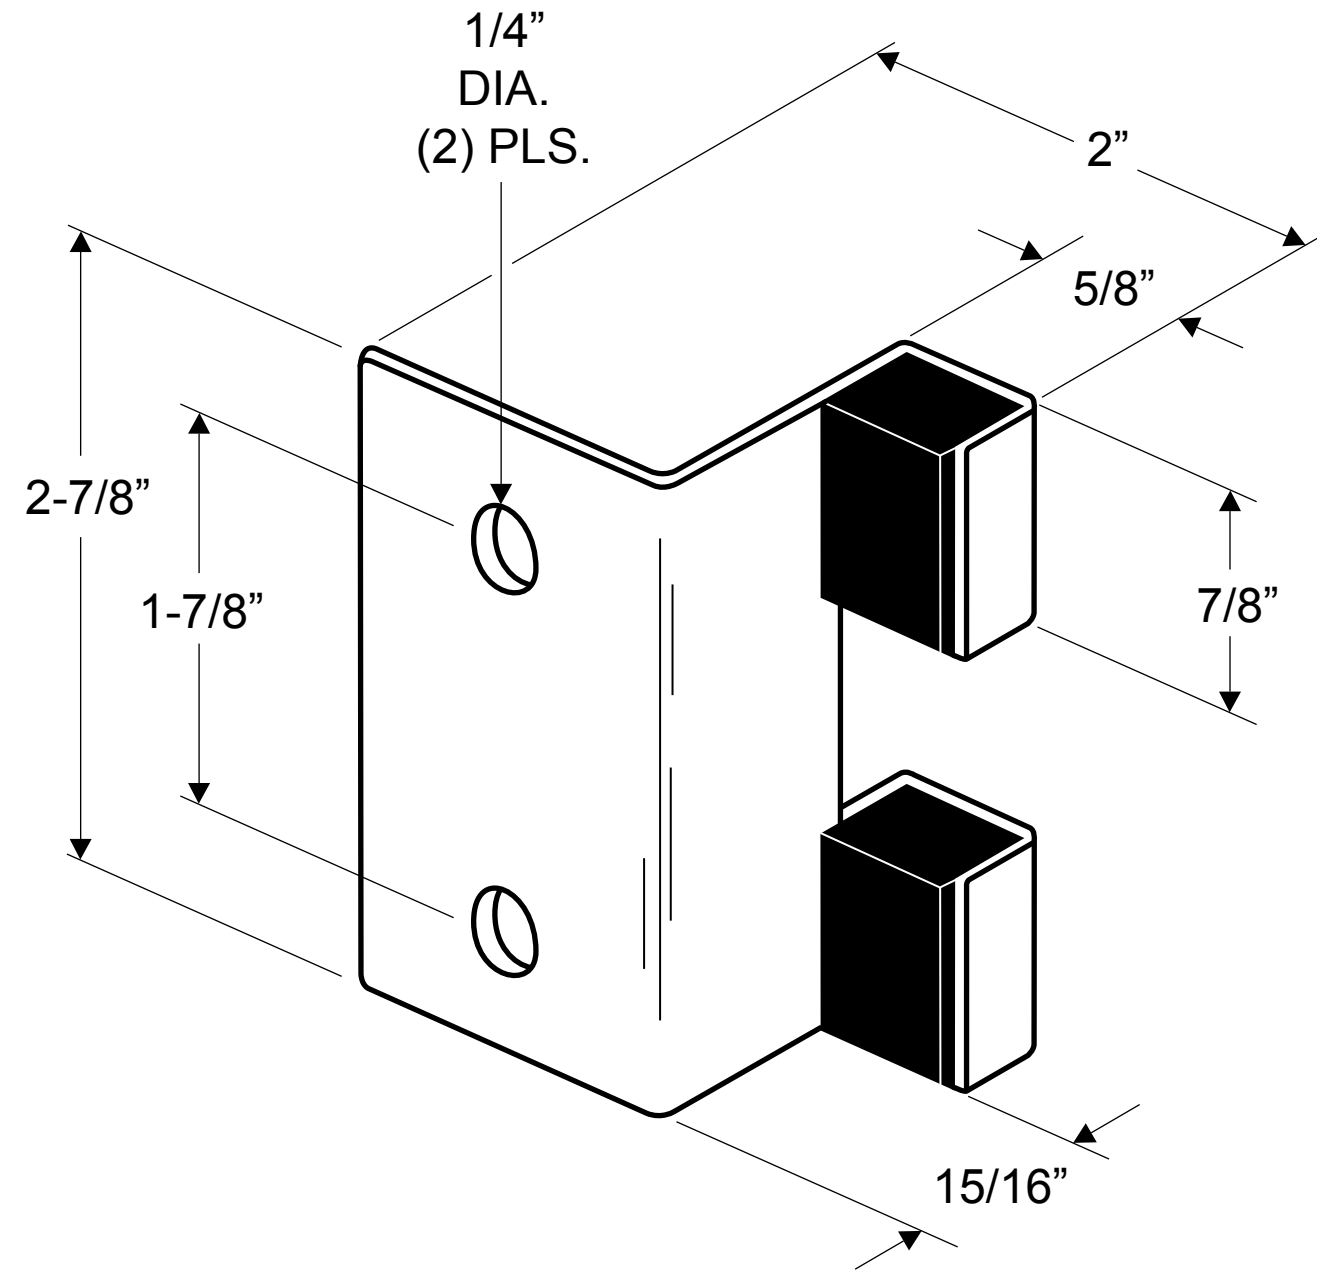

**6399
(STRIKE AND KEEPER - OUTSWING 7/8")**

**NOTE: FOR SQUARE EDGE POST
14 GAUGE (.075" THICK STAINLESS)**

**INSTRUCTIONS FOR INSTALLING
6359, 6379, 6399, 6599 STRIKES**