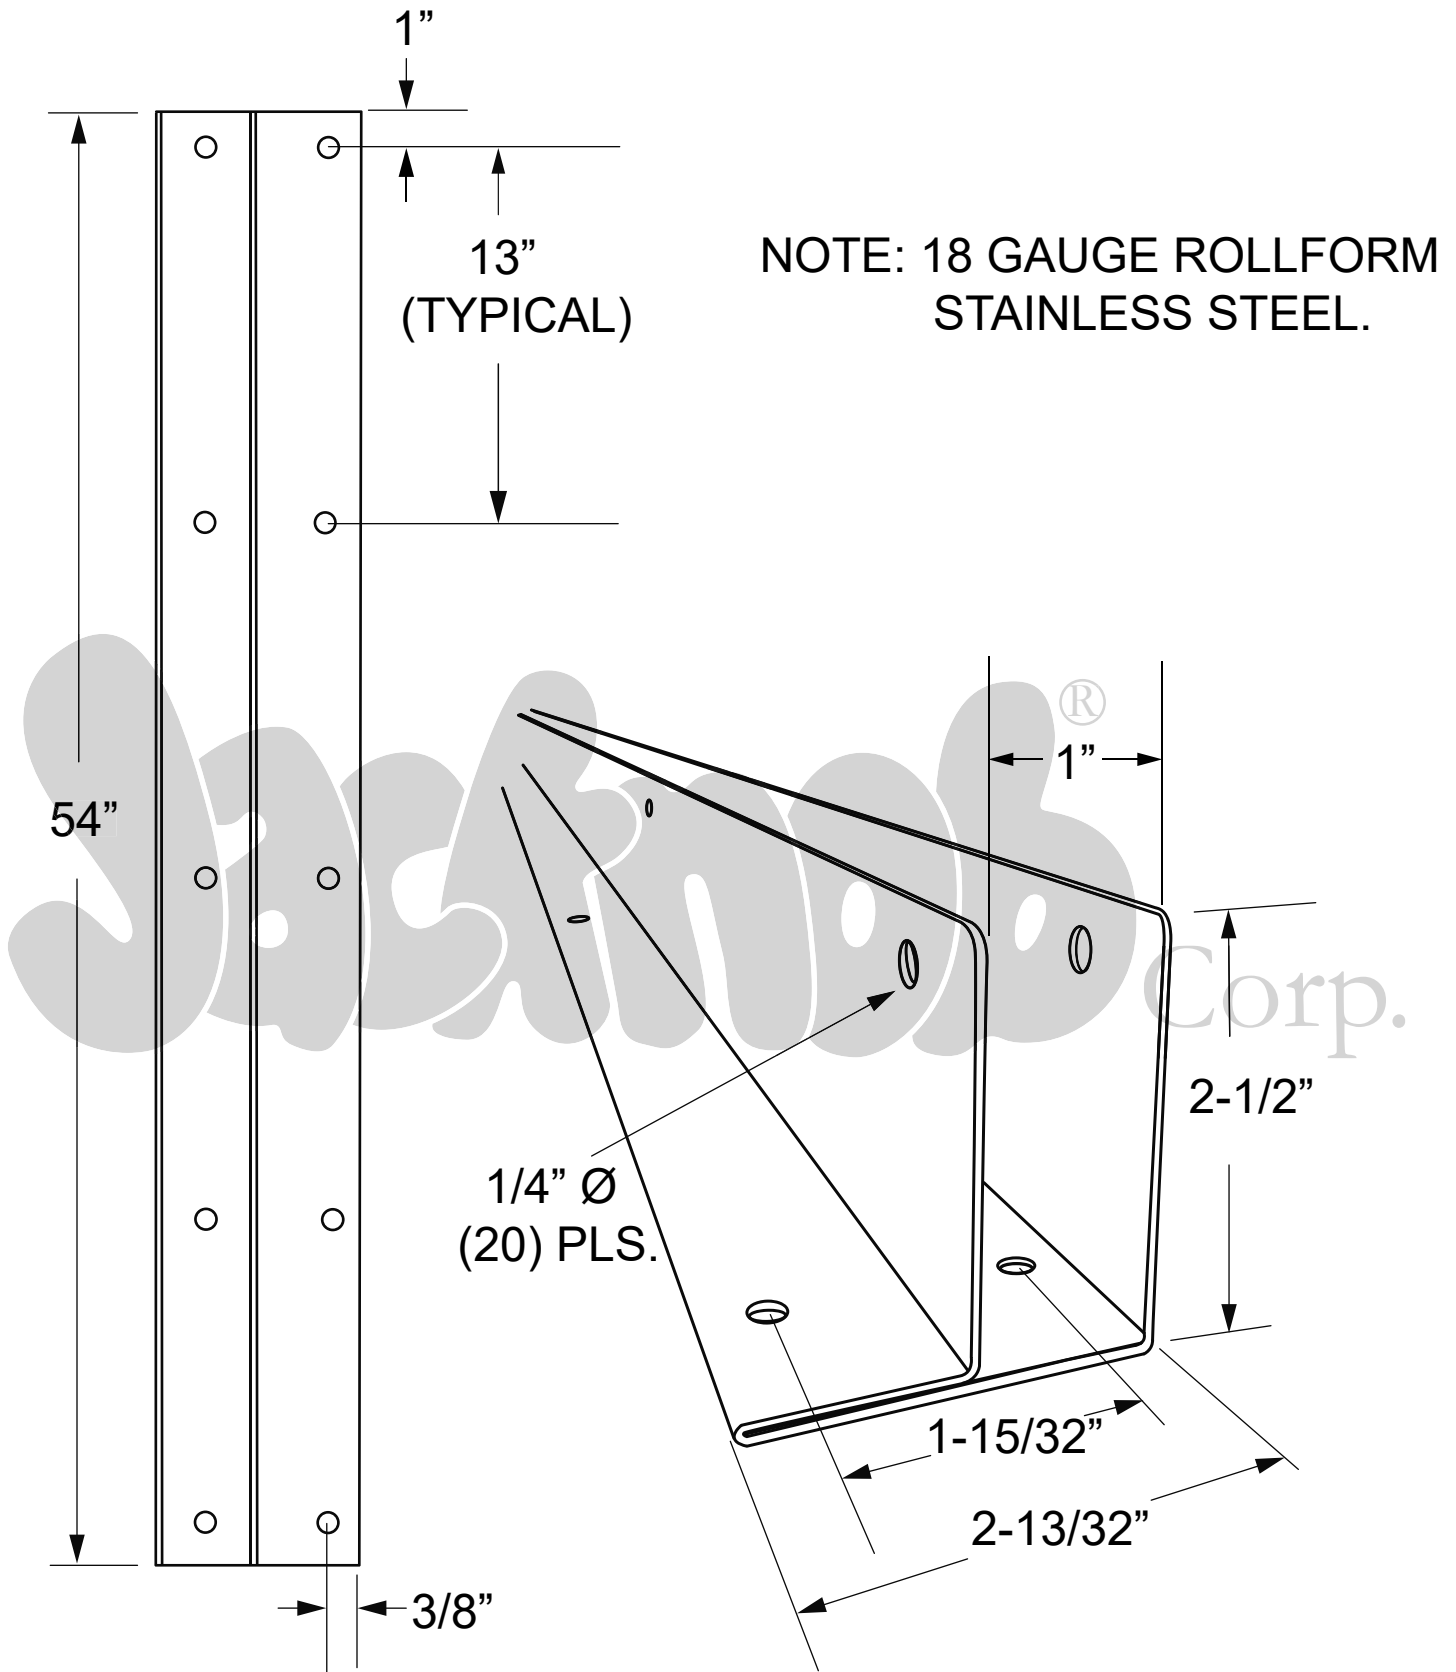

2879

(WALL BRACKET ONE EAR 1" X 54" CRSS)

Copyright - 2019 Jacknob Corp. all rights reserved

All dimensions shown are approximate. Do not predrill or fabricate based on dimensions shown.

The manufacturer reserves the right to, and may from time to time, make changes in dimensions and designs.