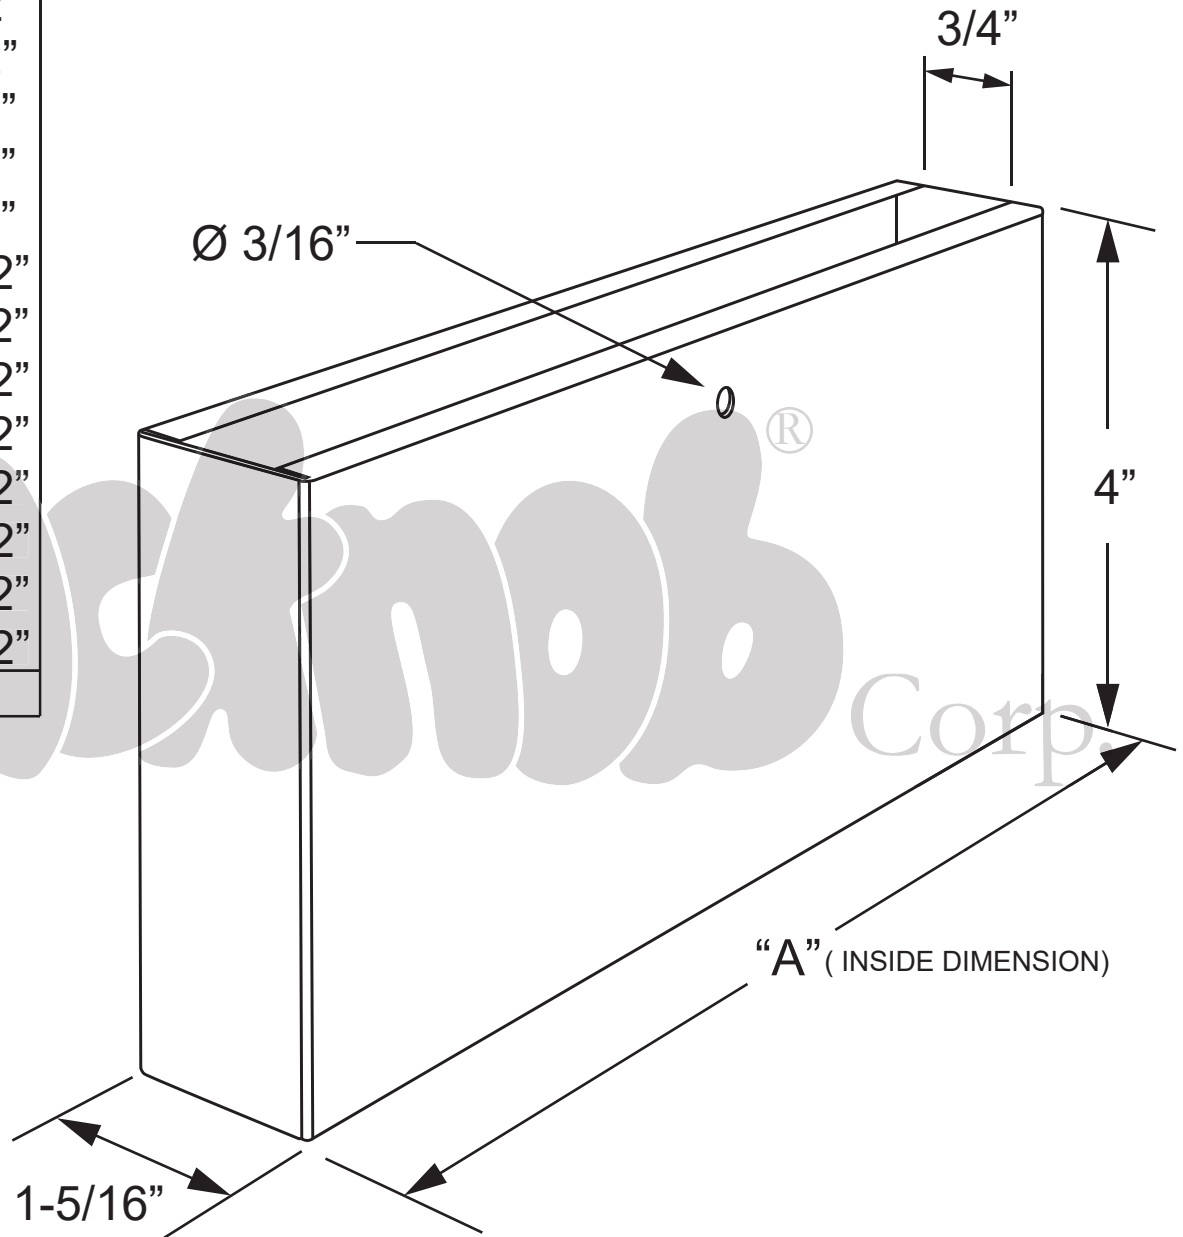

55009 SERIES PILASTER SHOES (PILASTER SHOE OFFSET 3/4" WIDE X 4" HIGH)

PART #	"A"
55029	2-1/32"
55039	3-1/32"
55049	4-1/32"
55059	5-1/32"
55069	6-1/32"
55079	7-1/32"
55089	8-1/32"
55099	9-1/32"
55109	10-1/32"
55129	12-1/32"
55149	14-1/32"
55169	16-1/32"
55189	18-1/32"
55209	20-1/32"
55229	22-1/32"
55249	24-1/32"

*CUSTOM SIZES AVAILABLE

NOTE: 22 GAUGE STAINLESS

Copyright - 2019 Jacknob Corp. all rights reserved

All dimensions shown are approximate. Do not predrill or fabricate based on dimensions shown.

The manufacturer reserves the right to, and may from time to time, make changes in dimensions and designs.