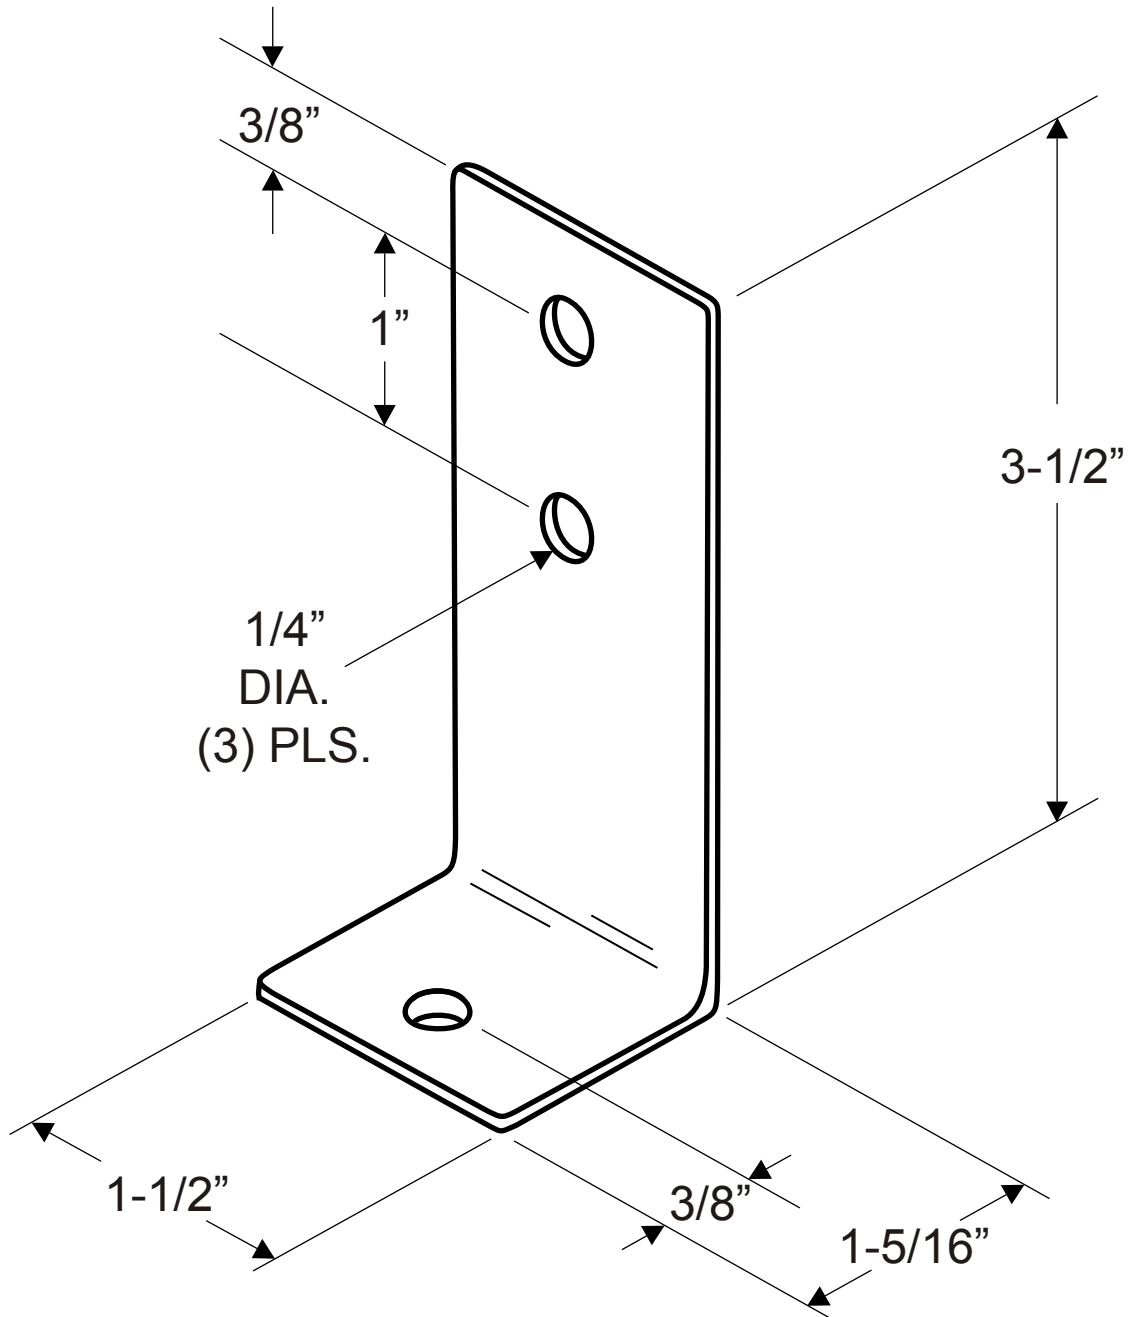

**1359
(ANGLE BRACKET - X-LONG SINGLE PIECE)**

NOTE: 14 GAUGE (.075" THICK STAINLESS)