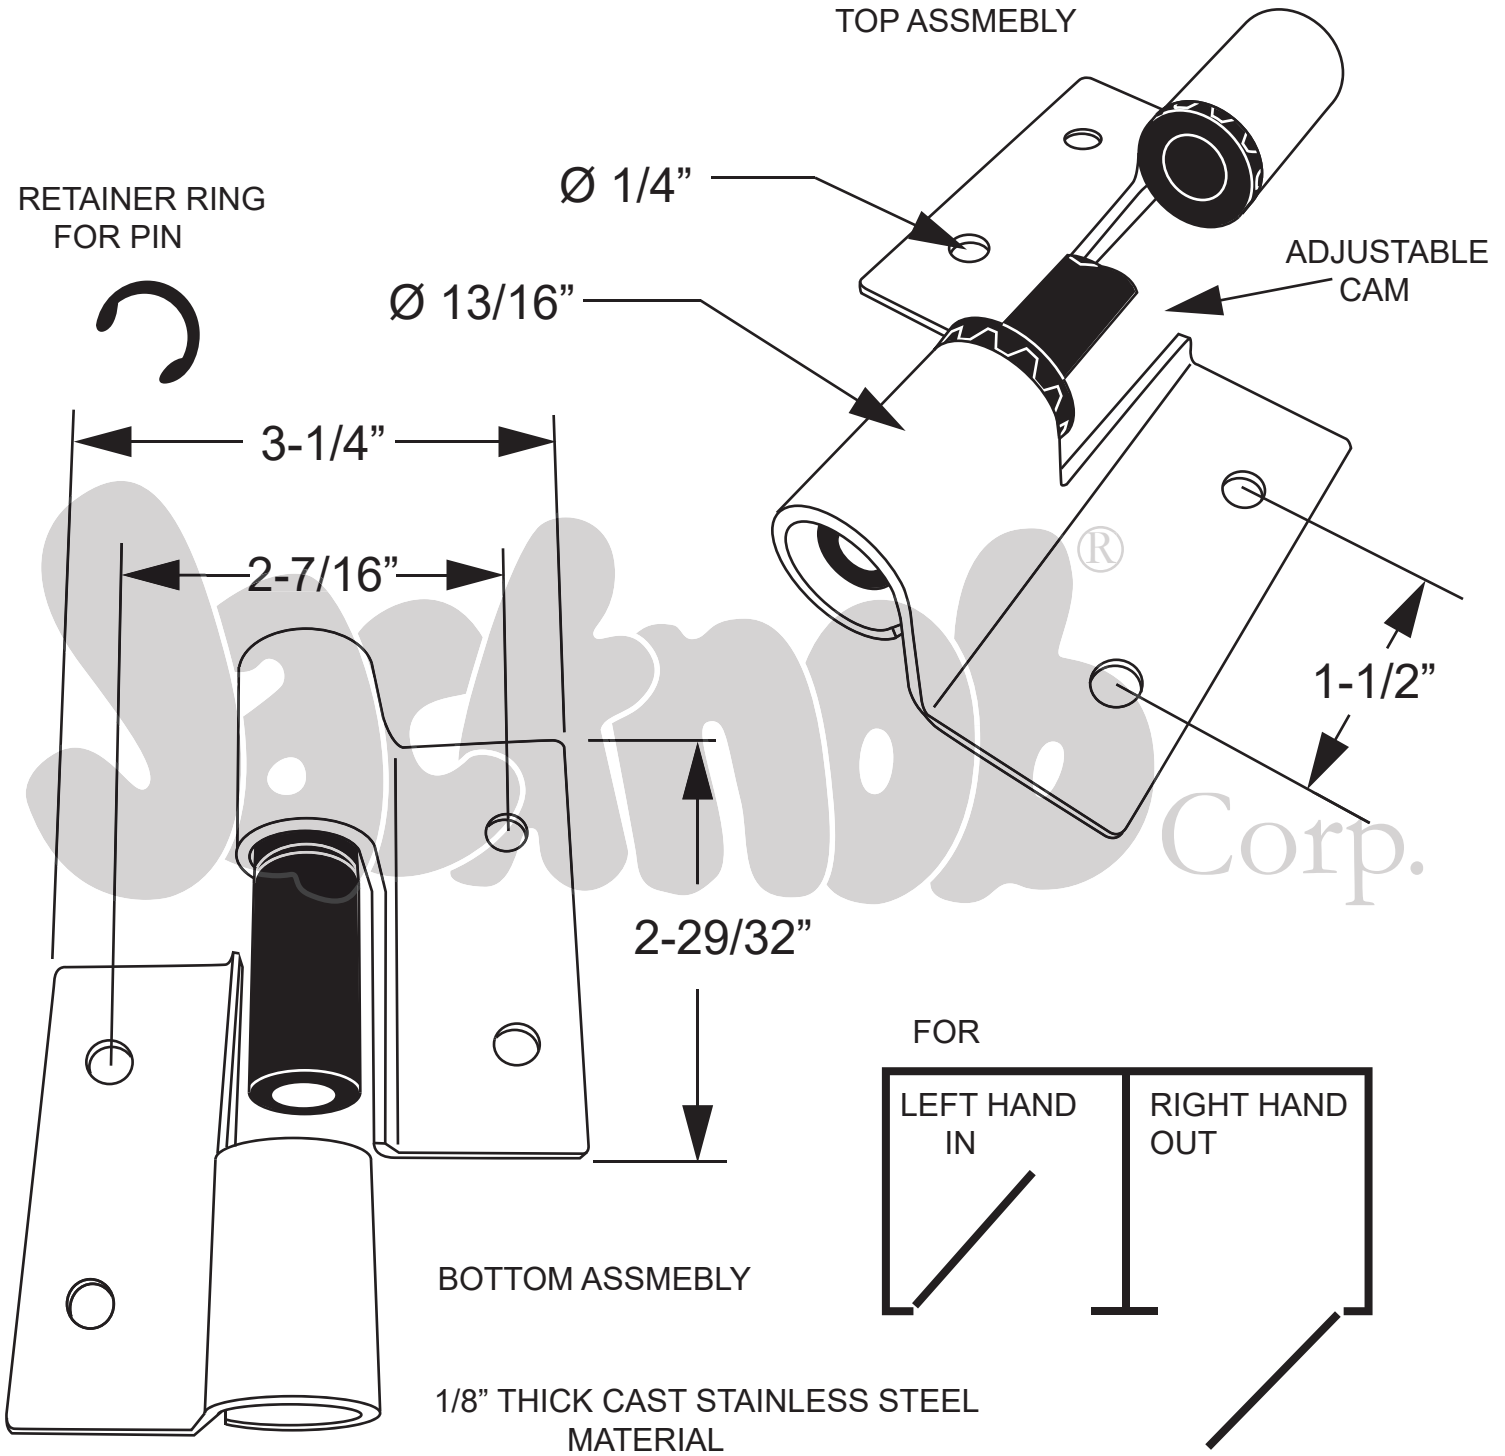

7063

(SURFACE MOUNTED HINGE - LH-IN/RH-OUT .125" CRSS)

Copyright - 2019 Jacknob Corp. all rights reserved

All dimensions shown are approximate. Do not predrill or fabricate based on dimensions shown.

The manufacturer reserves the right to, and may from time to time, make changes in dimensions and designs.