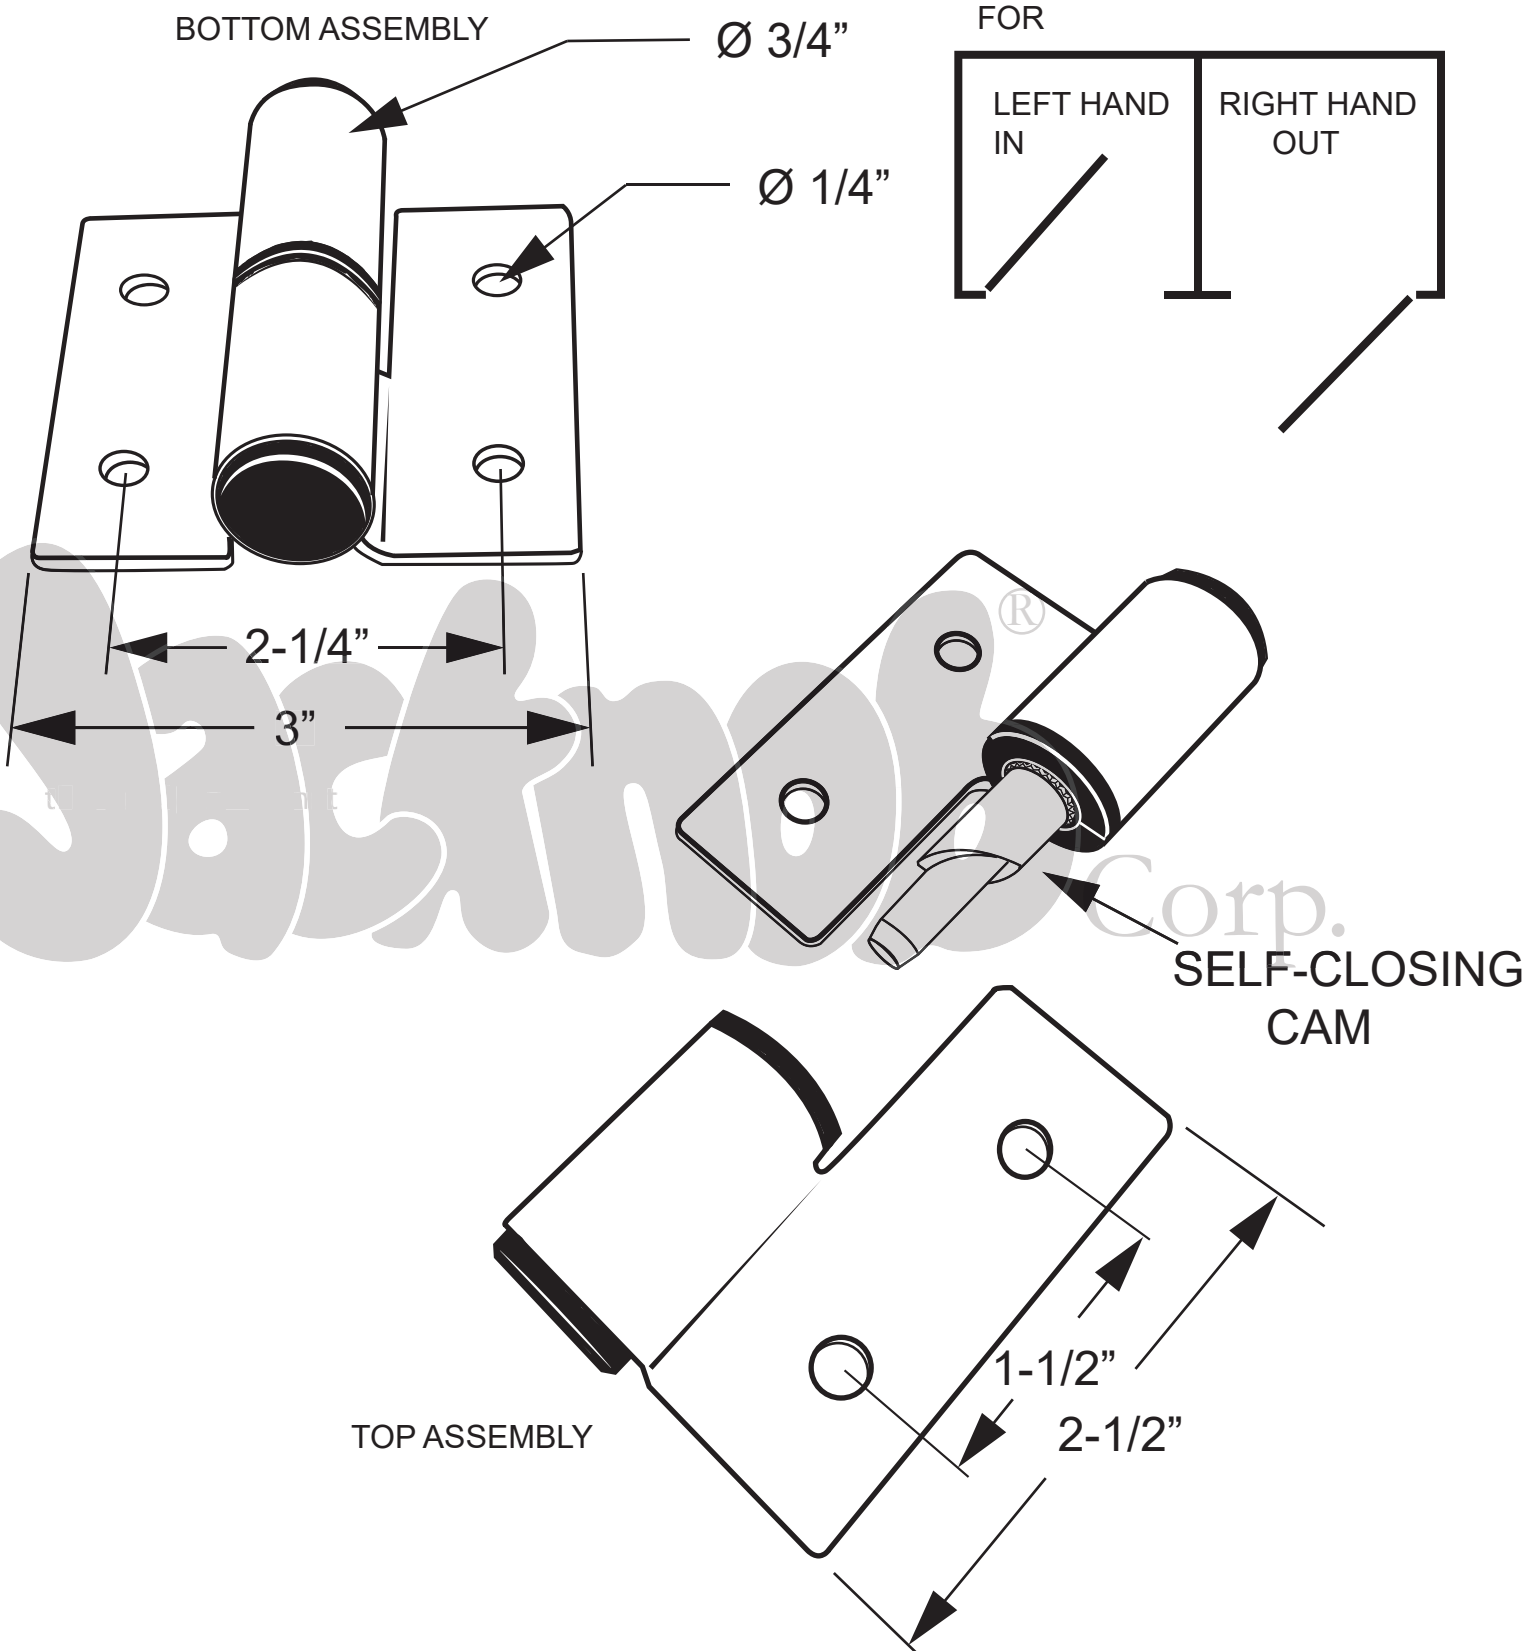

7083,7089

(HINGE - SURFACE MOUNTED (LH-IN/RH-OUT) .090" CRSS)

Copyright - 2019 Jacknob Corp. all rights reserved

All dimensions shown are approximate. Do not predrill or fabricate based on dimensions shown.

The manufacturer reserves the right to, and may from time to time, make changes in dimensions and designs.