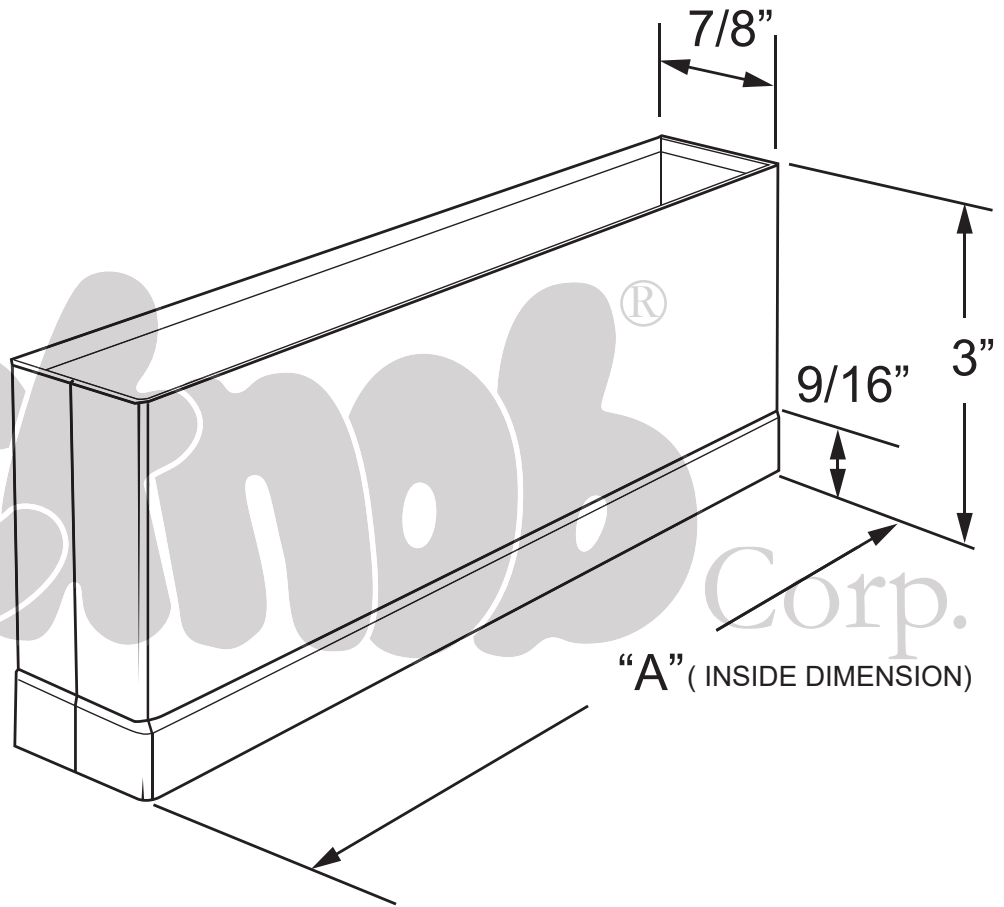

31009 SERIES PILASTER SHOES (PILASTER SHOE 7/8" WIDE X 3" HIGH)

PART #	"A"
31029	2-1/32"
31039	3-1/32"
31049	4-1/32"
31059	5-1/32"
31069	6-1/32"
31079	7-1/32"
31089	8-1/32"
31099	9-1/32"
31109	10-1/32"
31129	12-1/32"
31149	14-1/32"
31169	16-1/32"
31189	18-1/32"
31209	20-1/32"
31229	22-1/32"
31249	24-1/32"

*CUSTOM SIZES AVAILABLE

NOTE: 22 GAUGE STAINLESS

Copyright - 2019 Jacknob Corp. all rights reserved

All dimensions shown are approximate. Do not predrill or fabricate based on dimensions shown.

The manufacturer reserves the right to, and may from time to time, make changes in dimensions and designs.