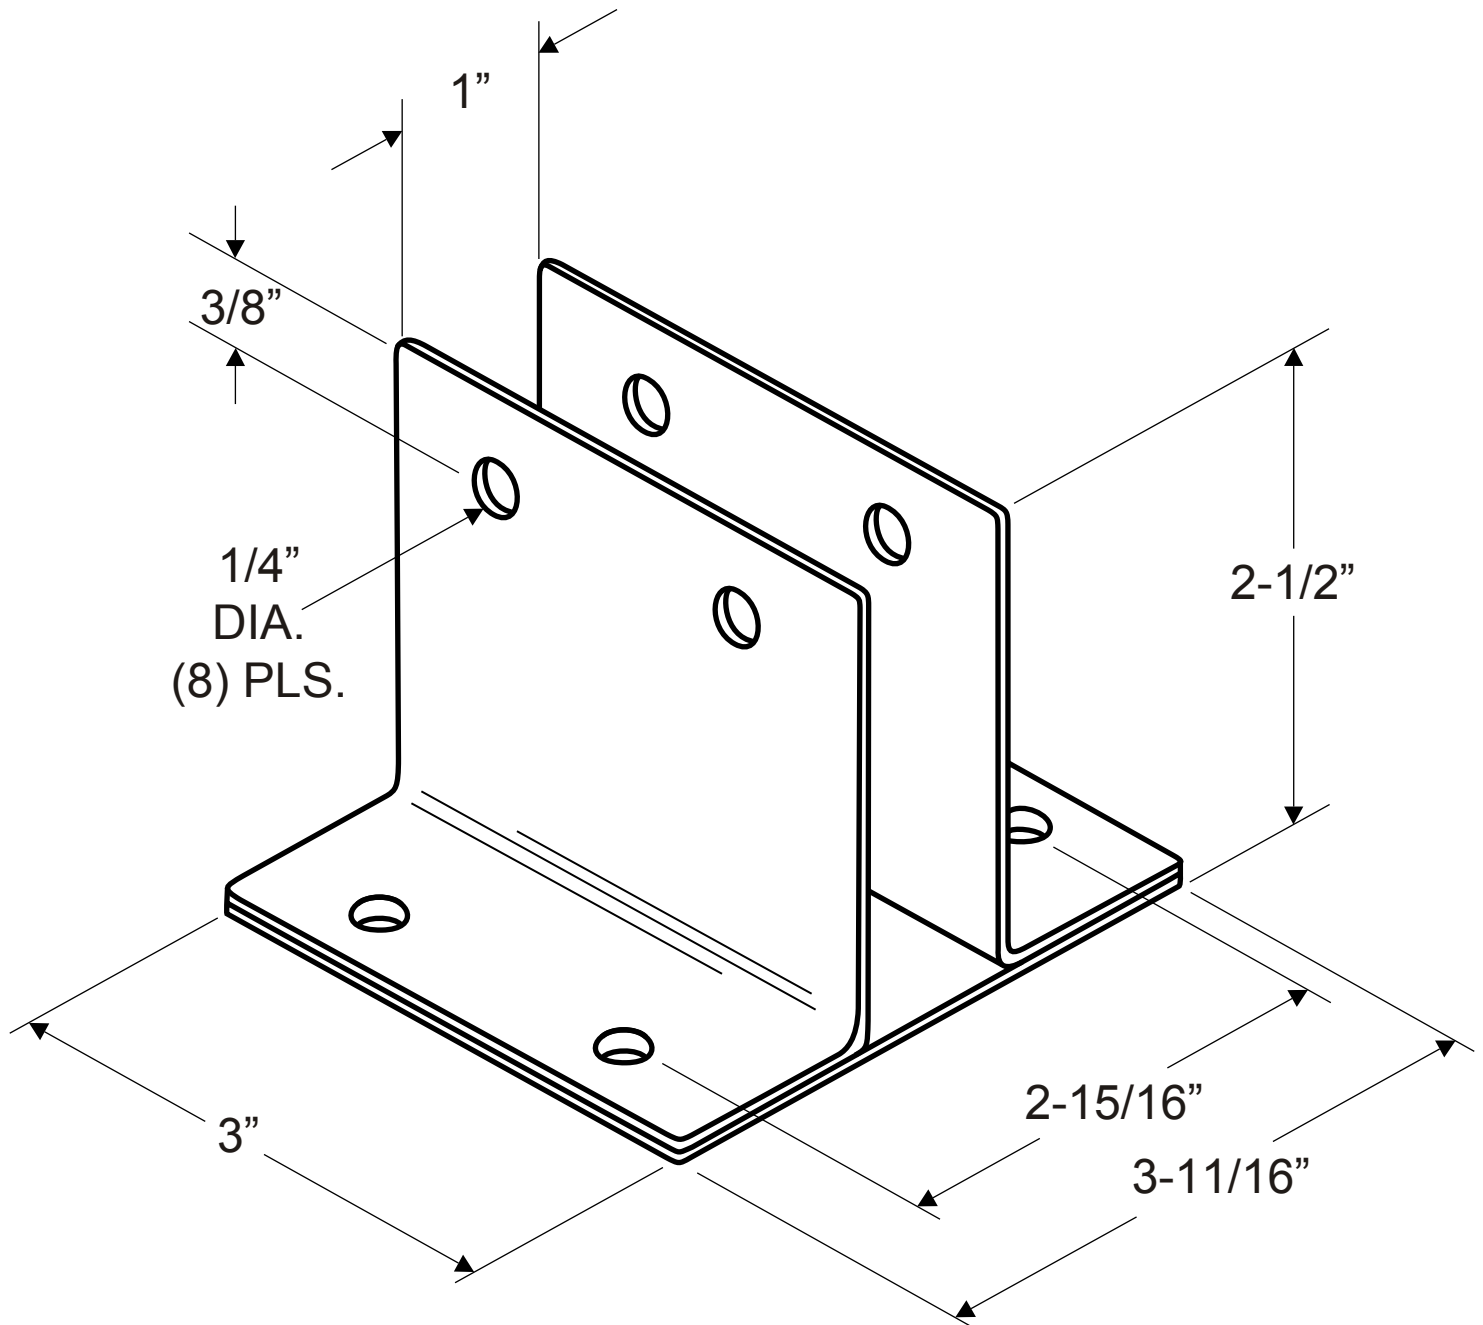

2269
(WALL BRACKET - TWO EAR DOUBLE HIGH 1")

NOTE: 14 GAUGE (.075" THICK STAINLESS)