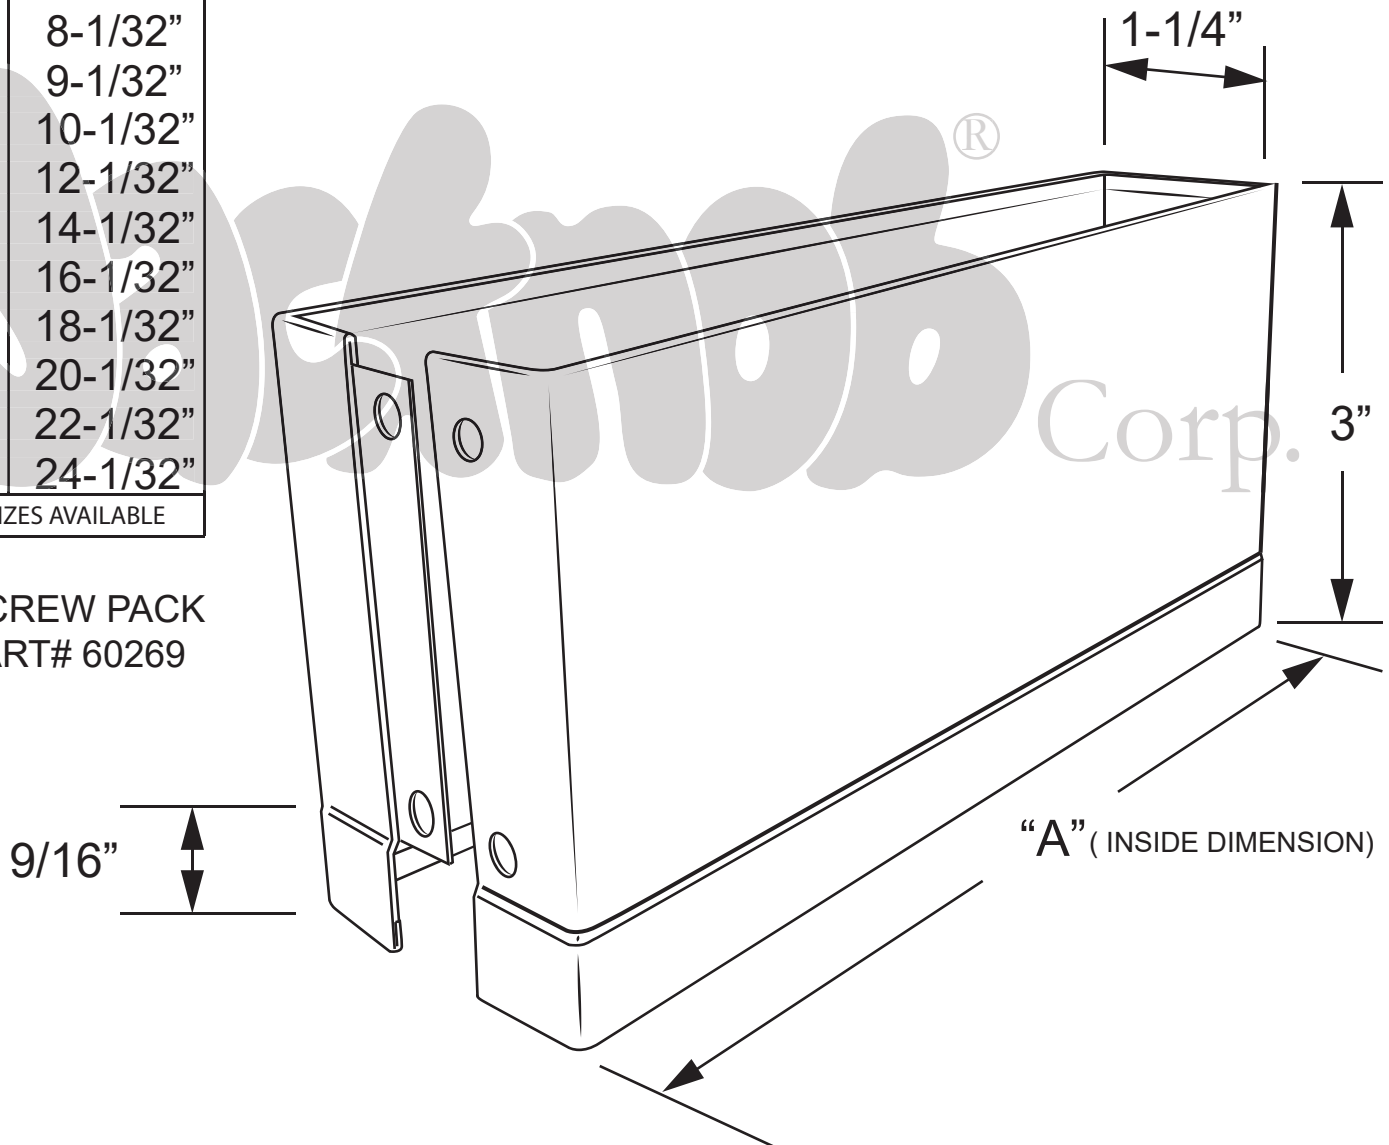

32005 SERIES PILASTER SHOES (PILASTER SHOE 1-1/4" WIDE X 3" HIGH OPEN END)

PART #	"A"
32025	2-1/32"
32035	3-1/32"
32045	4-1/32"
32055	5-1/32"
32065	6-1/32"
32075	7-1/32"
32085	8-1/32"
32095	9-1/32"
32105	10-1/32"
32125	12-1/32"
32145	14-1/32"
32165	16-1/32"
32185	18-1/32"
32205	20-1/32"
32225	22-1/32"
32245	24-1/32"

*CUSTOM SIZES AVAILABLE

NOTE: 22 GAUGE STAINLESS

FOR SCREW PACK
USE PART# 60269

Copyright - 2019 Jacknob Corp. all rights reserved

All dimensions shown are approximate. Do not predrill or fabricate based on dimensions shown.