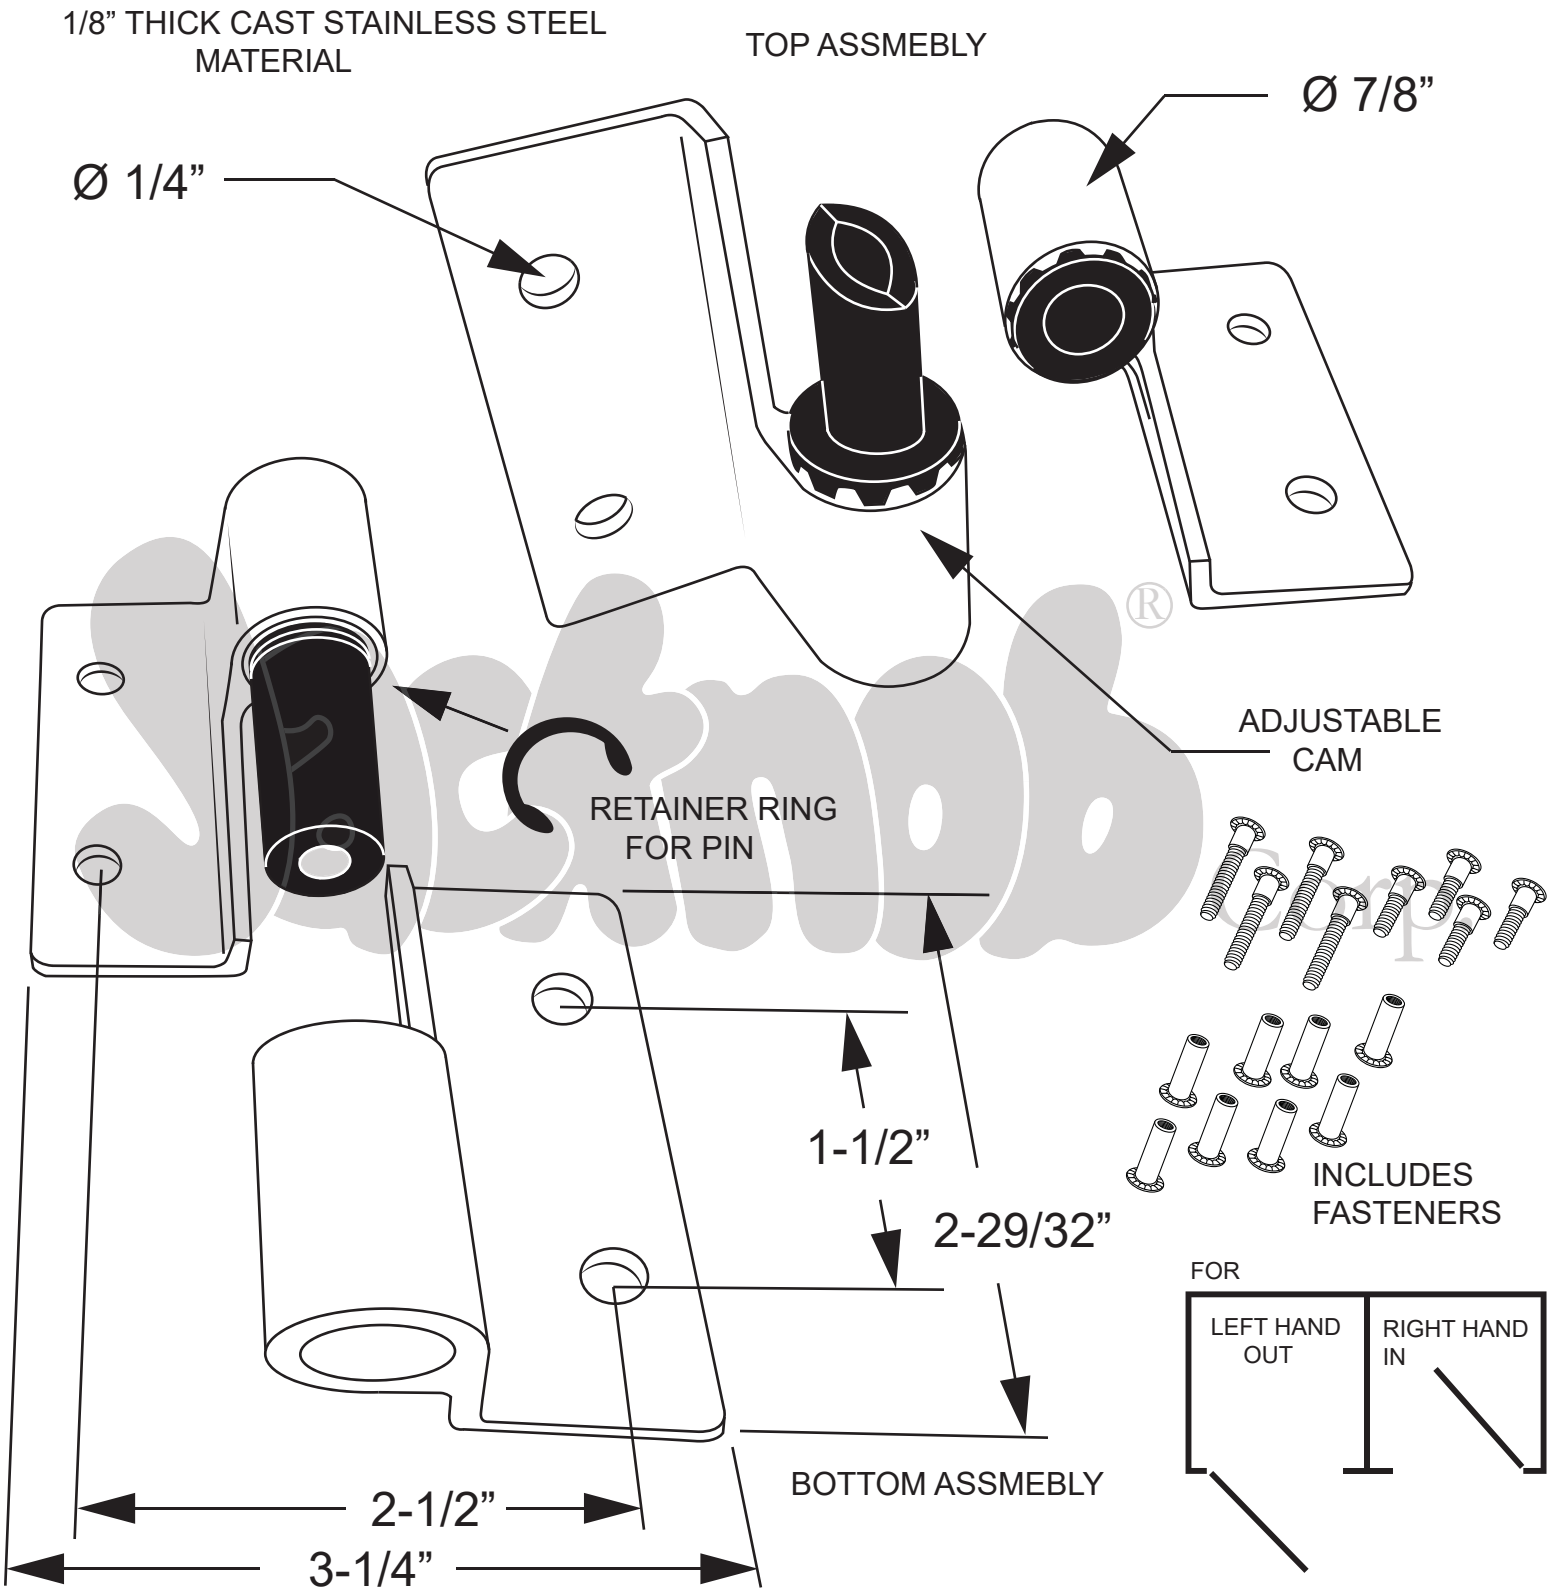

7113 (SURFACE MOUNTED HINGE - RH-IN/LH-OUT)

Copyright - 2019 Jacknob Corp. all rights reserved
 All dimensions shown are approximate. Do not predrill or fabricate based on dimensions shown.
 The manufacturer reserves the right to, and may from time to time, make changes in dimensions and designs.