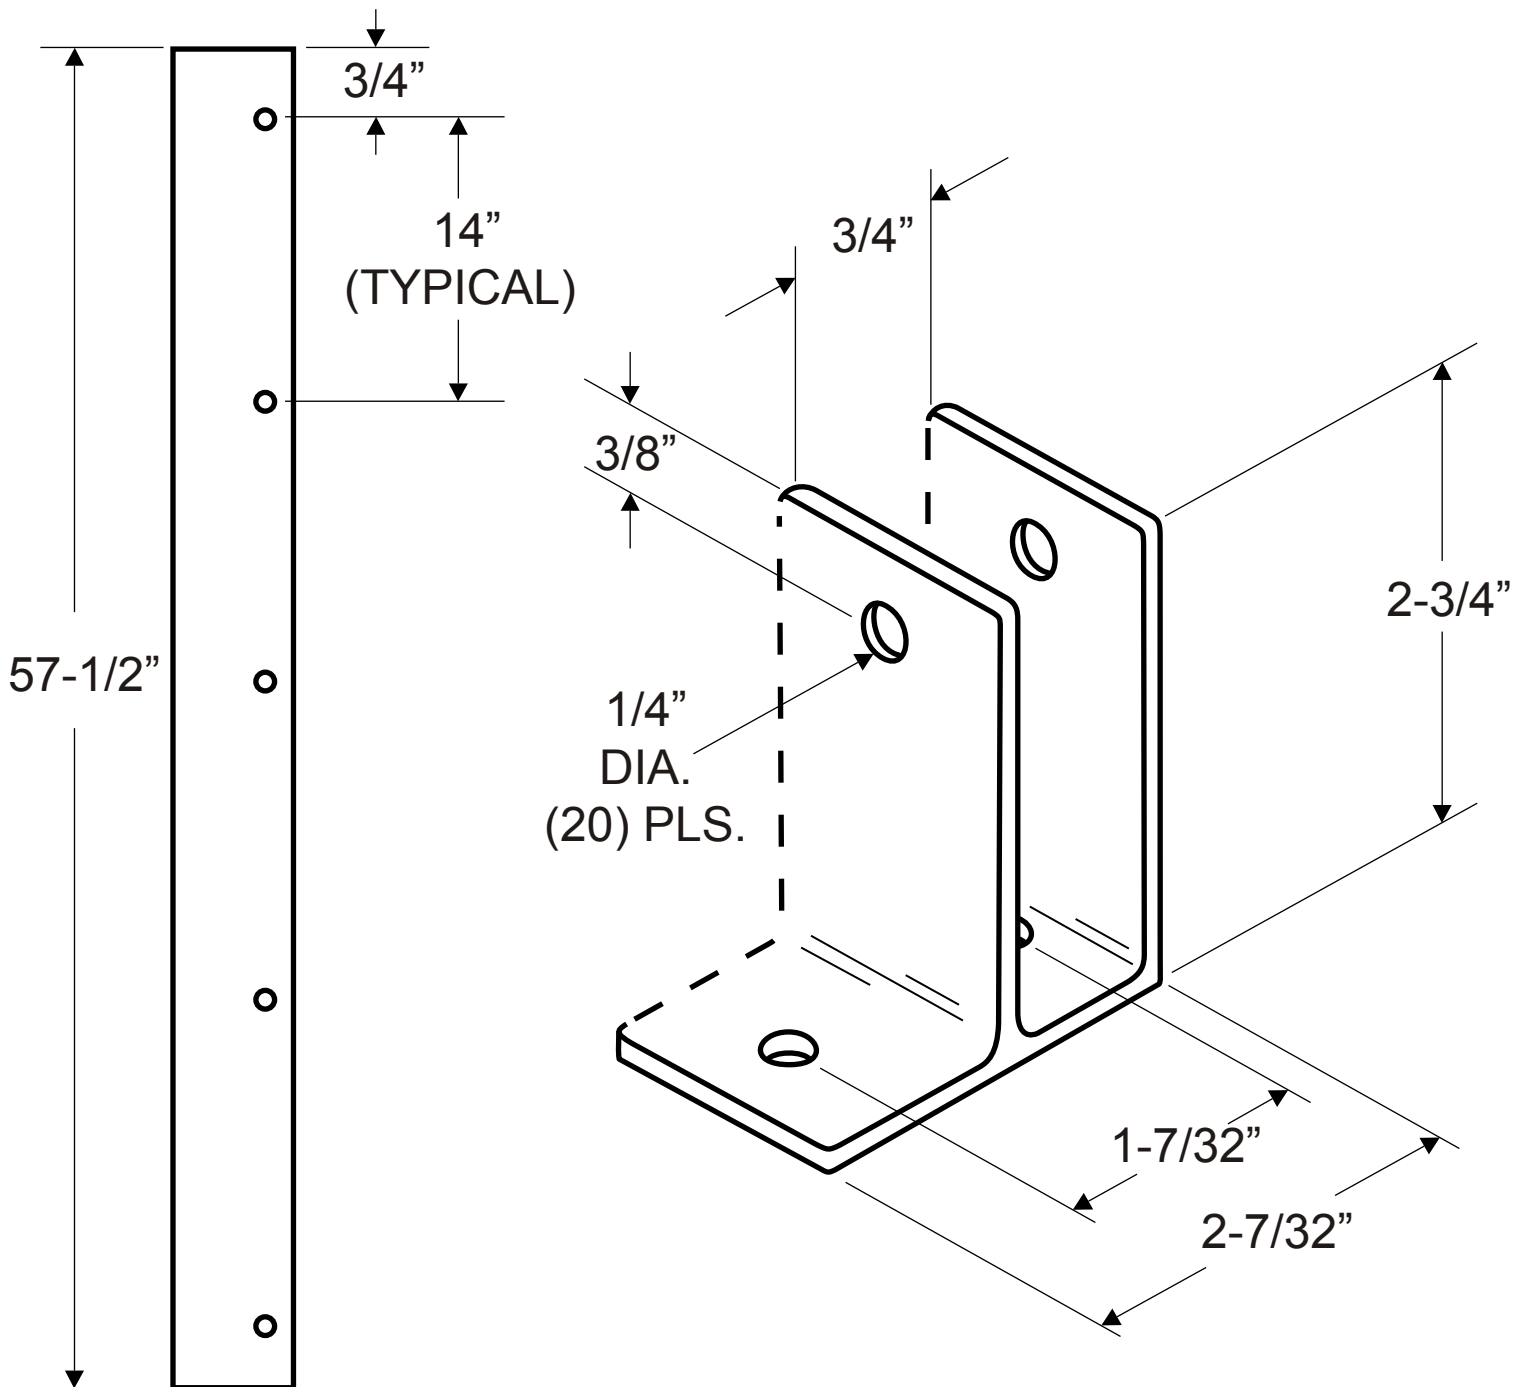

**4364**  
**(WALL BRACKET - ONE EAR 3/4"x57-1/2")**

**NOTE: ALL WALL THICKNESS AT 1/8"**