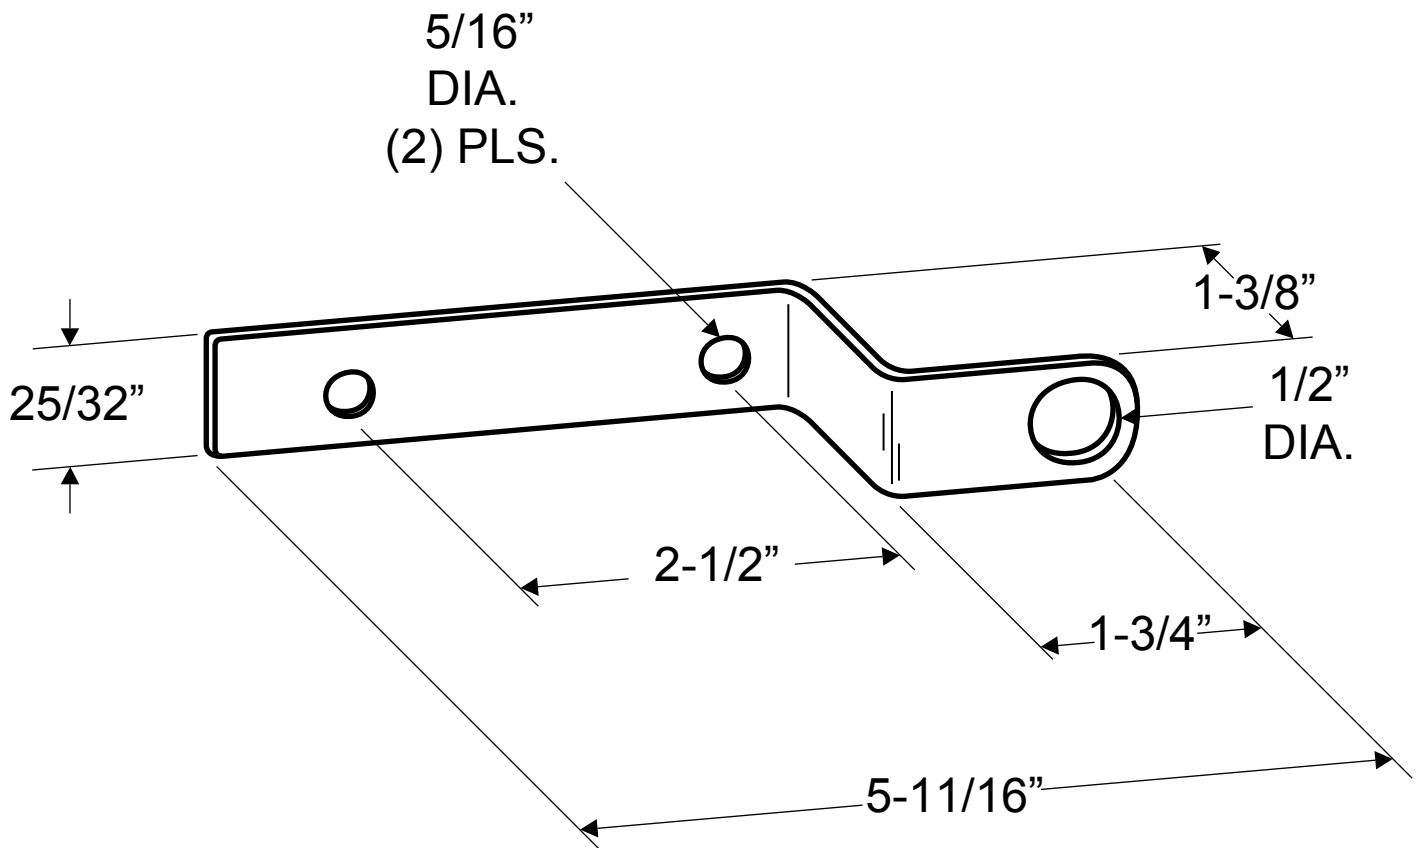

**6799  
(LOCKER HASP)**

**NOTE: 14 GAUGE (.078" THICK STAINLESS)**