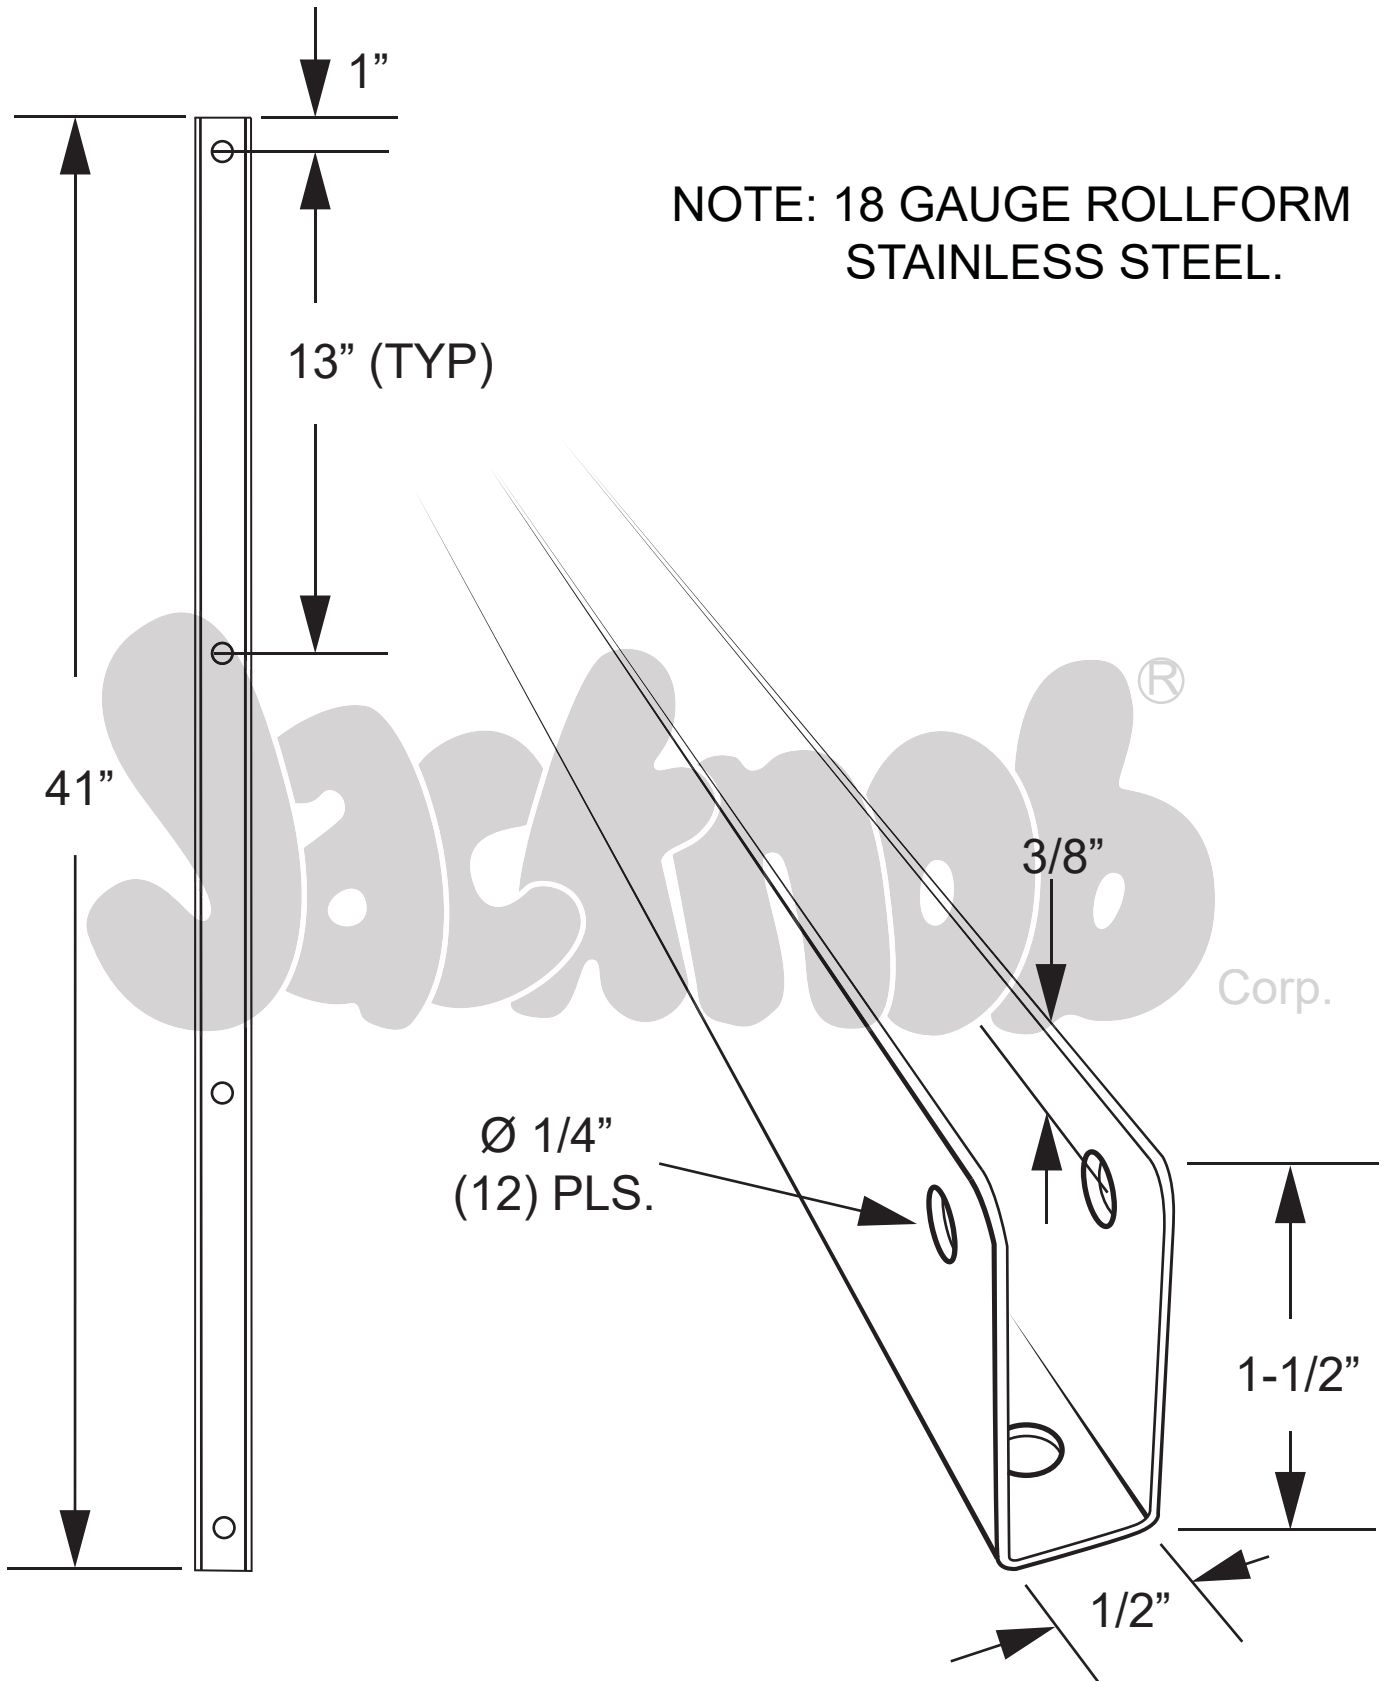

2039

(U-BRACKET 1/2" X 41" CRSS)

Copyright - 2019 Jacknob Corp. all rights reserved

All dimensions shown are approximate. Do not predrill or fabricate based on dimensions shown.

The manufacturer reserves the right to, and may from time to time, make changes in dimensions and designs.