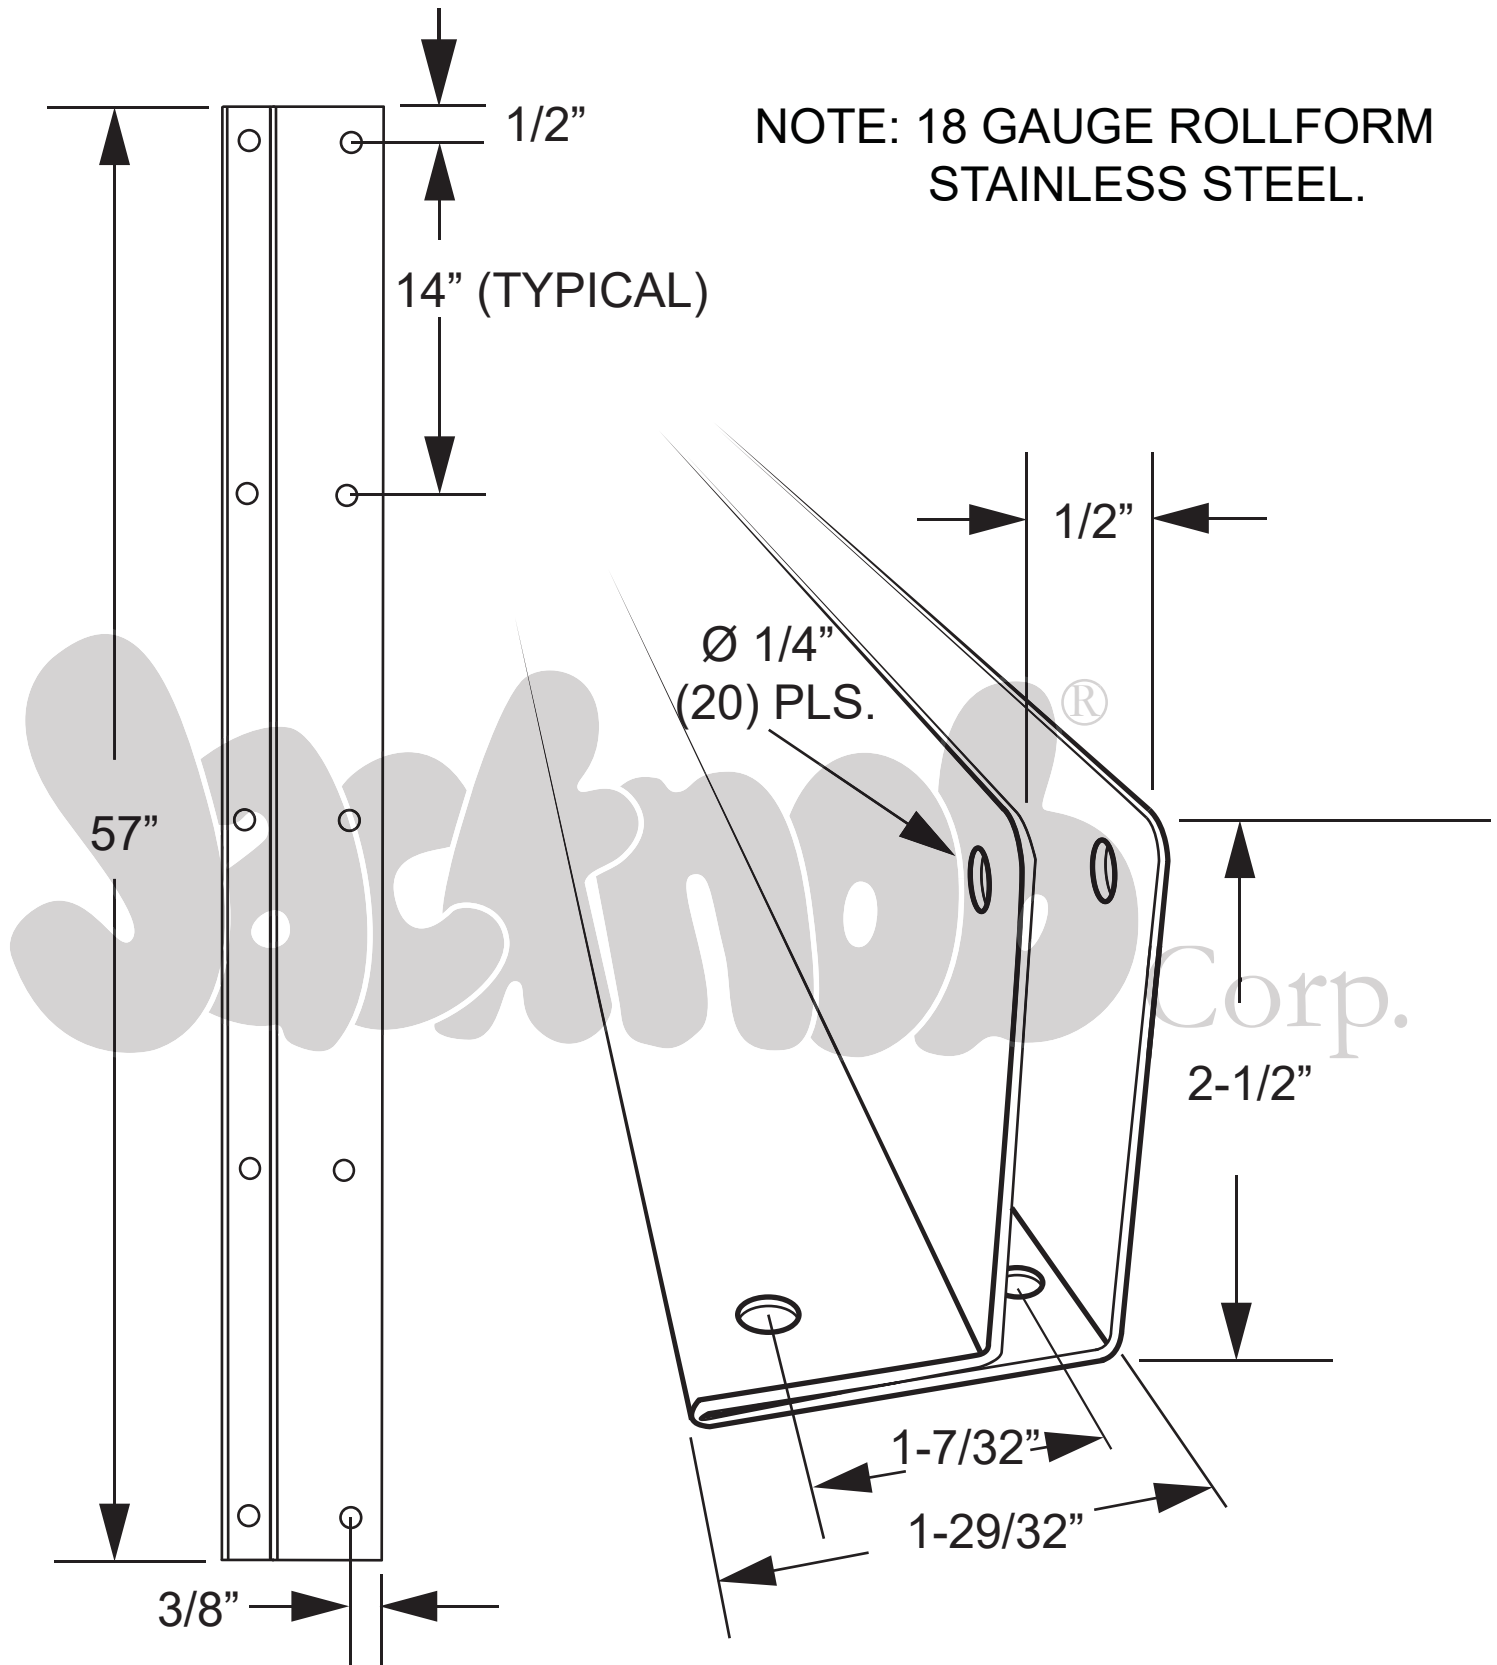

2099

(WALL BRACKET ONE EAR 1/2" X 57" CRSS)

Copyright - 2019 Jacknob Corp. all rights reserved

All dimensions shown are approximate. Do not predrill or fabricate based on dimensions shown.

The manufacturer reserves the right to, and may from time to time, make changes in dimensions and designs.