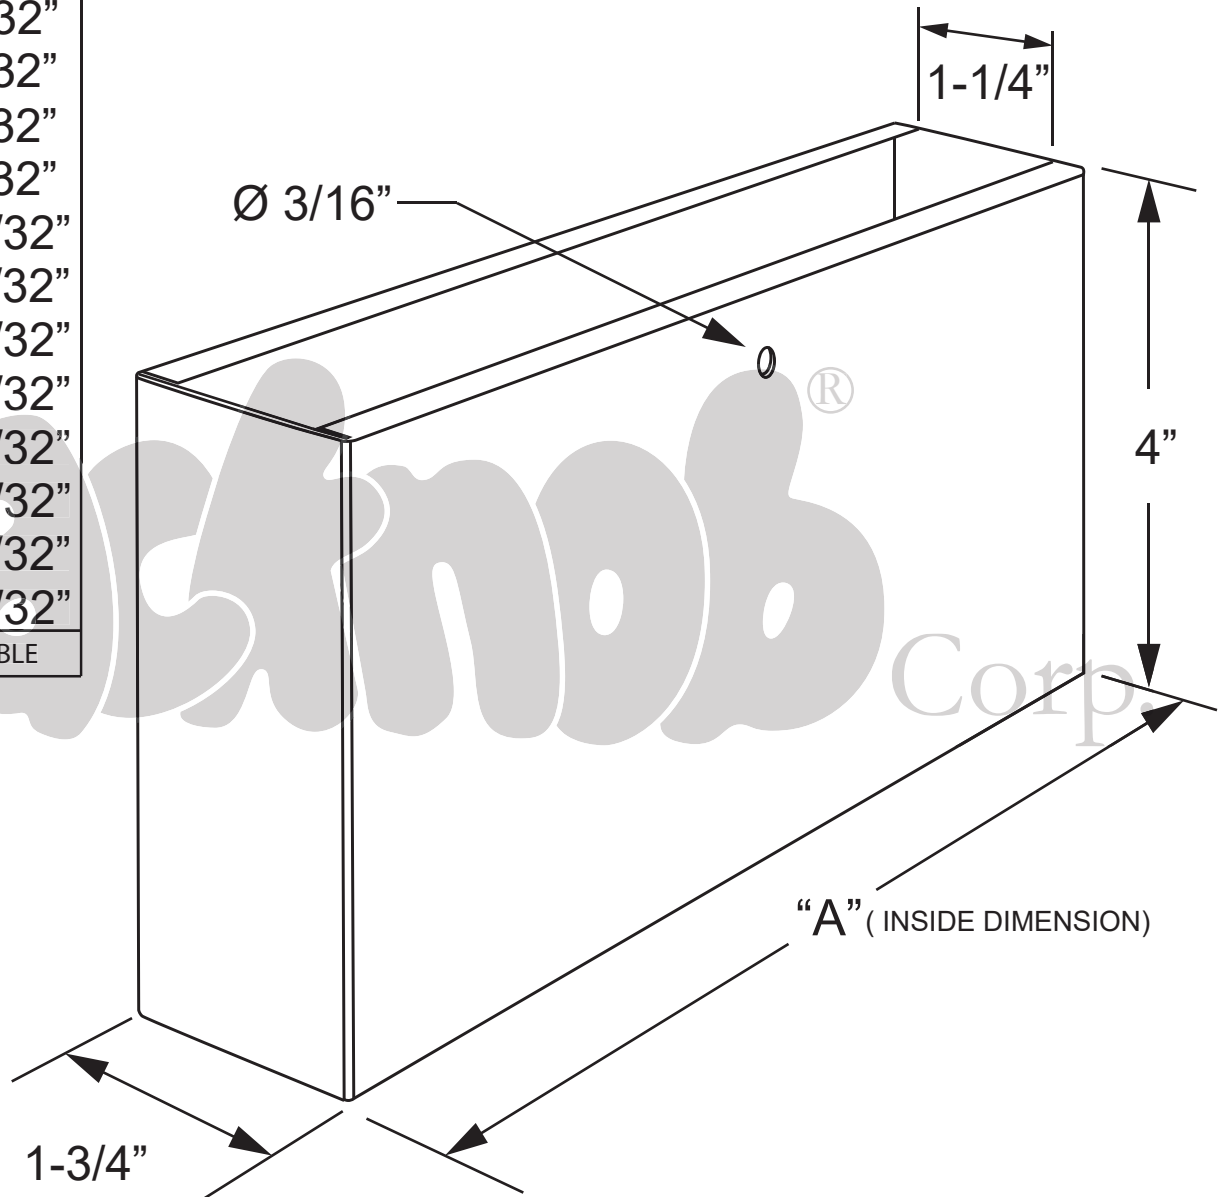

52009 SERIES PILASTER SHOES (PILASTER SHOE OFFSET 1-1/4" WIDE X 4" HIGH)

PART #	"A"
52029	2-1/32"
52039	3-1/32"
52049	4-1/32"
52059	5-1/32"
52069	6-1/32"
52079	7-1/32"
52089	8-1/32"
52099	9-1/32"
52109	10-1/32"
52129	12-1/32"
52149	14-1/32"
52169	16-1/32"
52189	18-1/32"
52209	20-1/32"
52229	22-1/32"
52249	24-1/32"
*CUSTOM SIZES AVAILABLE	

NOTE: 22 GAUGE STAINLESS

Copyright - 2019 Jacknob Corp. all rights reserved

All dimensions shown are approximate. Do not predrill or fabricate based on dimensions shown.

The manufacturer reserves the right to, and may from time to time, make changes in dimensions and designs.