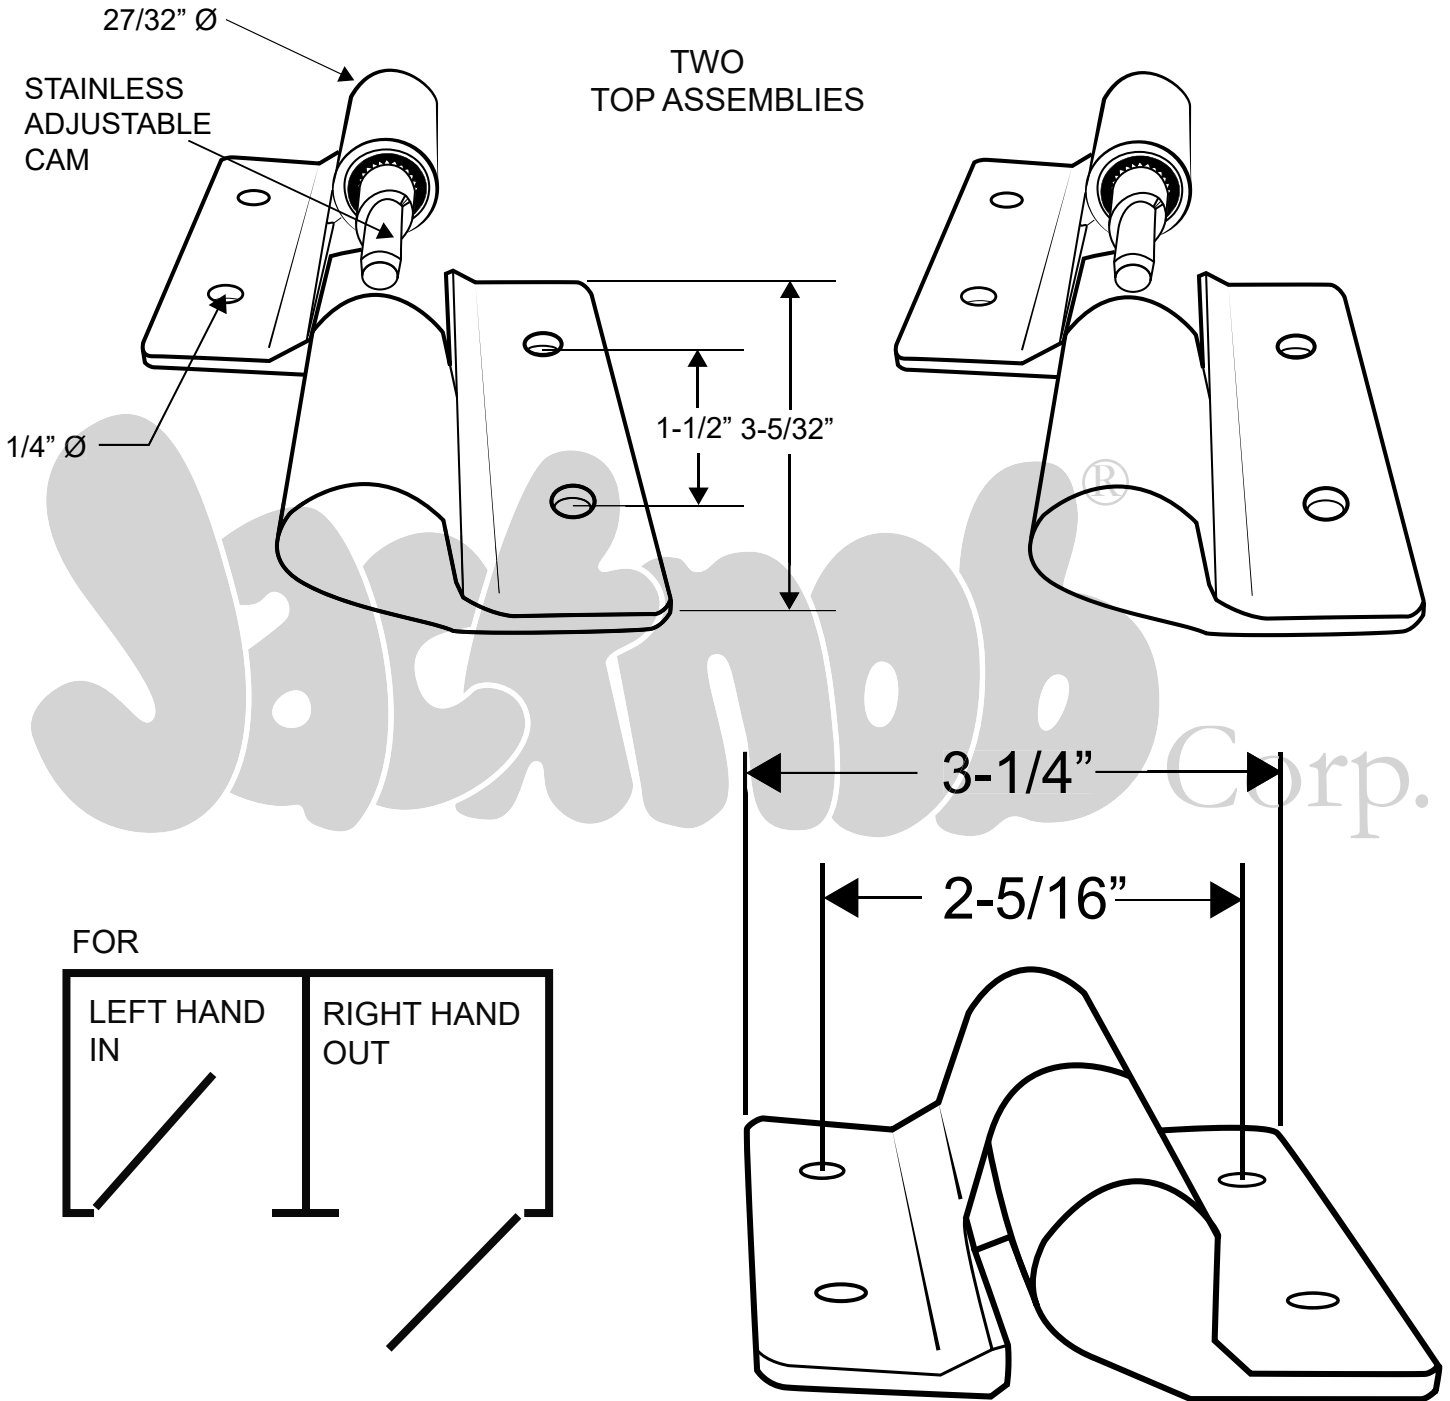

7303

(HINGE - SURFACE MOUNTED .125 LH IN /RH OUT STAINLESS)

Copyright - 2019 Jacknob Corp. all rights reserved

All dimensions shown are approximate. Do not predrill or fabricate based on dimensions shown.

The manufacturer reserves the right to, and may from time to time, make changes in dimensions and designs.