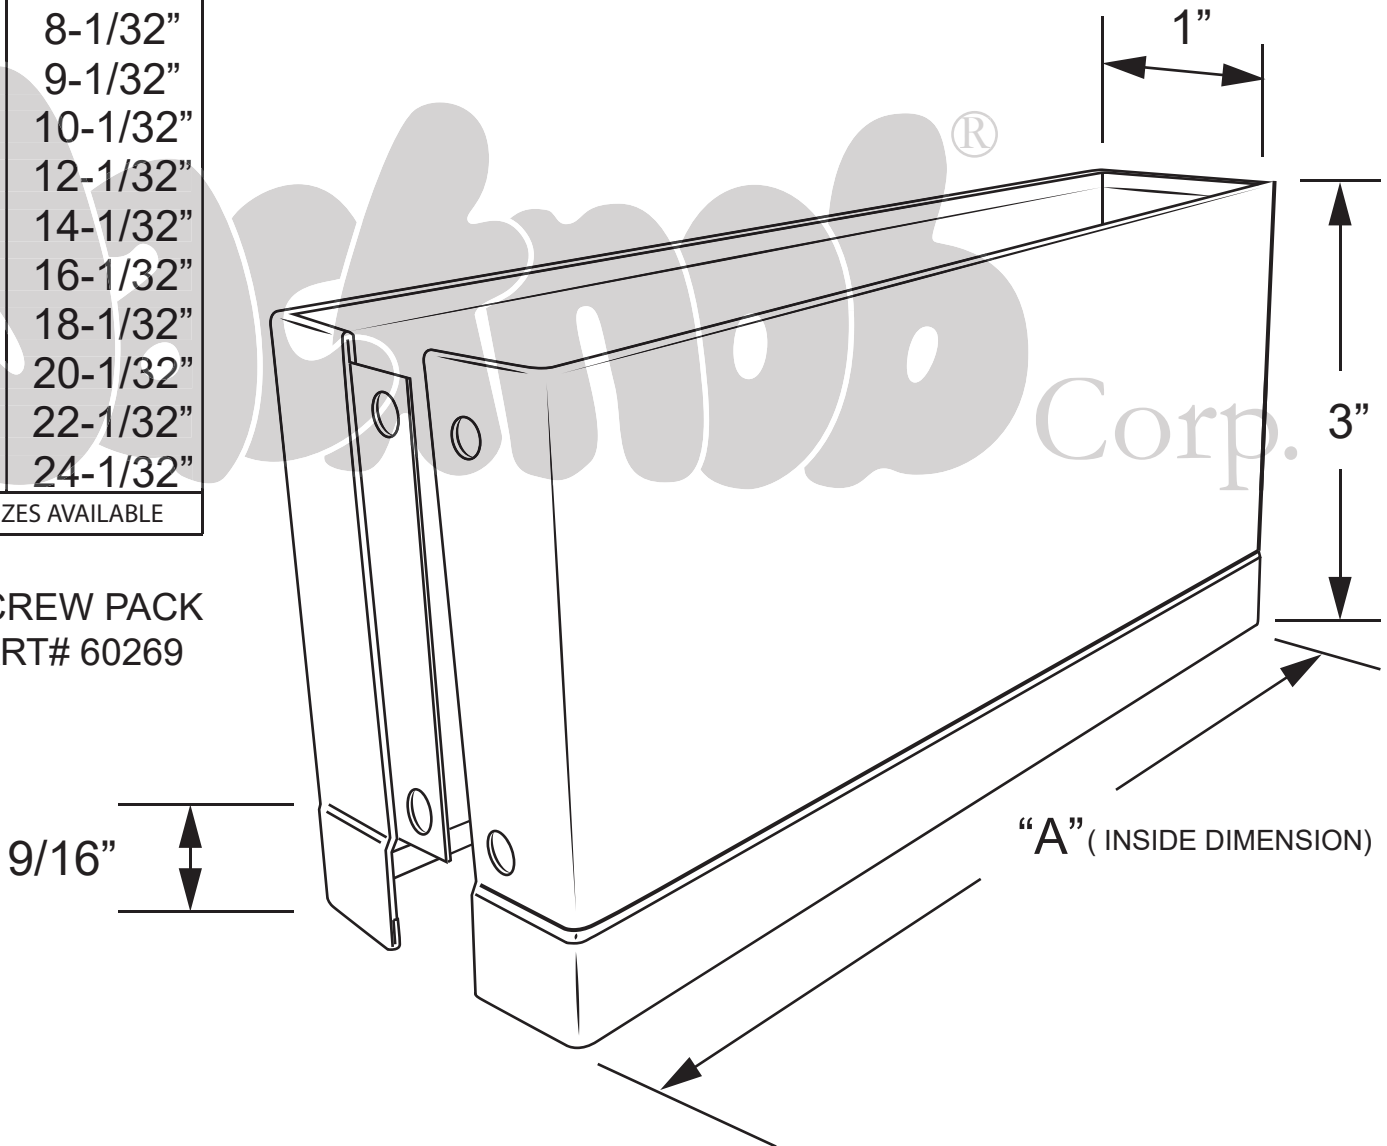

34005 SERIES PILASTER SHOES (PILASTER SHOE 1" WIDE X 3" HIGH OPEN END)

PART #	"A"
34025	2-1/32"
34035	3-1/32"
34045	4-1/32"
34055	5-1/32"
34065	6-1/32"
34075	7-1/32"
34085	8-1/32"
34095	9-1/32"
34105	10-1/32"
34125	12-1/32"
34145	14-1/32"
34165	16-1/32"
34185	18-1/32"
34205	20-1/32"
34225	22-1/32"
34245	24-1/32"

*CUSTOM SIZES AVAILABLE

NOTE: 22 GAUGE STAINLESS

FOR SCREW PACK
USE PART# 60269

Copyright - 2019 Jacknob Corp. all rights reserved

All dimensions shown are approximate. Do not predrill or fabricate based on dimensions shown.