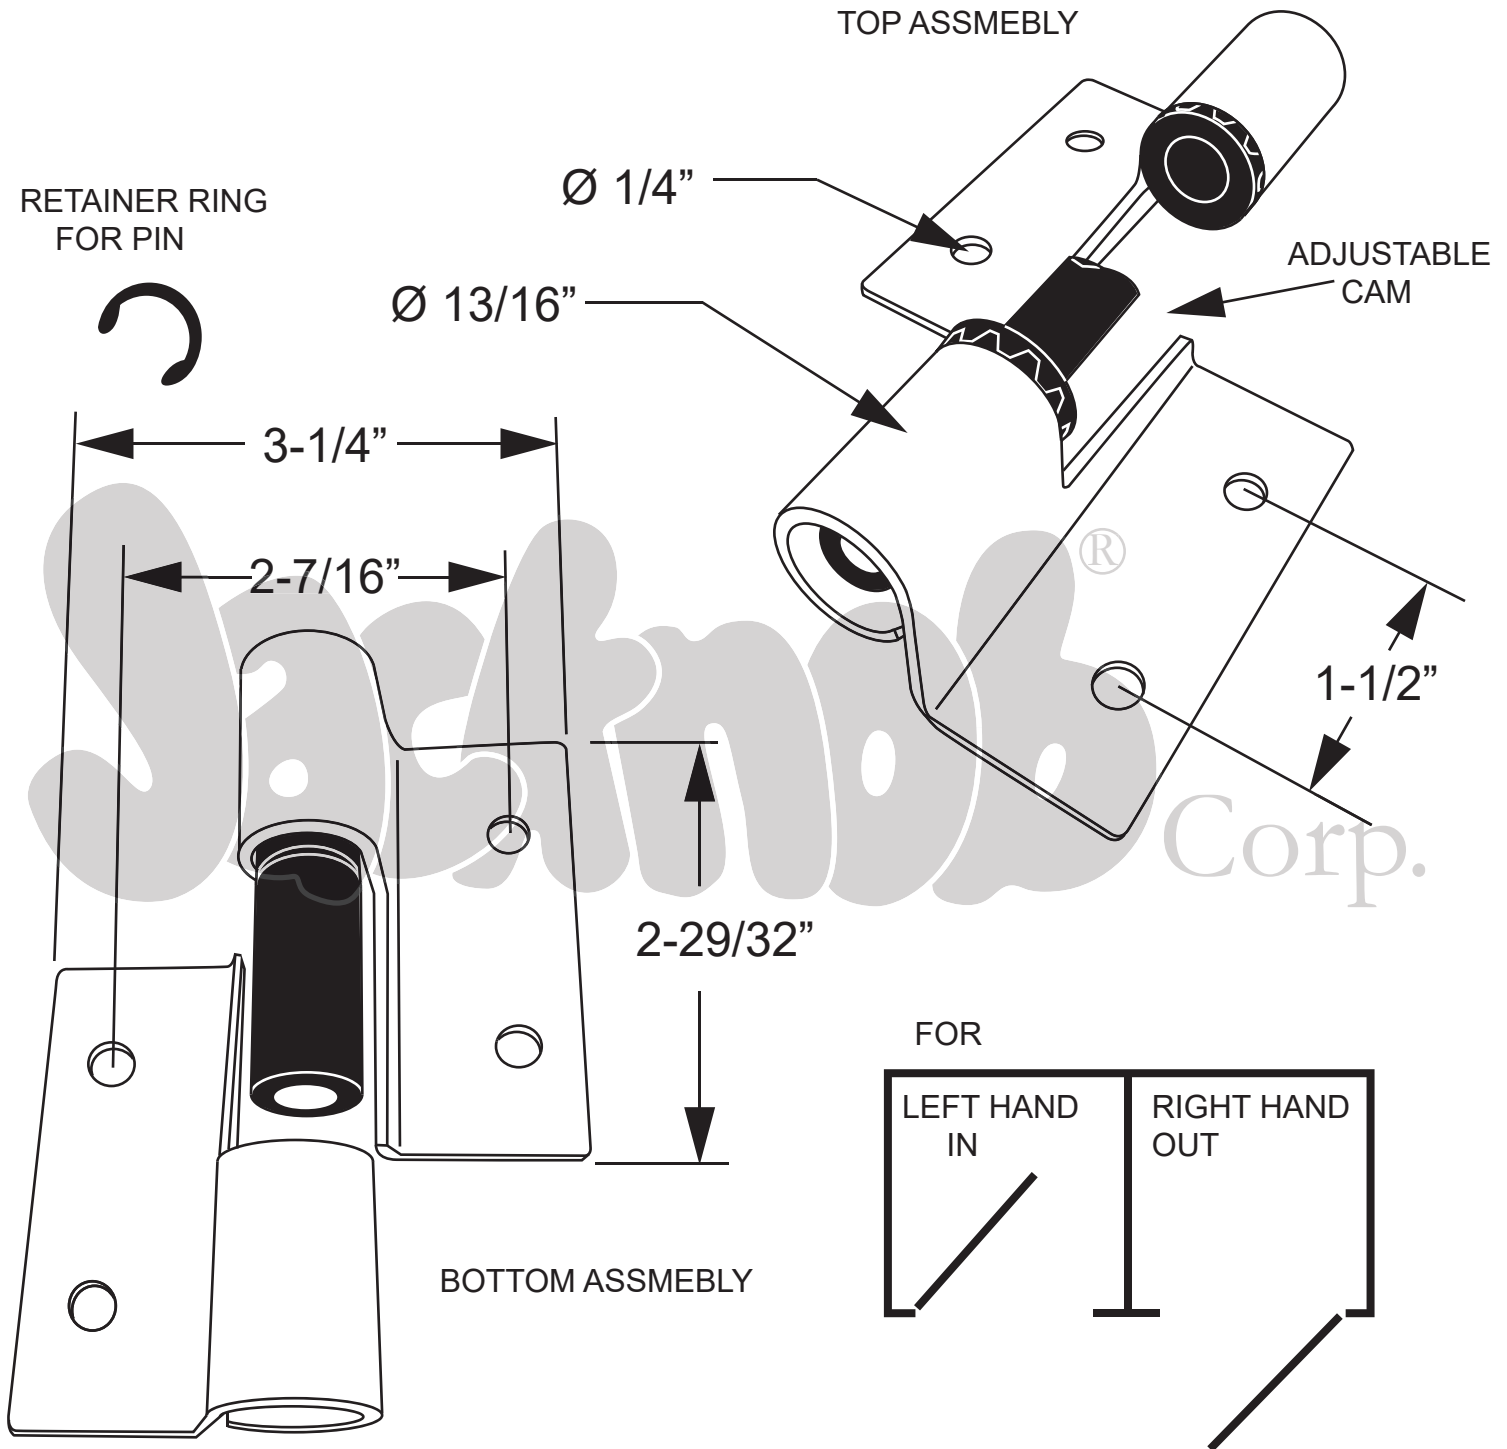

# 7043 (SURFACE MOUNTED HINGE - LH-IN/RH-OUT .090" CRSS)

Copyright - 2019 Jacknob Corp. all rights reserved

All dimensions shown are approximate. Do not predrill or fabricate based on dimensions shown.

The manufacturer reserves the right to, and may from time to time, make changes in dimensions and designs.