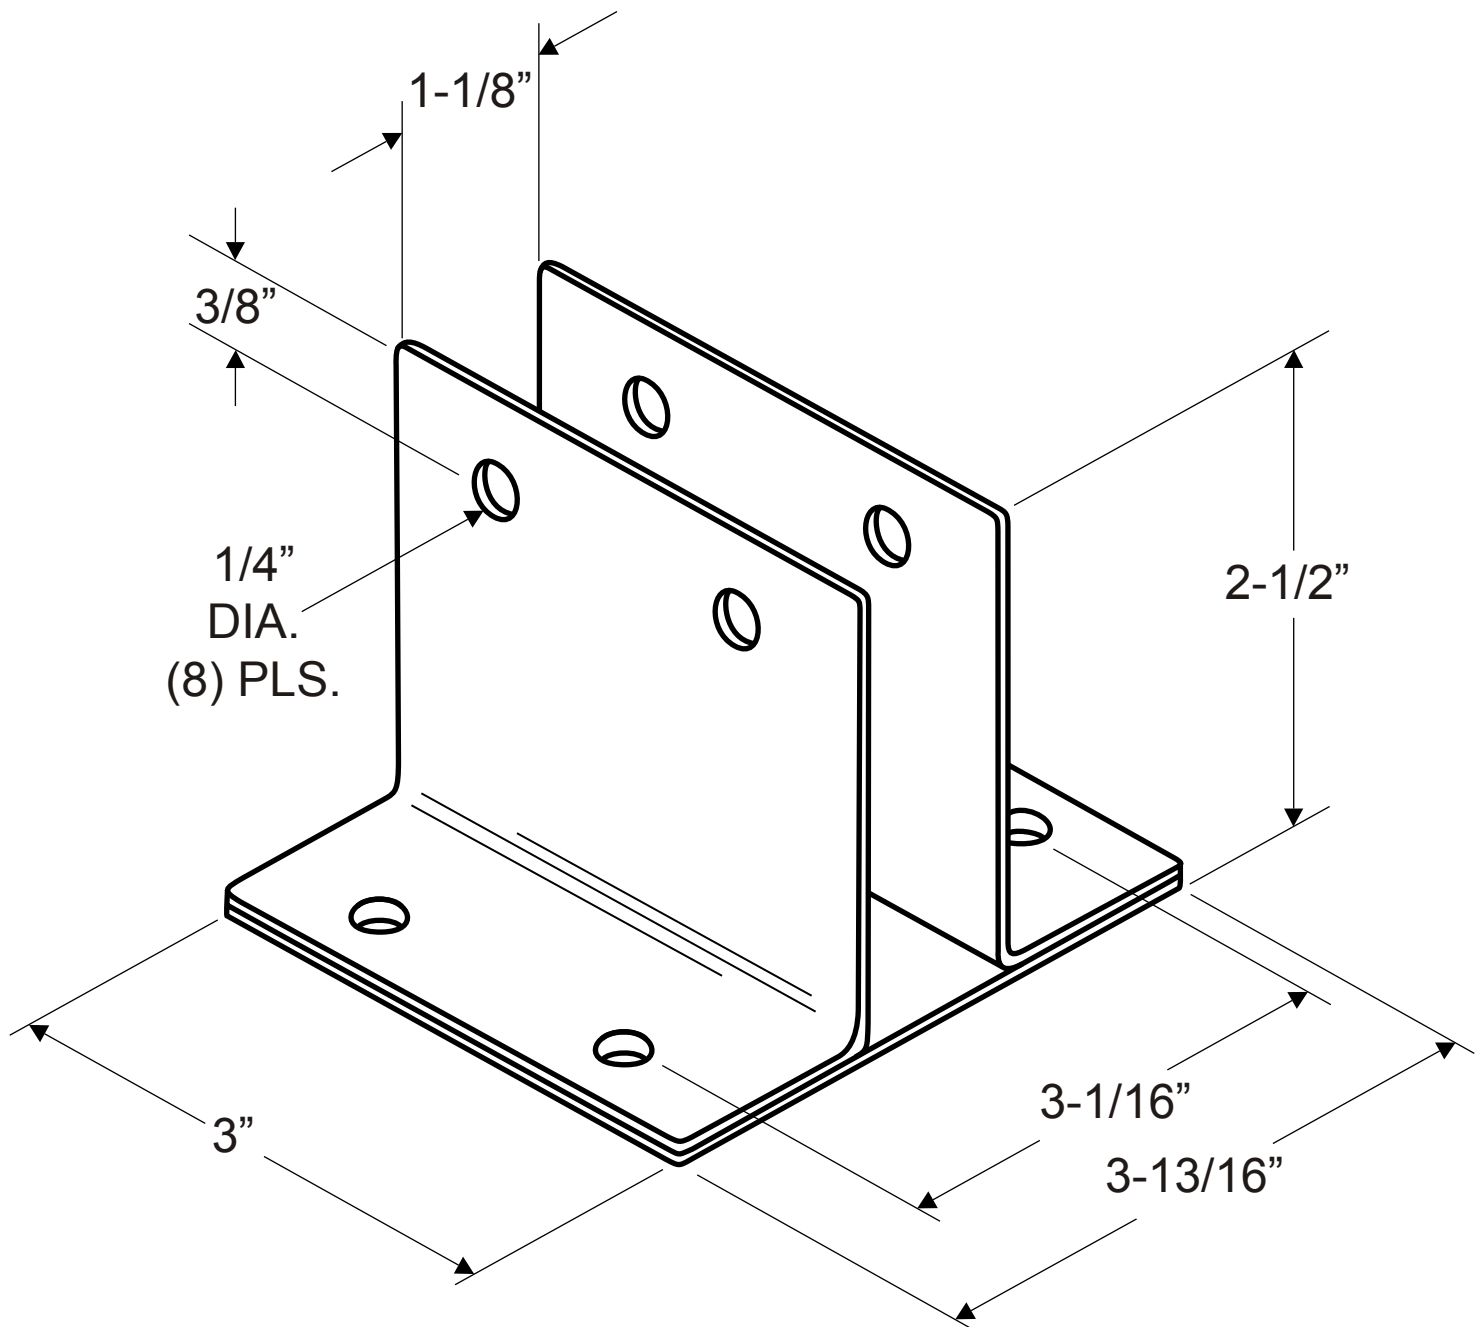

2389
(WALL BRACKET - TWO EAR DOUBLE HIGH 1-1/8")

NOTE: 14 GAUGE (.075" THICK STAINLESS)