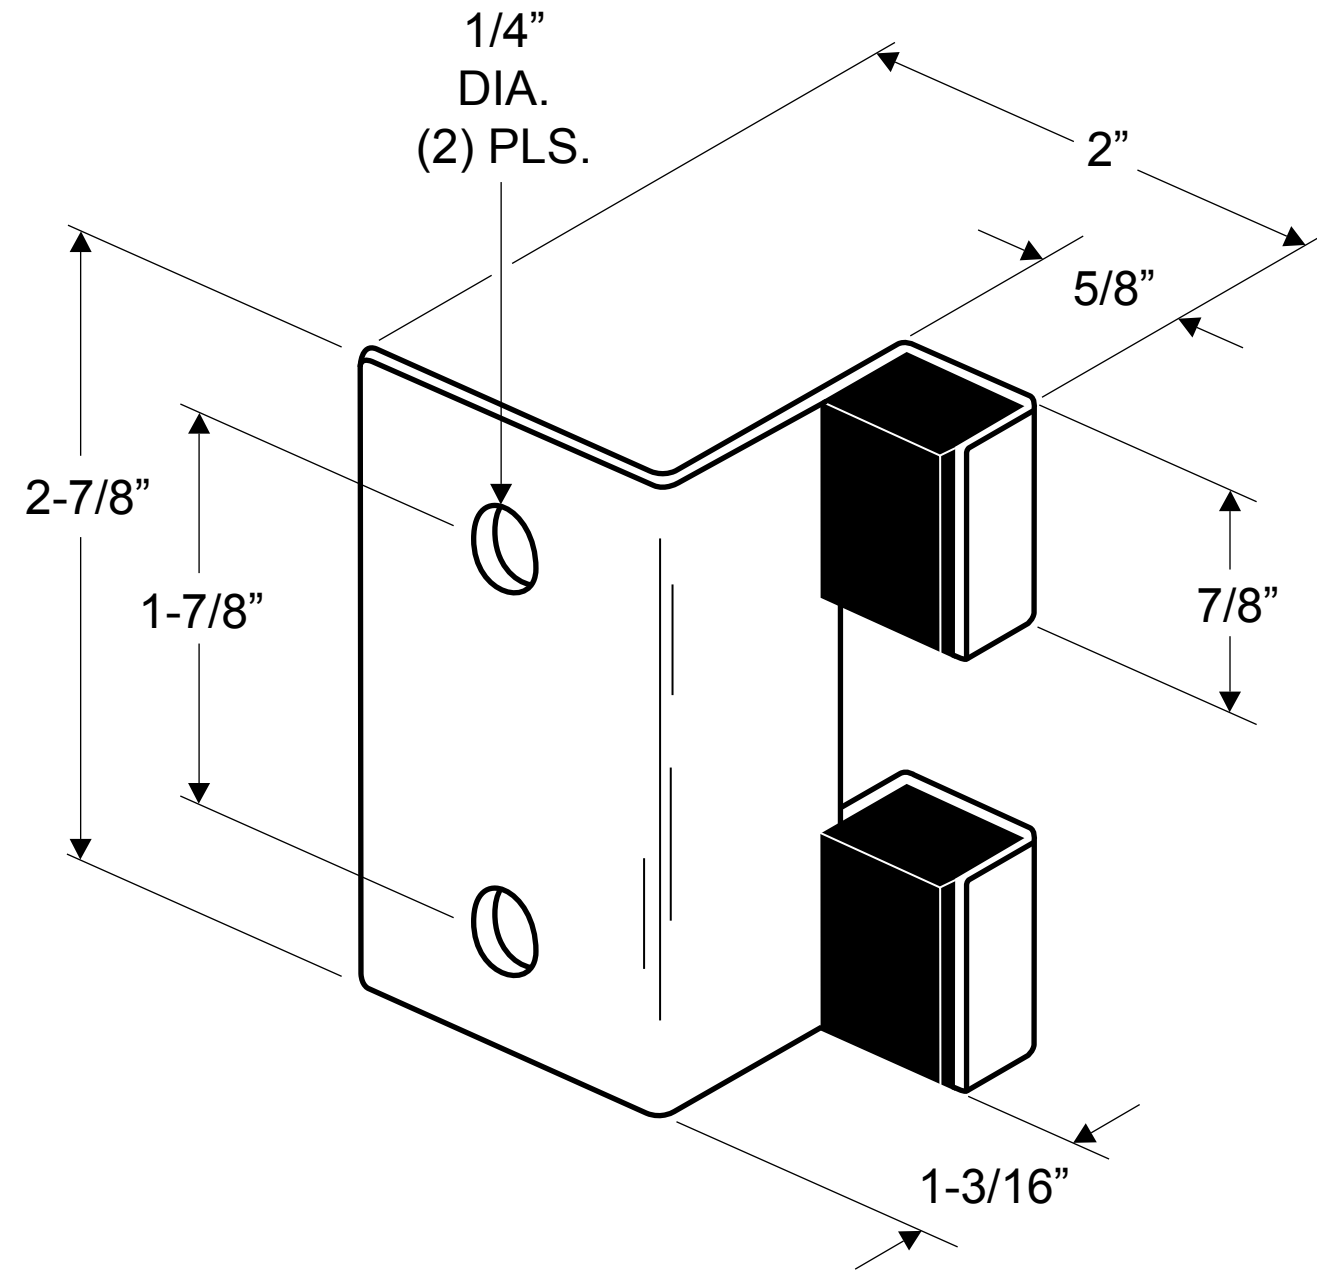

**6599
(STRIKE AND KEEPER - OUTSWING 1-1/8")**

**NOTE: FOR SQUARE EDGE POST
14 GAUGE (.075" THICK STAINLESS)**

**INSTRUCTIONS FOR INSTALLING
6359, 6379, 6399, 6599 STRIKES**