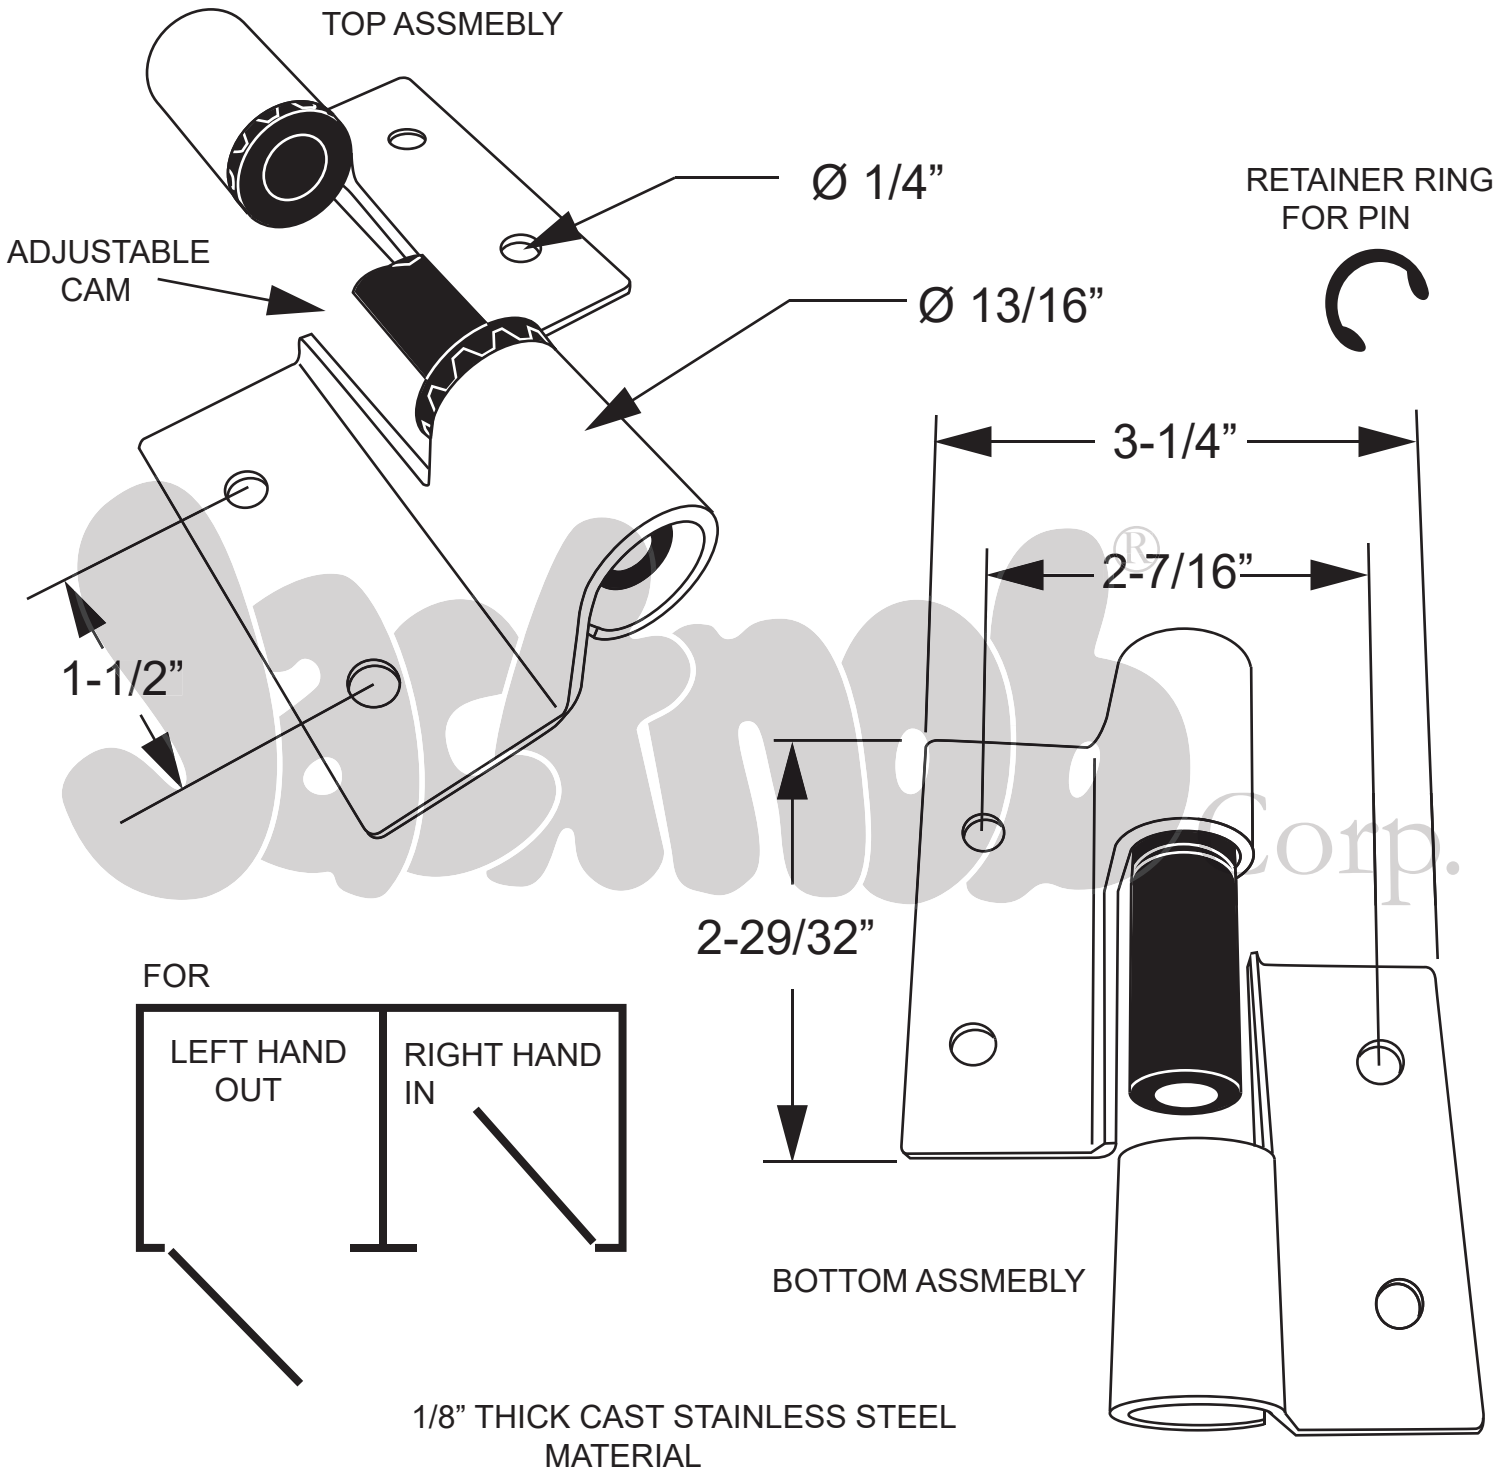

7053

(SURFACE MOUNTED HINGE - RH-IN/LH-OUT .125" CRSS)

Copyright - 2019 Jacknob Corp. all rights reserved

All dimensions shown are approximate. Do not predrill or fabricate based on dimensions shown.

The manufacturer reserves the right to, and may from time to time, make changes in dimensions and designs.