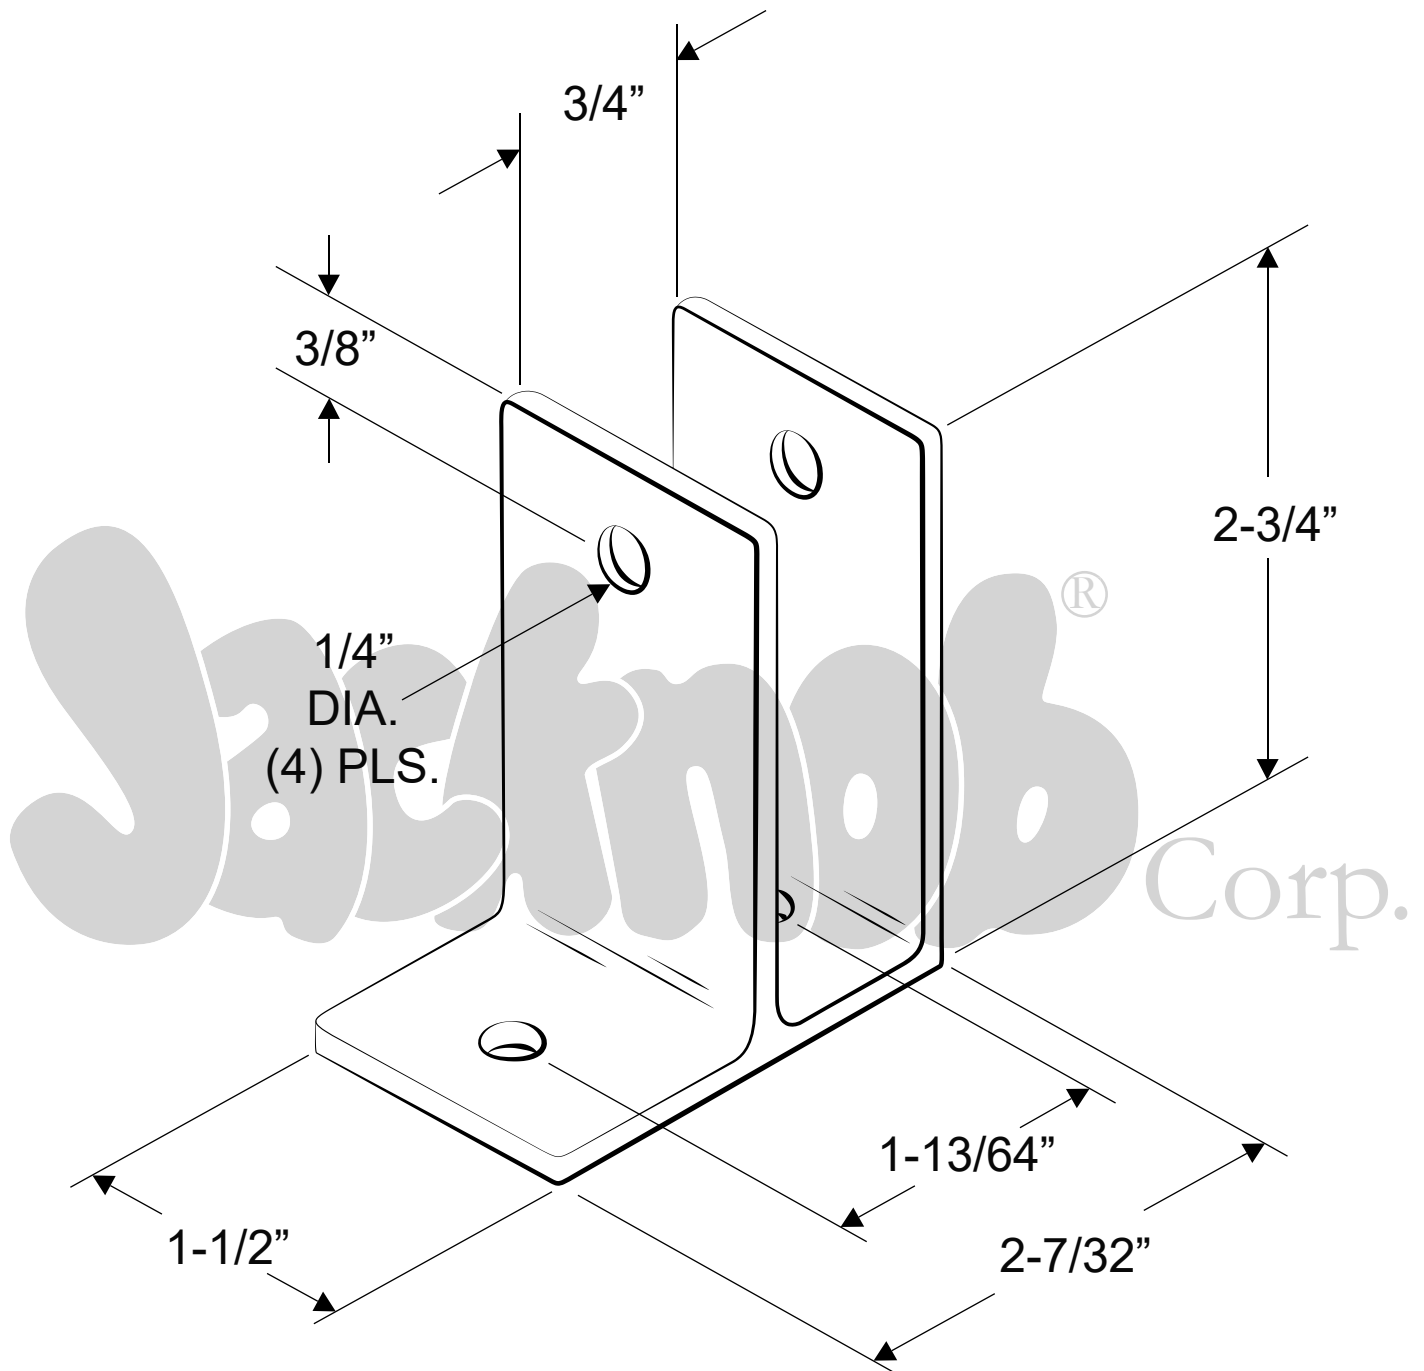

1644
(WALL BRACKET - ONE EAR 3/4")

NOTE: ALL WALL THICKNESS AT 1/8"

Copyright - 2019 Jacknob Corp. all rights reserved

All dimensions shown are approximate. Do not predrill or fabricate based on dimensions shown.

The manufacturer reserves the right to, and may from time to time, make changes in dimensions and designs.