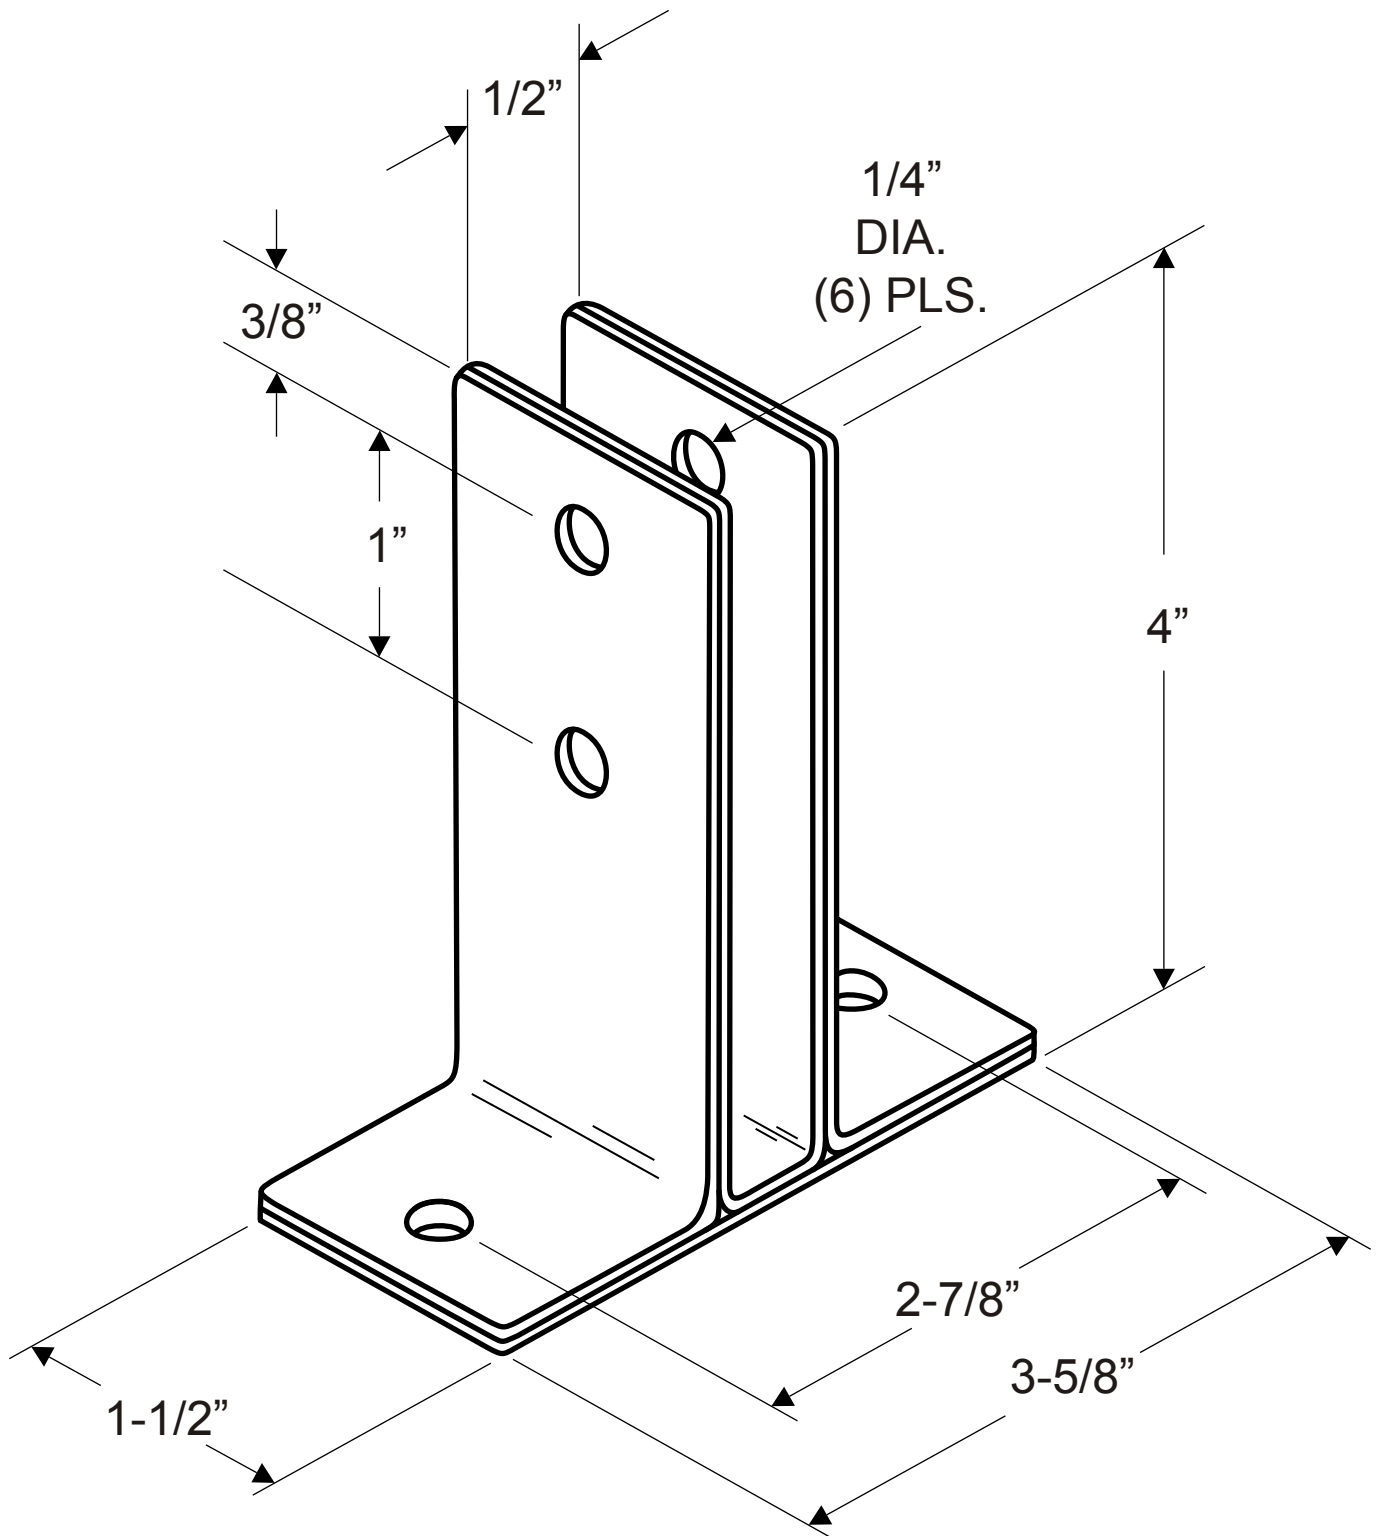

**4309**  
**(URINAL SCREEN BRACKET - X-HEAVY X-LONG 1/2")**

**NOTE: 14 GAUGE (.075" THICK STAINLESS)**