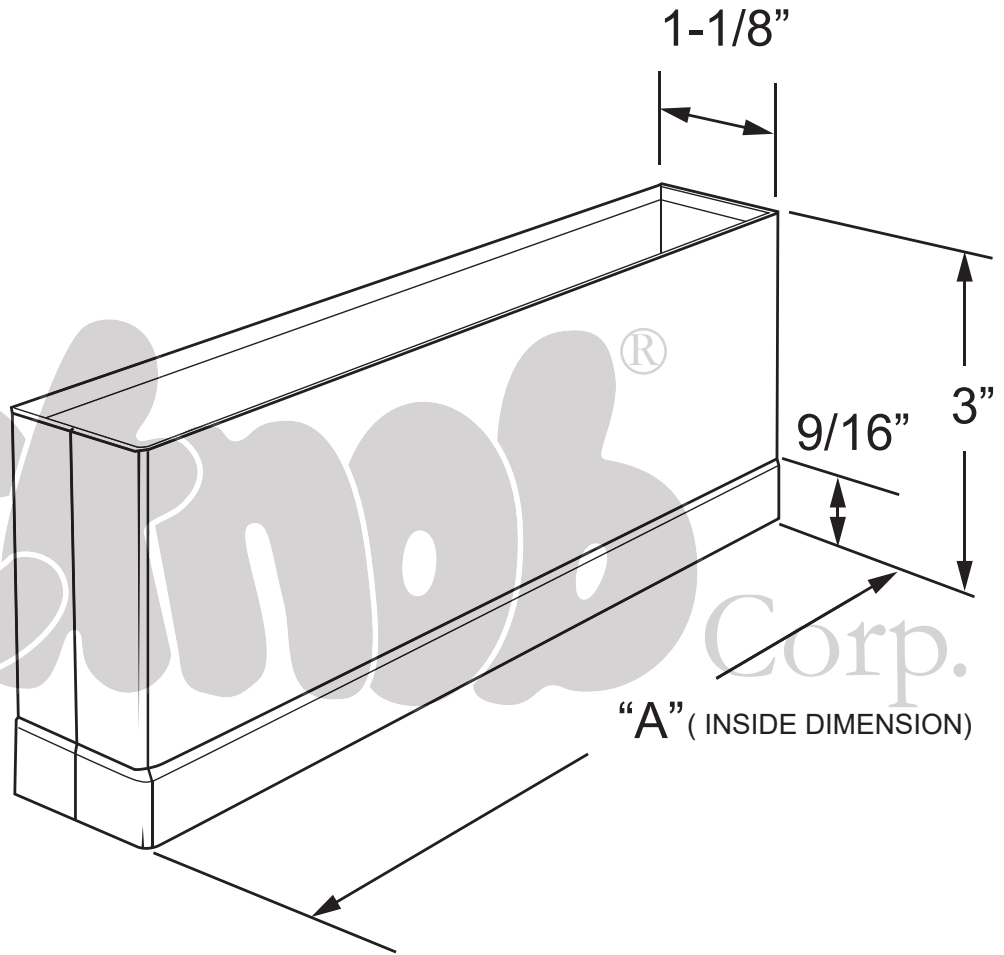

33009 SERIES PILASTER SHOES (PILASTER SHOE 1-1/8" WIDE X 3" HIGH)

PART #	"A"
33029	2-1/32"
33039	3-1/32"
33049	4-1/32"
33059	5-1/32"
33069	6-1/32"
33079	7-1/32"
33089	8-1/32"
33099	9-1/32"
33109	10-1/32"
33129	12-1/32"
33149	14-1/32"
33169	16-1/32"
33189	18-1/32"
33209	20-1/32"
33229	22-1/32"
33249	24-1/32"

*CUSTOM SIZES AVAILABLE

NOTE: 22 GAUGE STAINLESS

Copyright - 2019 Jacknob Corp. all rights reserved

All dimensions shown are approximate. Do not predrill or fabricate based on dimensions shown.

The manufacturer reserves the right to, and may from time to time, make changes in dimensions and designs.