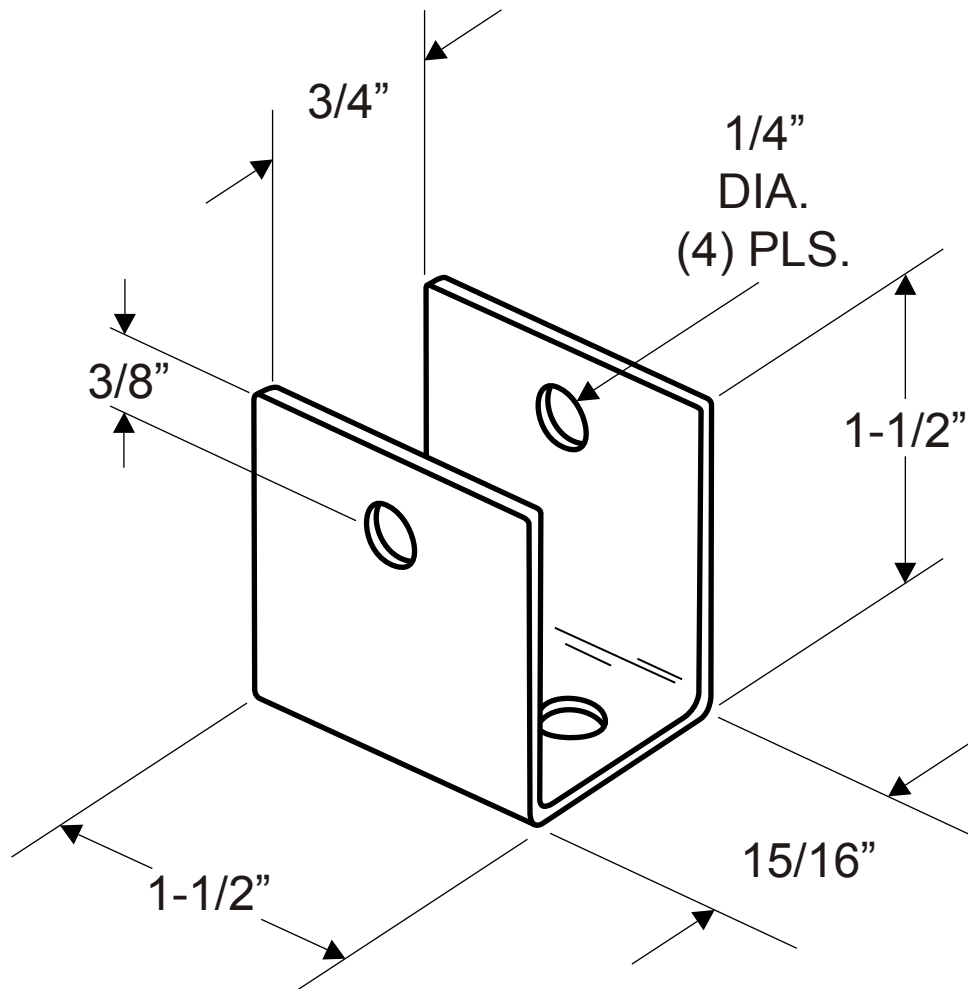

**1899  
(U-BRACKET 3/4")**

**NOTE: 14 GAUGE (.075" THICK STAINLESS)  
TWO HOLES IN BASE**