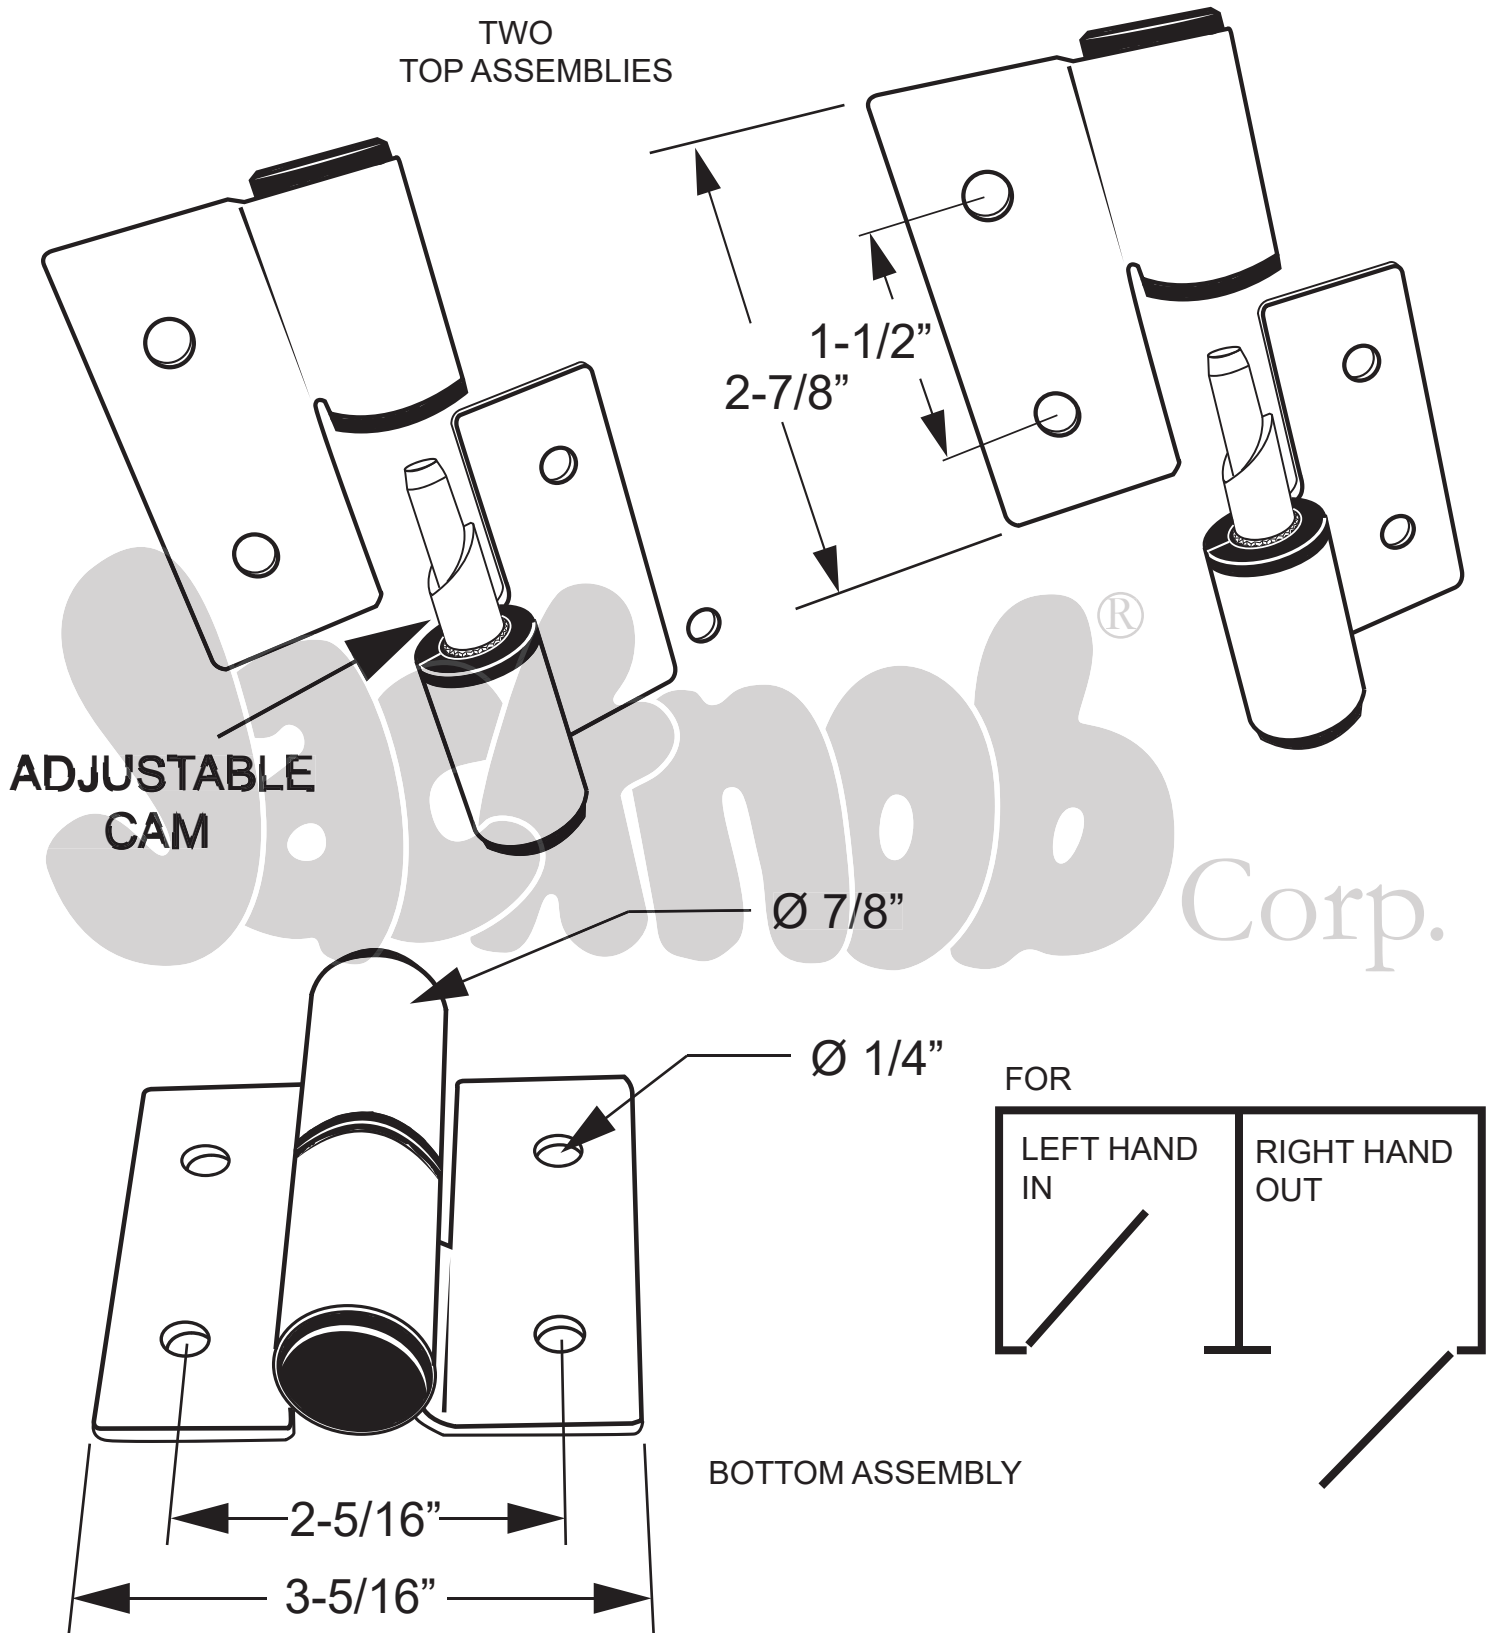

# 7893

(HINGE - SURFACE MOUNTED (LH-IN/RH-OUT) 1/8" CRSS

Copyright - 2019 Jacknob Corp. all rights reserved

All dimensions shown are approximate. Do not predrill or fabricate based on dimensions shown.

The manufacturer reserves the right to, and may from time to time, make changes in dimensions and designs.