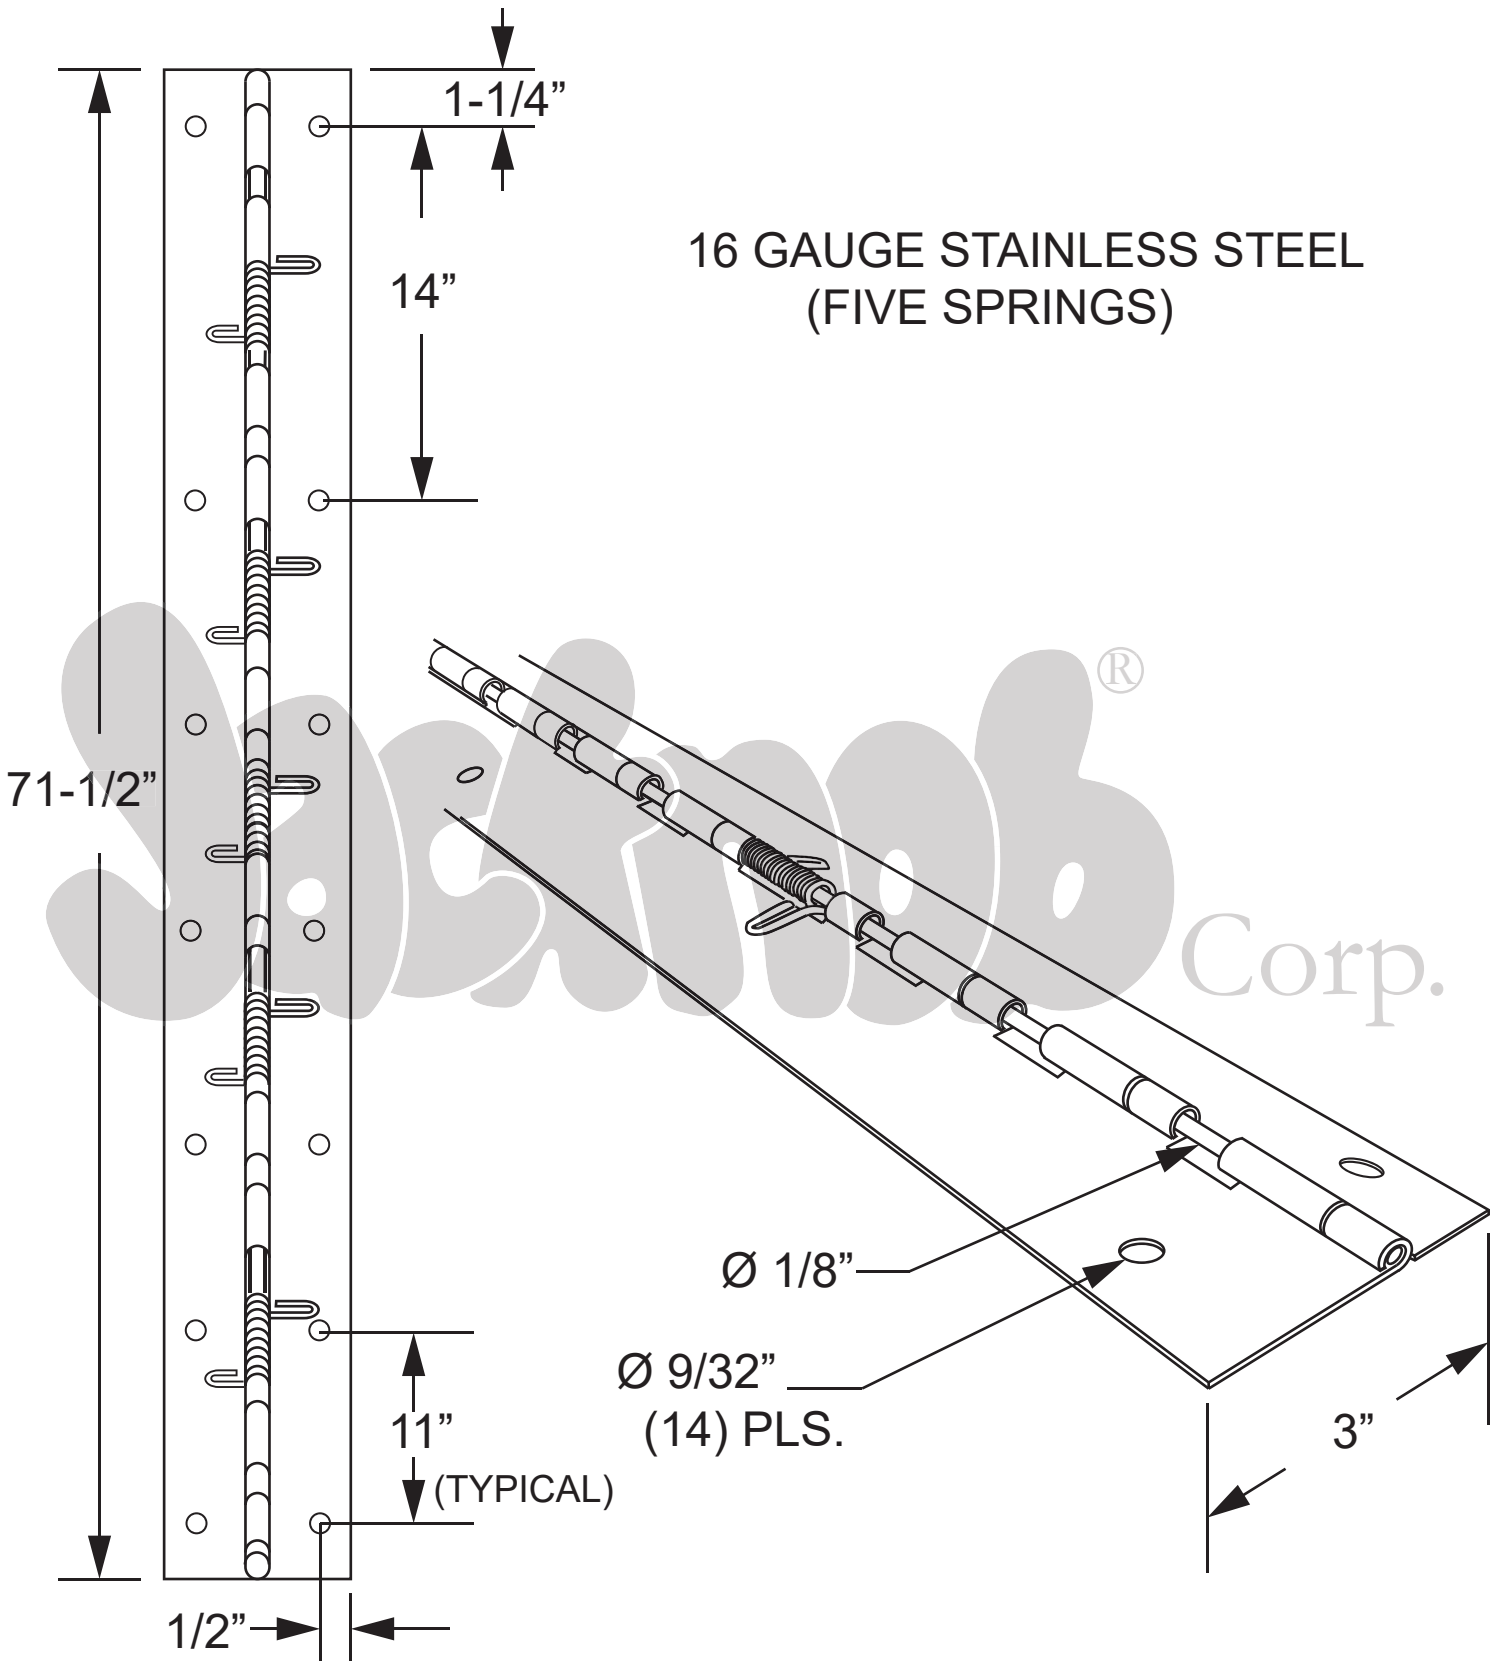

7769

(PIANO HINGE 71-1/2" SPRING CLOSE (LH-IN/RH-OUT) -LIFT SS)

Copyright - 2020 Jacknob Corp. all rights reserved

All dimensions shown are approximate. Do not predrill or fabricate based on dimensions shown.

The manufacturer reserves the right to, and may from time to time, make changes in dimensions and designs.