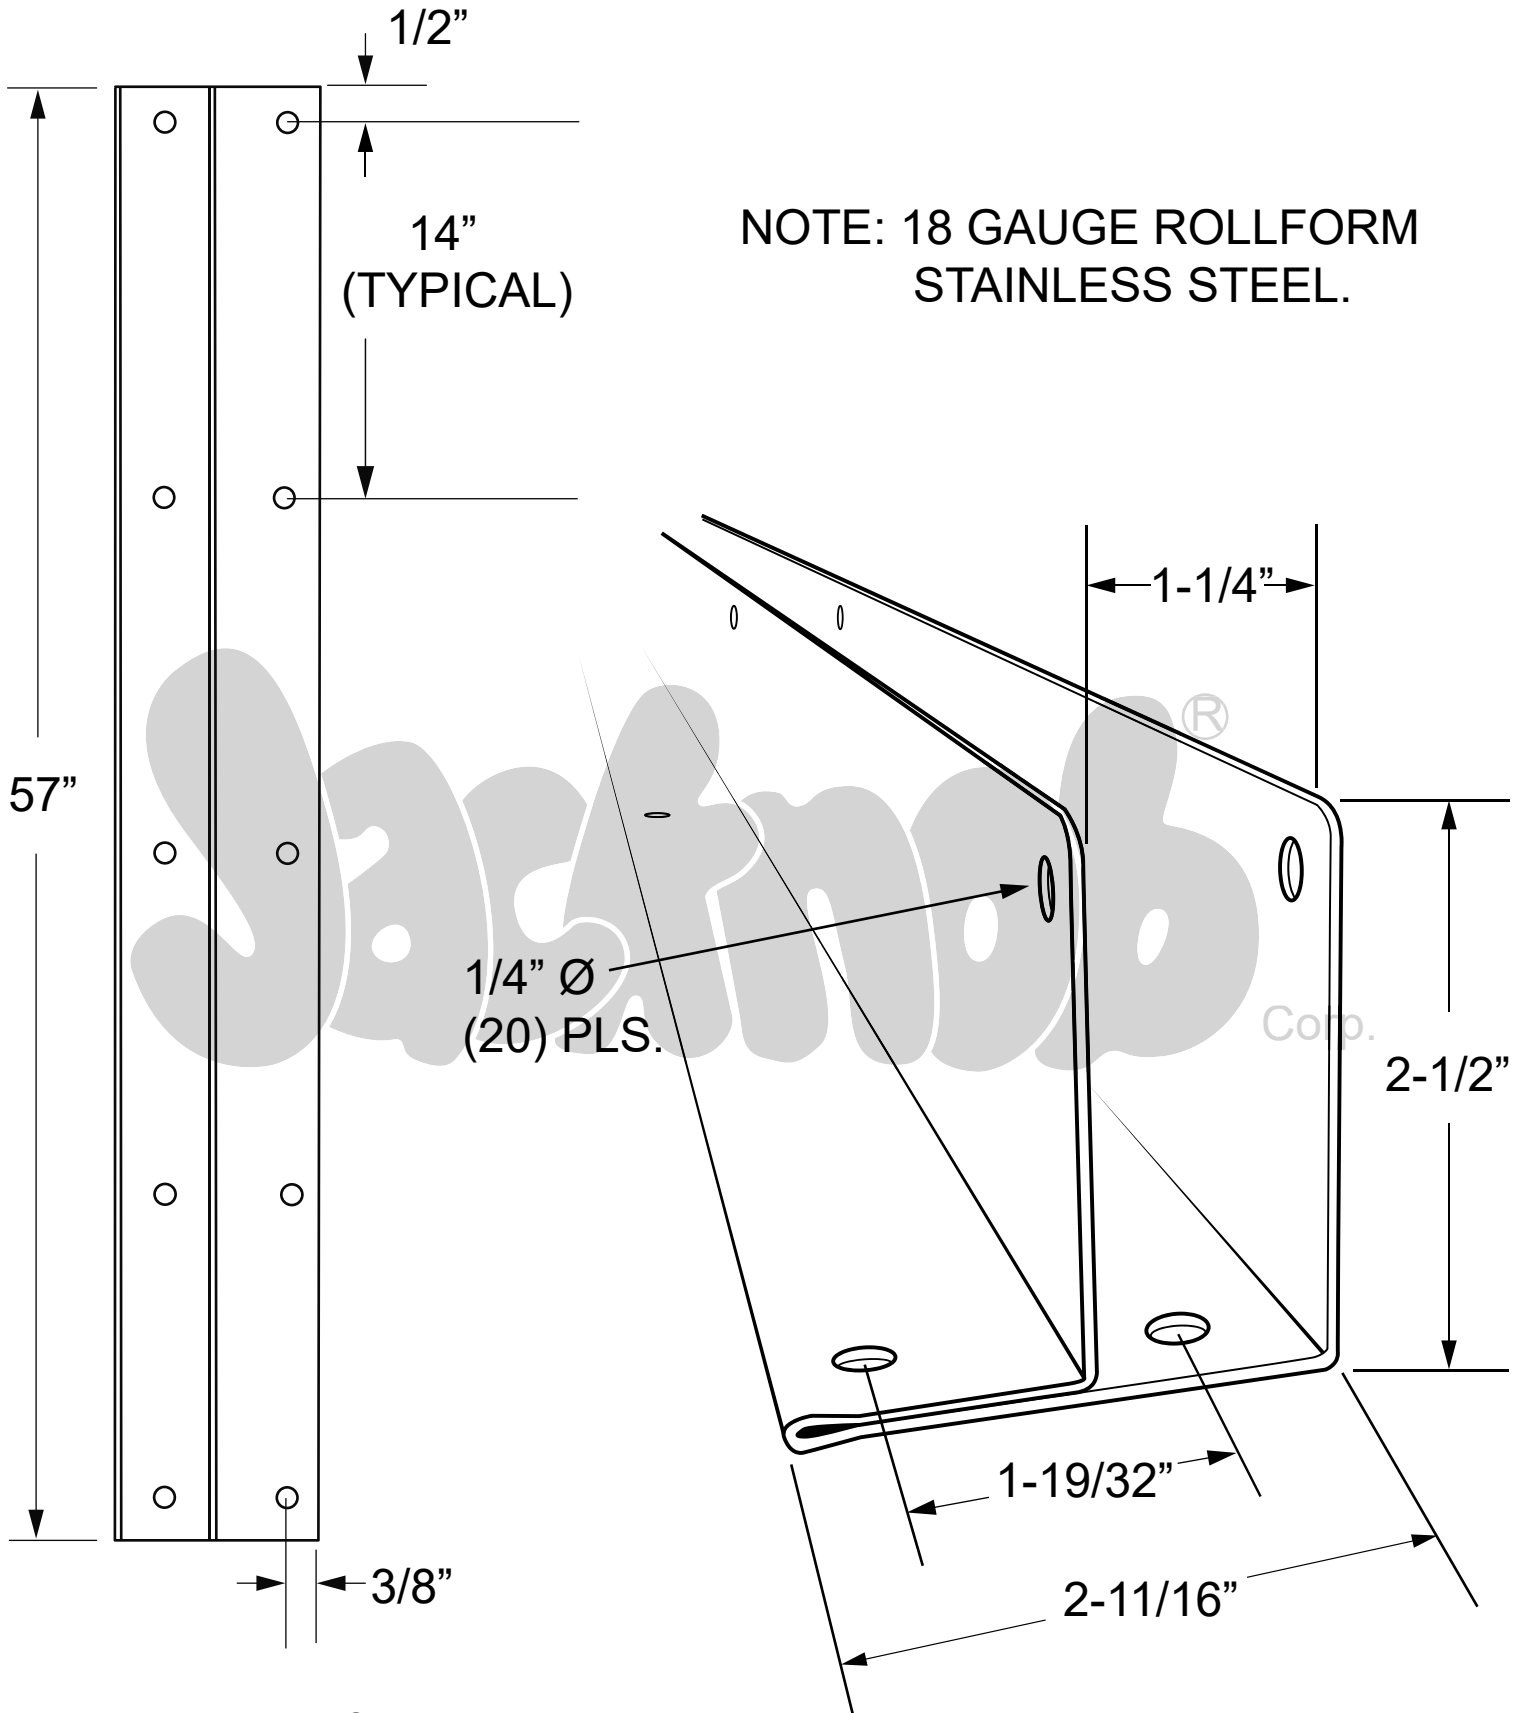

2359
(WALL BRACKET - ONE EAR 1-1/4"x57")

Copyright - 2019 Jacknob Corp. all rights reserved

All dimensions shown are approximate. Do not predrill or fabricate based on dimensions shown.

The manufacturer reserves the right to, and may from time to time, make changes in dimensions and designs.