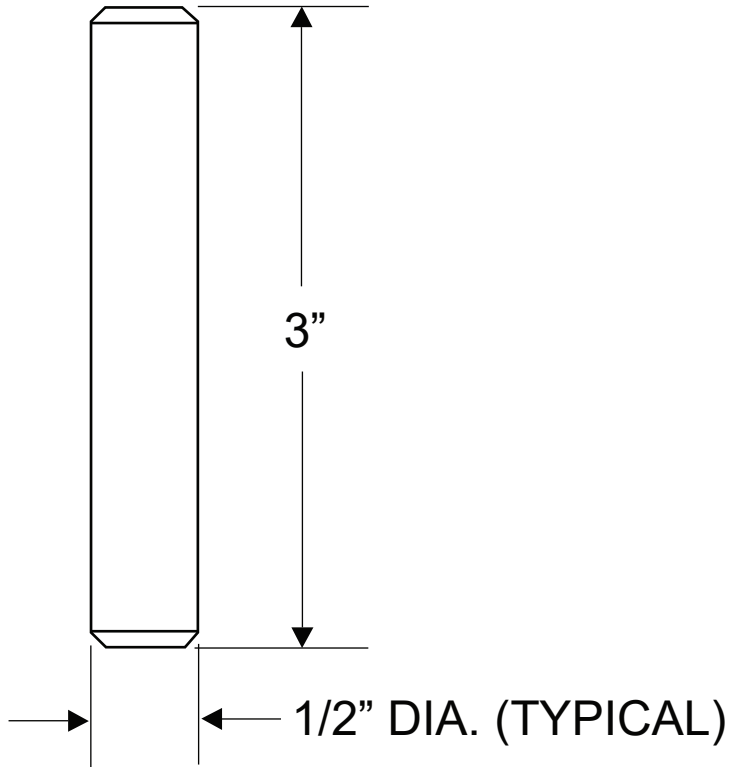

7005 INTEGRAL HINGE SET

TOP ASSEMBLY

BOTTOM ASSEMBLY

T-7
(SIX-LOBE)
HEAD