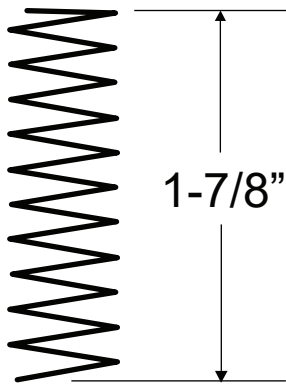

7005 INTEGRAL HINGE SET

TOP ASSEMBLY

BOTTOM ASSEMBLY

T-7
(SIX-LOBE)
HEAD