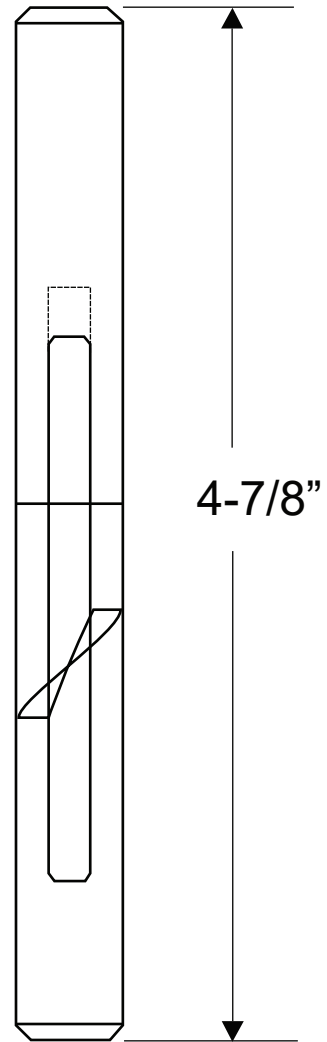

7005 INTEGRAL HINGE SET

TOP ASSEMBLY

BOTTOM ASSEMBLY

T-7
(SIX-LOBE)
HEAD