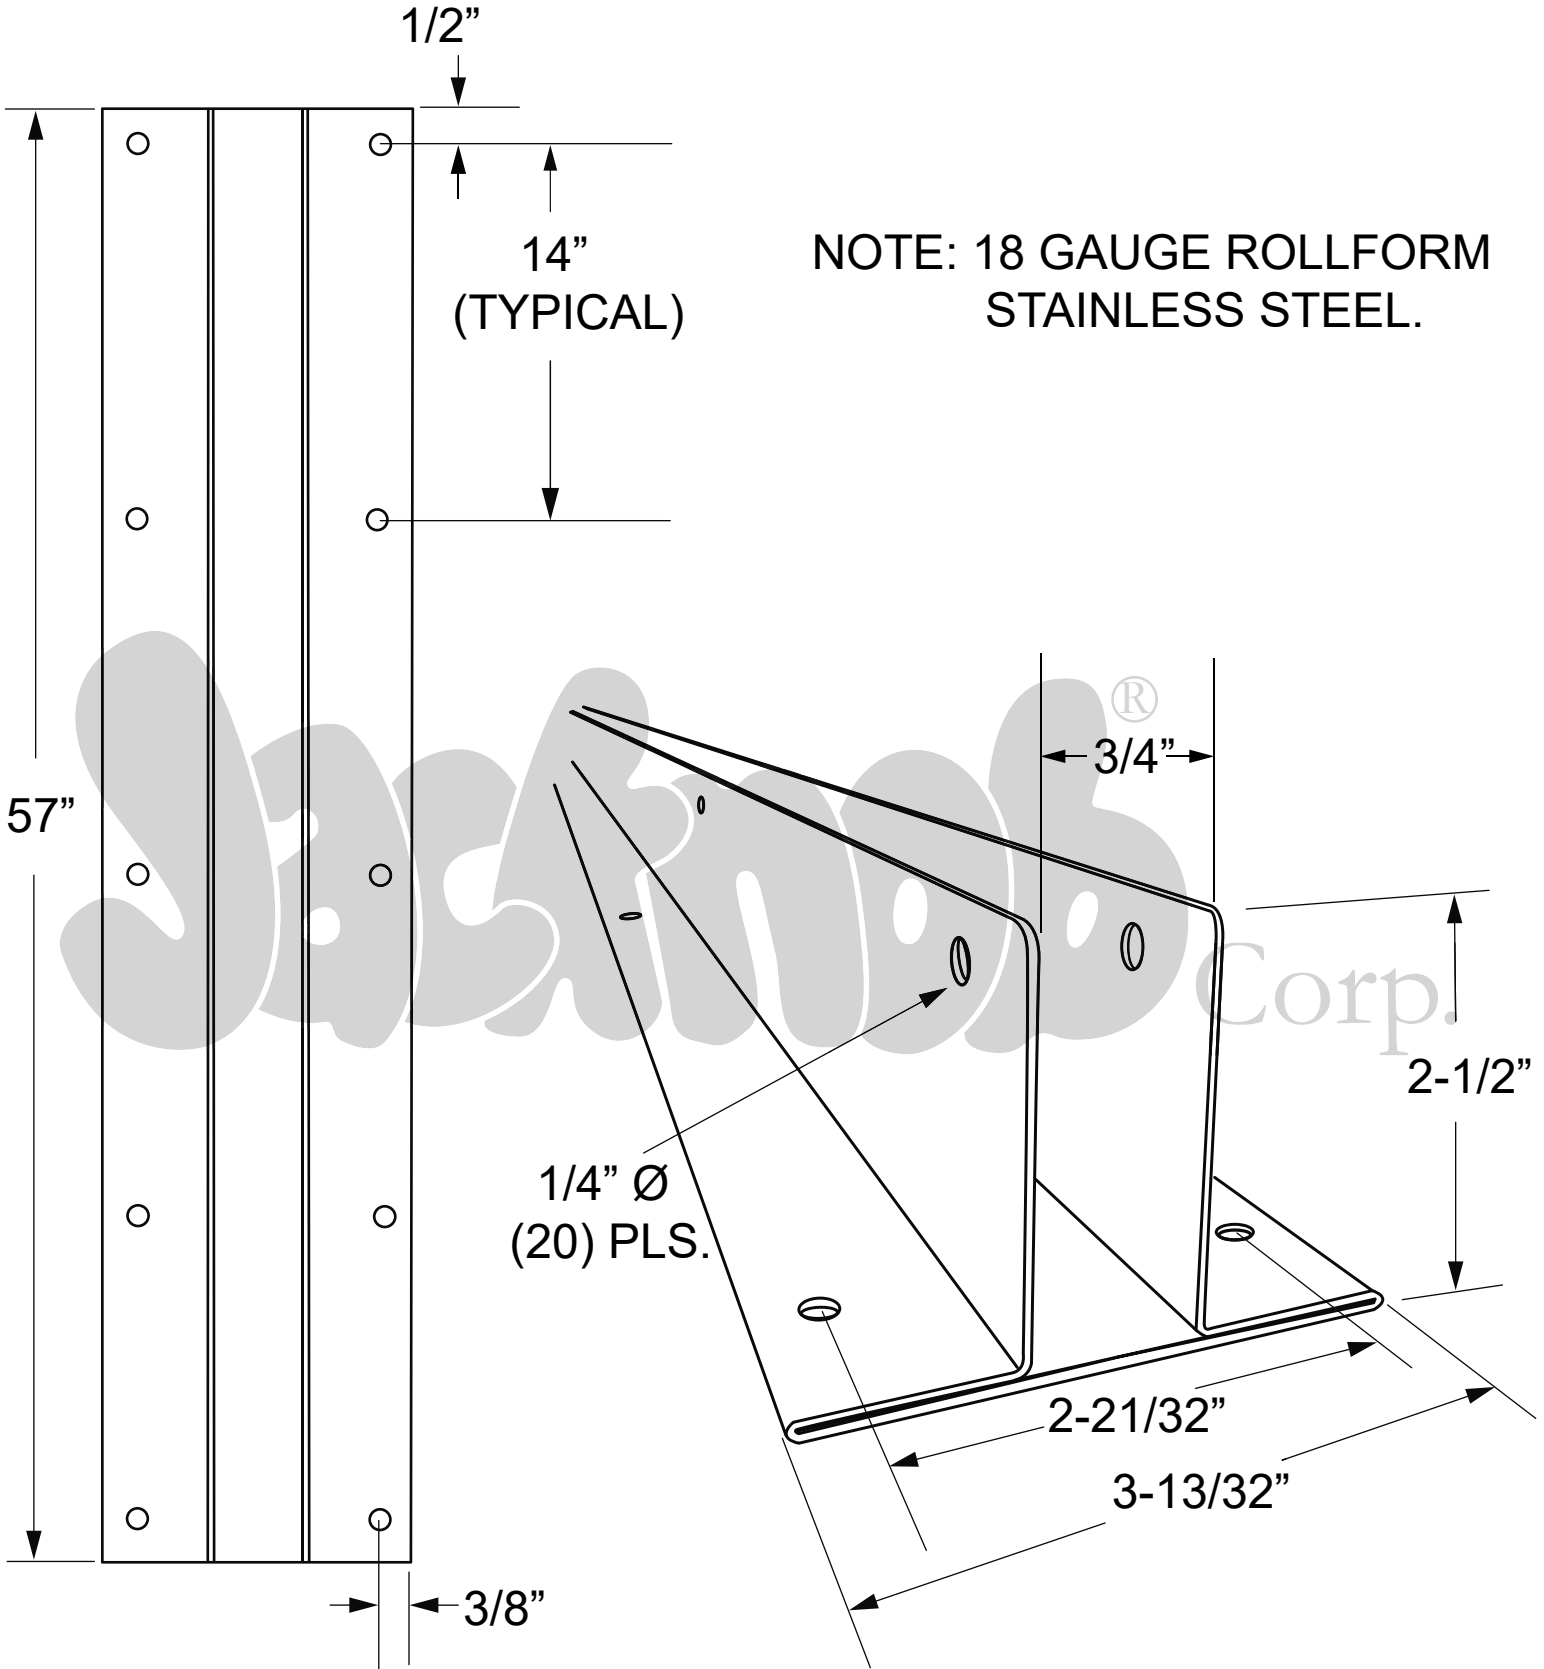

2089

(WALL BRACKET TWO EAR 3/4" X 57" CRSS)

Copyright - 2019 Jacknob Corp. all rights reserved

All dimensions shown are approximate. Do not predrill or fabricate based on dimensions shown.

The manufacturer reserves the right to, and may from time to time, make changes in dimensions and designs.